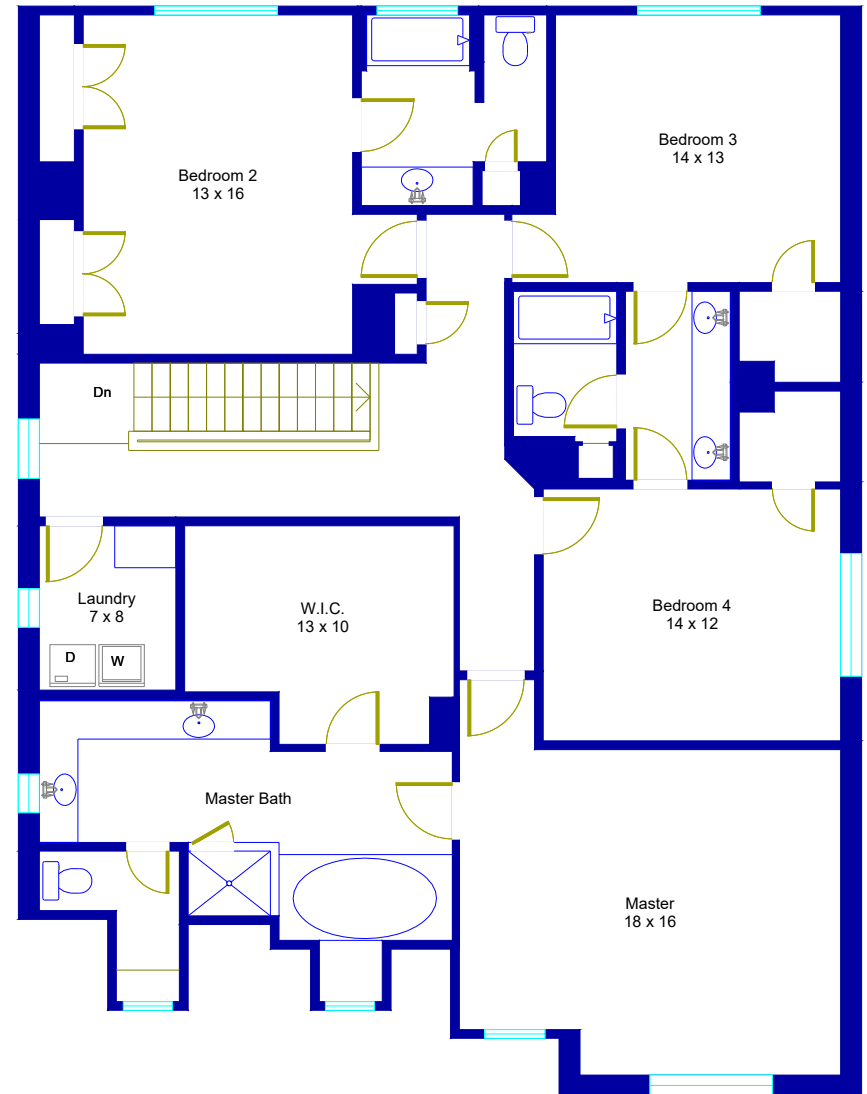

# 4328 Jane Street Bellaire, Texas

First Floor

Second Floor

© Floor Plan Graphics LLC 2020. This floor plan is an artistic rendering only. All dimensions are approximate. Floor Plan Graphics LLC makes no representation or warranty as to this rendering's accuracy and no measurements or dimensions should be relied upon without independent verification. This floor plan and its respective square footage materials and information remain the property of Floor Plan Graphics LLC.