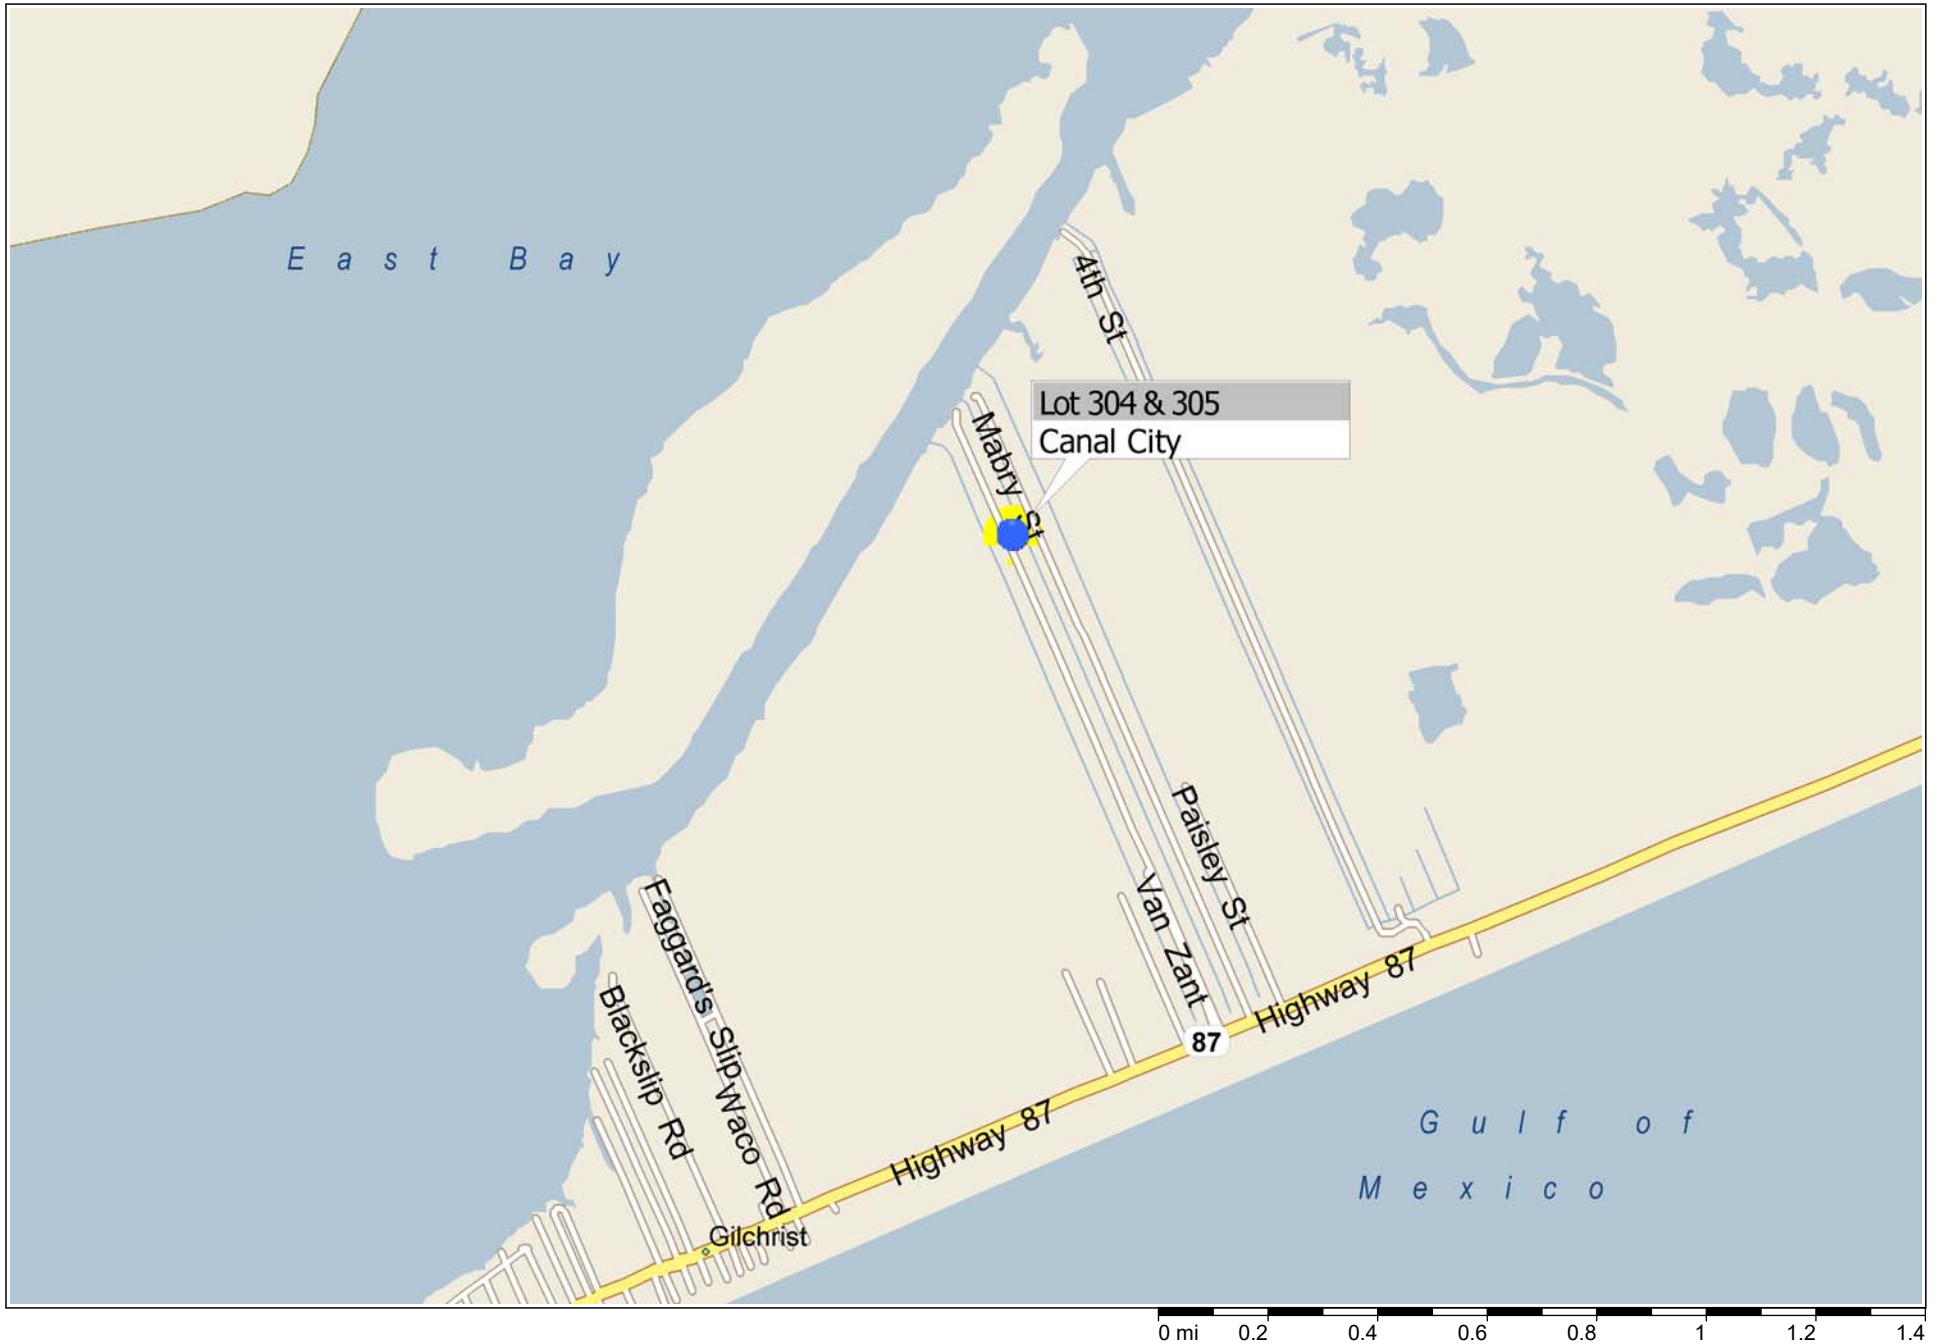

\*\*\* WATERFRONT \*\*\* Lot 304 & 305 Van Sant ~ Canal City

Mussel Point

Texas State P

© 2020 Google

© 2020 Google

© 2020 Google

© 2020 Google

Mabry

Mabry

Van Sant

Mabry

Lot 304-305  
approx location

Mabry

Mabry

Van Sant