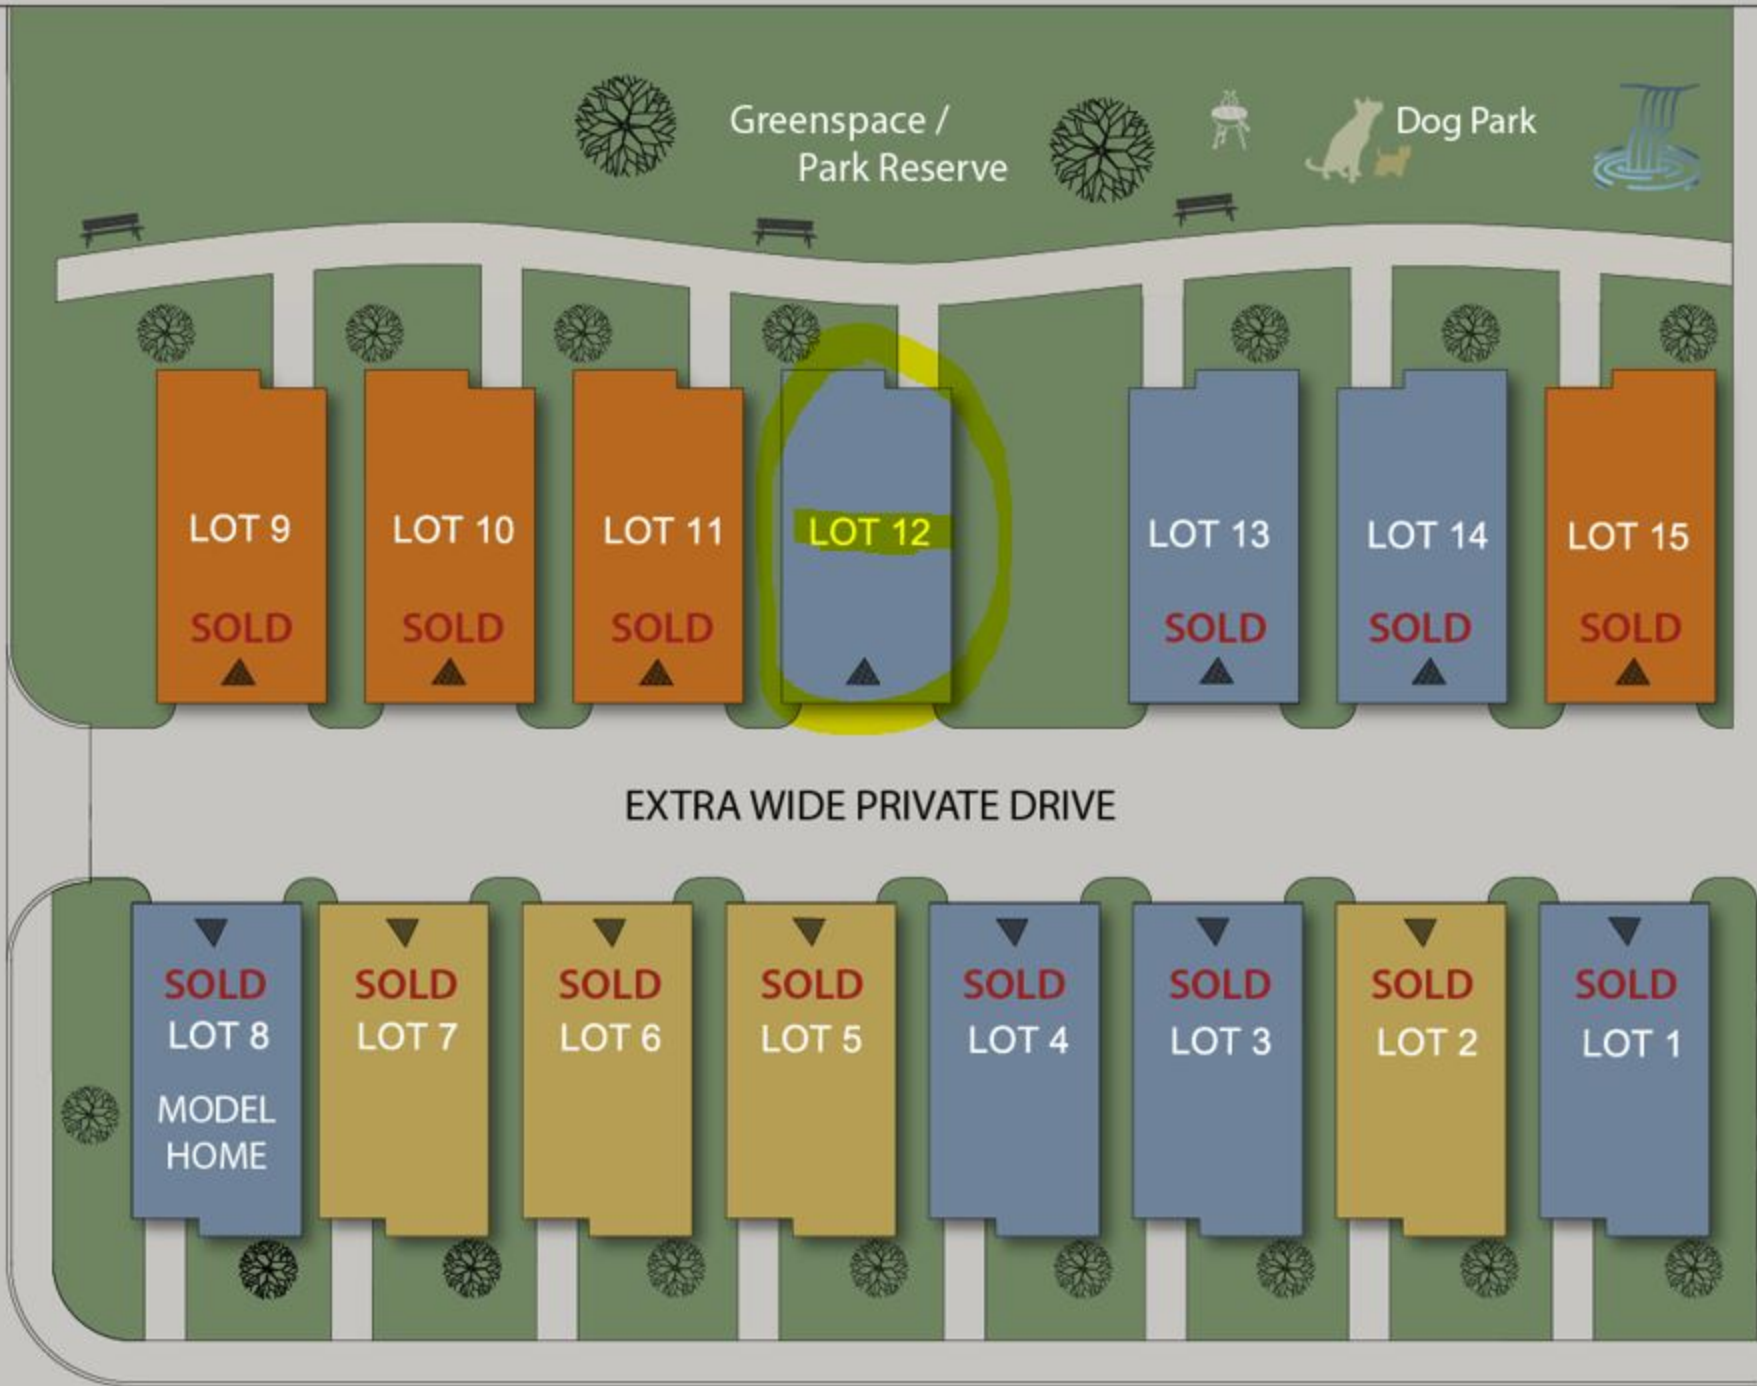

FREUND STREET

Greenspace /
Park Reserve

Dog Park

LOT 9

LOT 10

LOT 11

LOT 12

LOT 13

LOT 14

LOT 15

SOLD

SOLD

SOLD

SOLD

SOLD

SOLD

SOLD

LOT 8

LOT 7

LOT 6

LOT 5

LOT 4

LOT 3

LOT 2

LOT 1

MODEL
HOME

MIDDLE STREET

ACCESS TO BAYOU TRAILS

■ CASTELLO FLOORPLAN ■ FORTEZZA FLOORPLAN ■ PALAZZO FLOORPLAN ■ COMING SOON