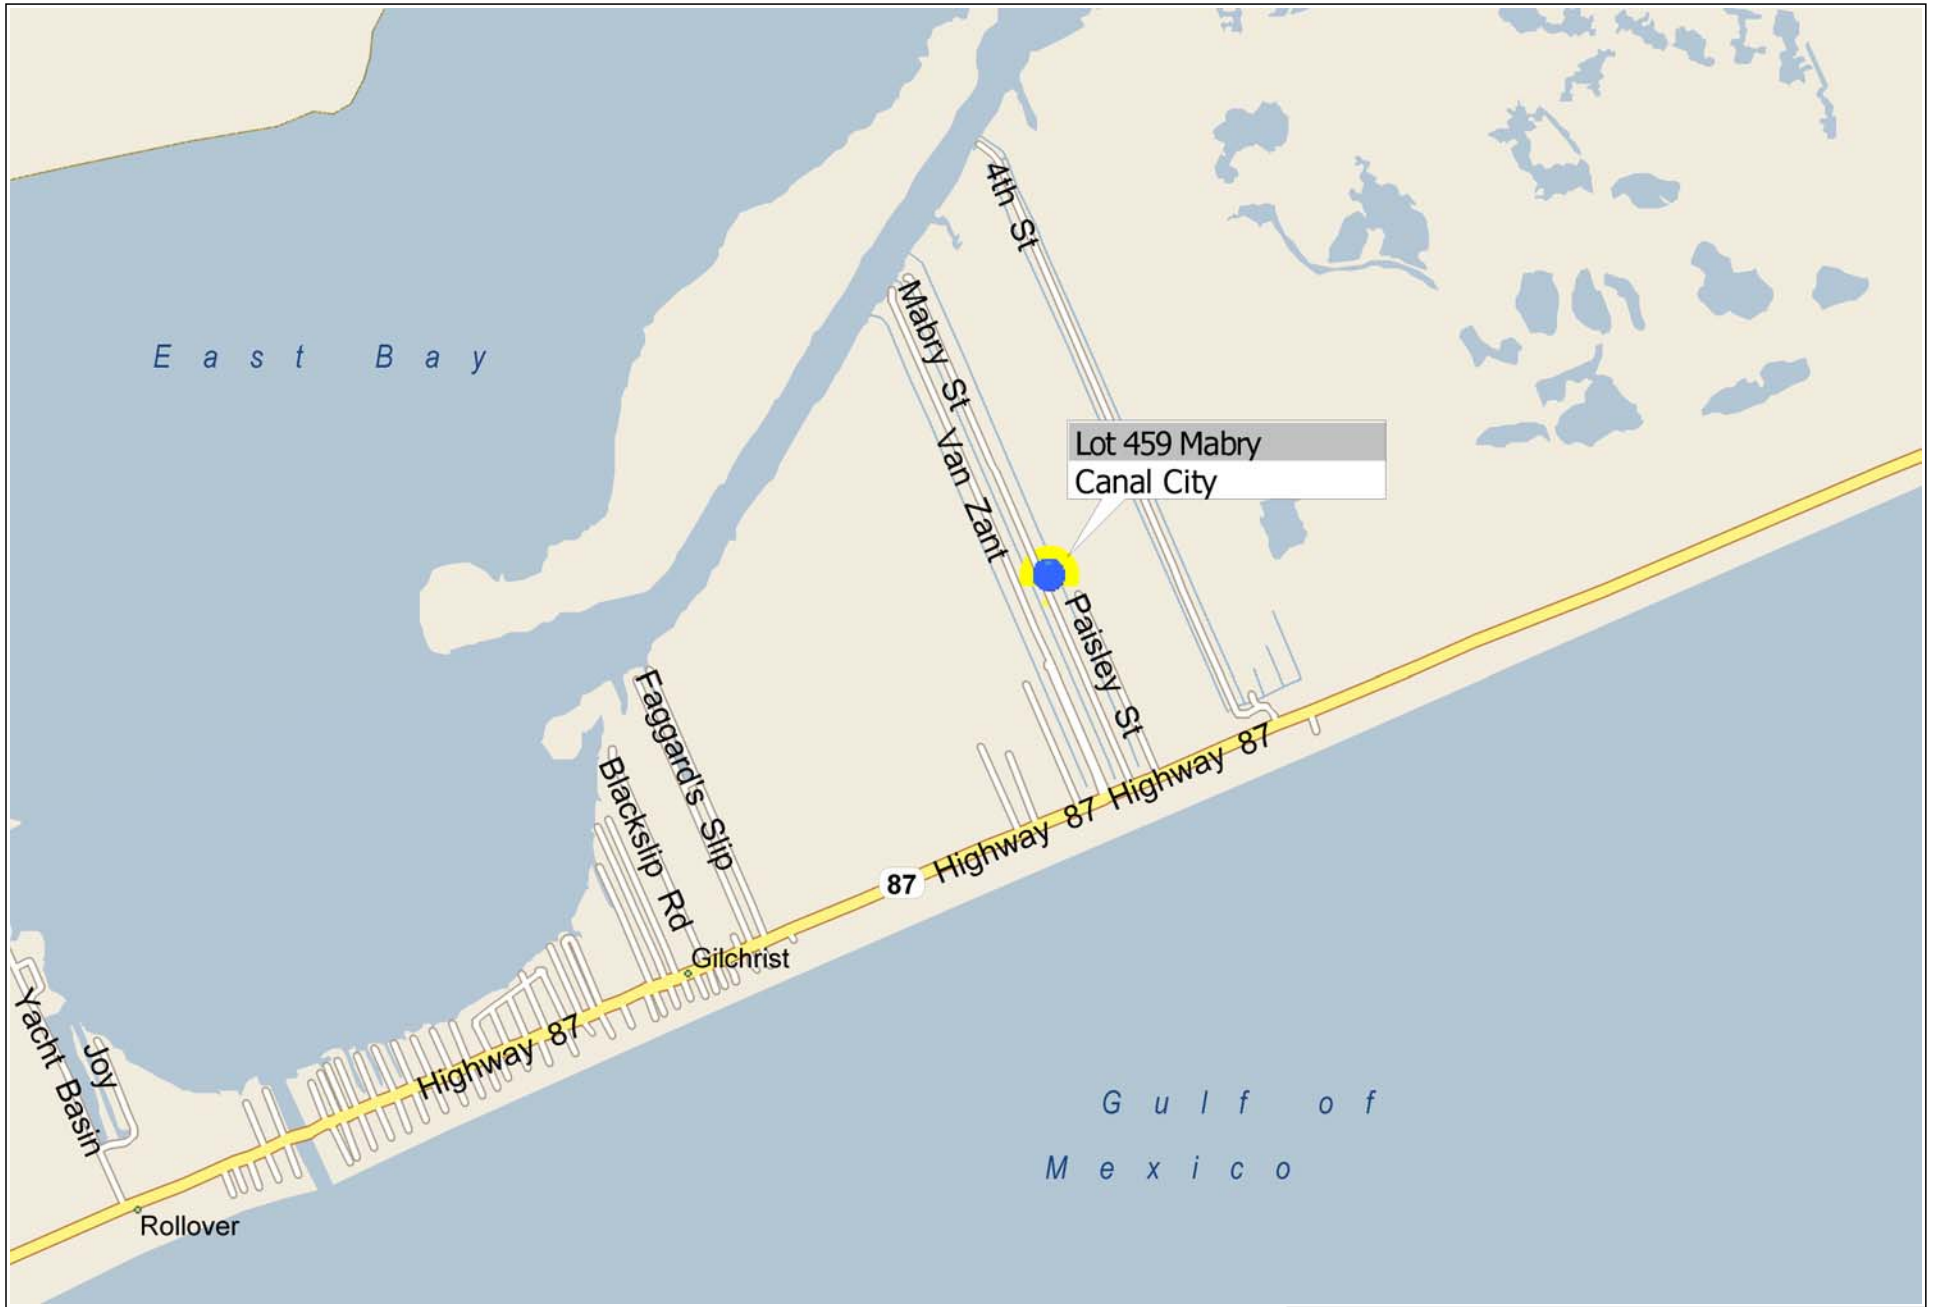

*** WATERFRONT *** Lot 459 Mabry ~ Canal City

Copyright © and (P) 1988–2010 Microsoft Corporation and/or its suppliers. All rights reserved. <http://www.microsoft.com/mappoint/>
Certain mapping and direction data © 2010 NAVTEQ. All rights reserved. The Data for areas of Canada includes information taken with permission from Canadian authorities, including: © Her Majesty the Queen in Right of Canada, © Queen's Printer for Ontario. NAVTEQ and NAVTEQ ON BOARD are trademarks of NAVTEQ. © 2010 Tele Atlas North America, Inc. All rights reserved. Tele Atlas and Tele Atlas North America are trademarks of Tele Atlas, Inc. © 2010 by Applied Geographic Systems. All rights reserved.

Mussel Point

5FT

5FT

5FT

5FT

Texas State

Lot 459
approx location