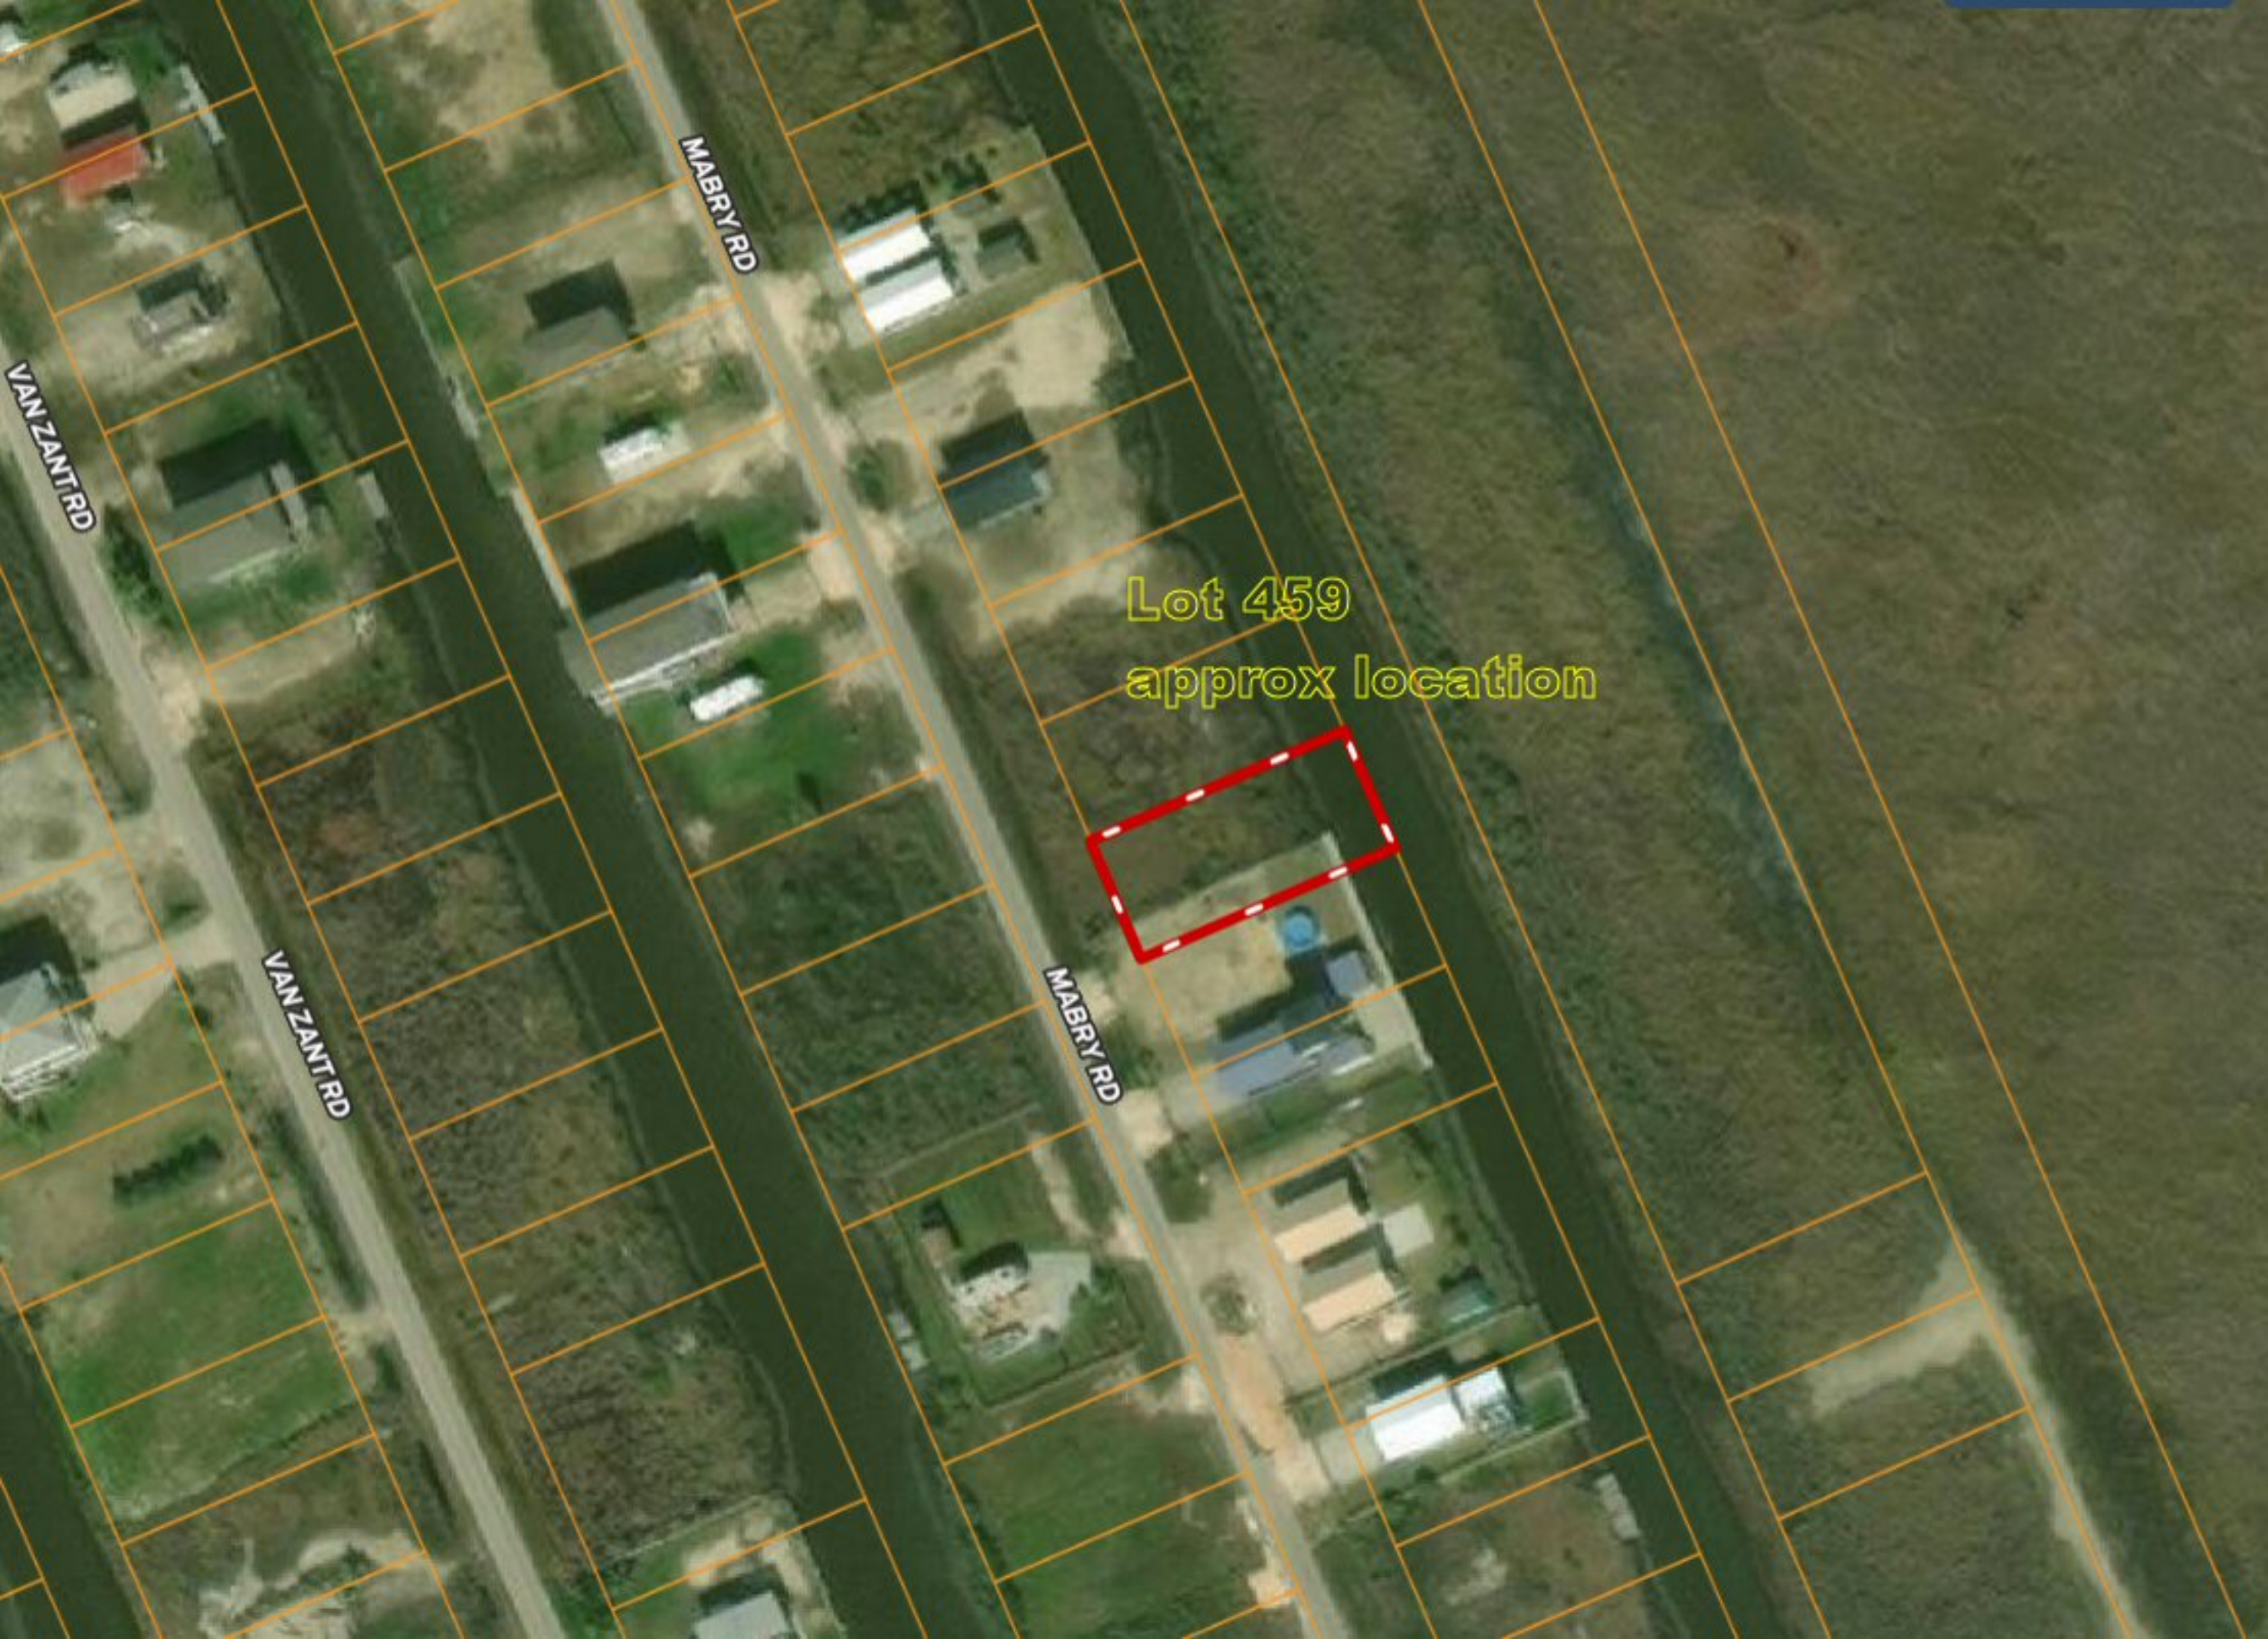

*** WATERFRONT *** Lot 459 Mabry ~ Canal City

Copyright © and (P) 1988–2010 Microsoft Corporation and/or its suppliers. All rights reserved. <http://www.microsoft.com/mappoint/>
Certain mapping and direction data © 2010 NAVTEQ. All rights reserved. The Data for areas of Canada includes information taken with permission from Canadian authorities, including: © Her Majesty the Queen in Right of Canada, © Queen's Printer for Ontario. NAVTEQ and NAVTEQ ON BOARD are trademarks of NAVTEQ. © 2010 Tele Atlas North America, Inc. All rights reserved. Tele Atlas and Tele Atlas North America are trademarks of Tele Atlas, Inc. © 2010 by Applied Geographic Systems. All rights reserved.

Mussel Point

5FT

5FT

5FT

5FT

Texas State

Lot 459
approx location