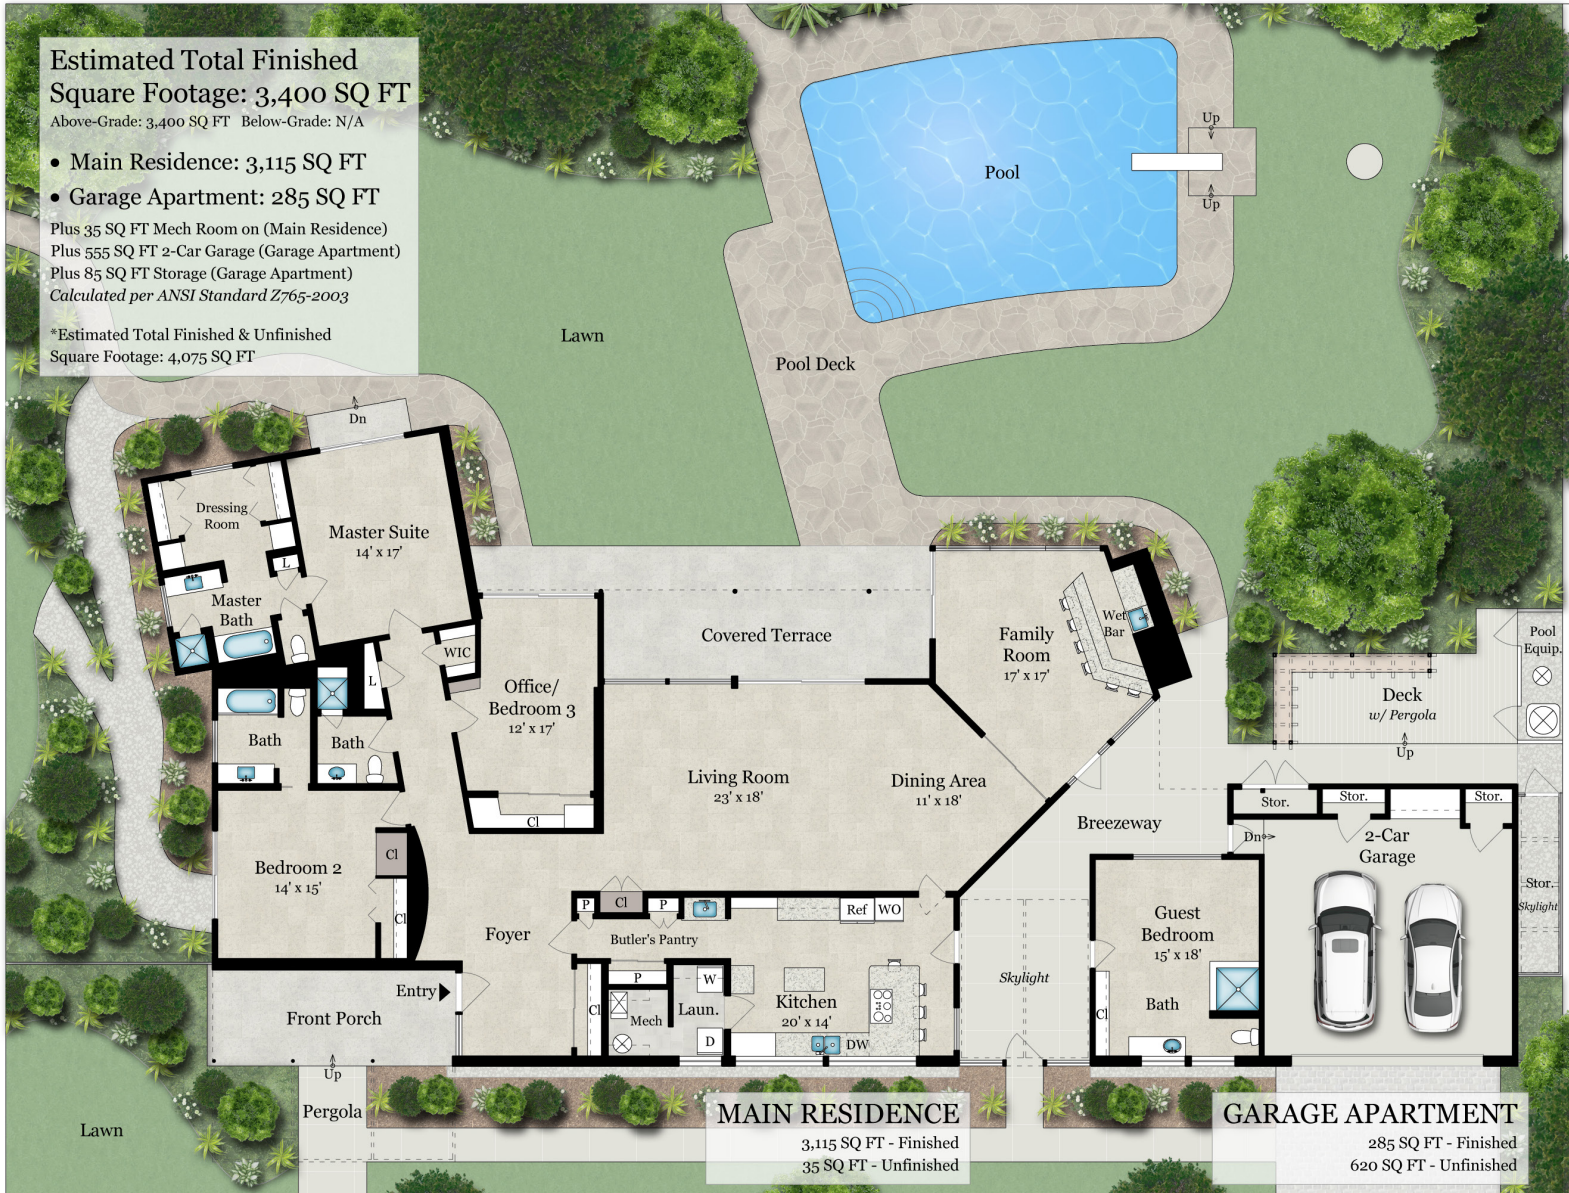

2425 Maroneal Street

Houston, Texas 77030

Partial Lot Shown

Rendering by Floor Plan Visuals.
 All measurements are approximate. While deemed reliable, no information on these floor plans should be relied upon without independent verification.