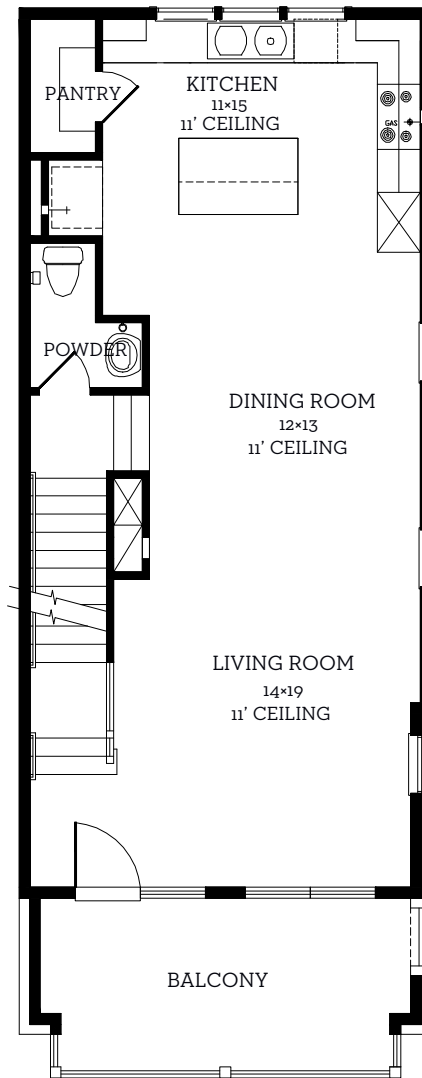

INTOWN

— HOMES —

2715 Stelter Place

2,105 sq.ft.

3 bedrooms / 3.5 baths

First Floor
464 sq.ft

Second Floor
780 sq.ft

Third Floor
861 sq.ft