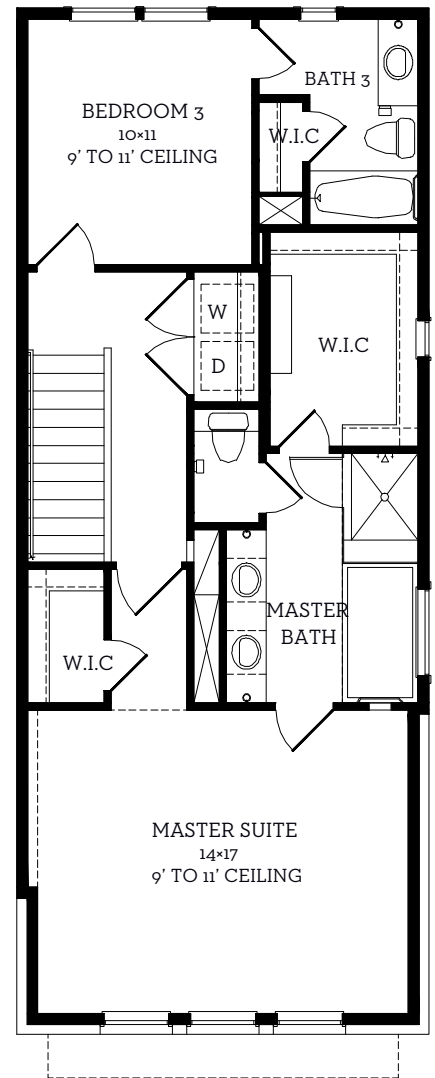

INTOWN

— HOMES —

2715 Stelter Place

2,105 sq.ft.

3 bedrooms / 3.5 baths

First Floor
464 sq.ft

Second Floor
780 sq.ft

Third Floor
861 sq.ft