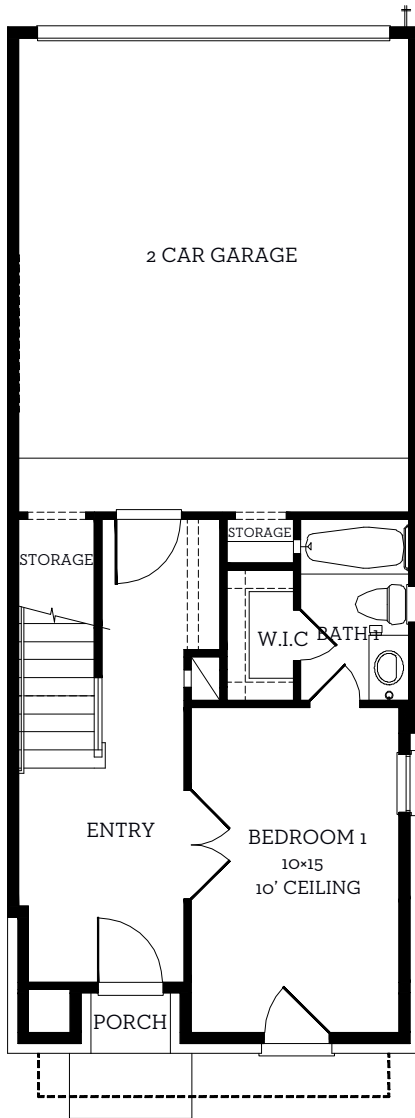

INTOWN

— HOMES —

2715 Stelter Place

2,105 sq.ft.

3 bedrooms / 3.5 baths

First Floor
464 sq.ft

Second Floor
780 sq.ft

Third Floor
861 sq.ft