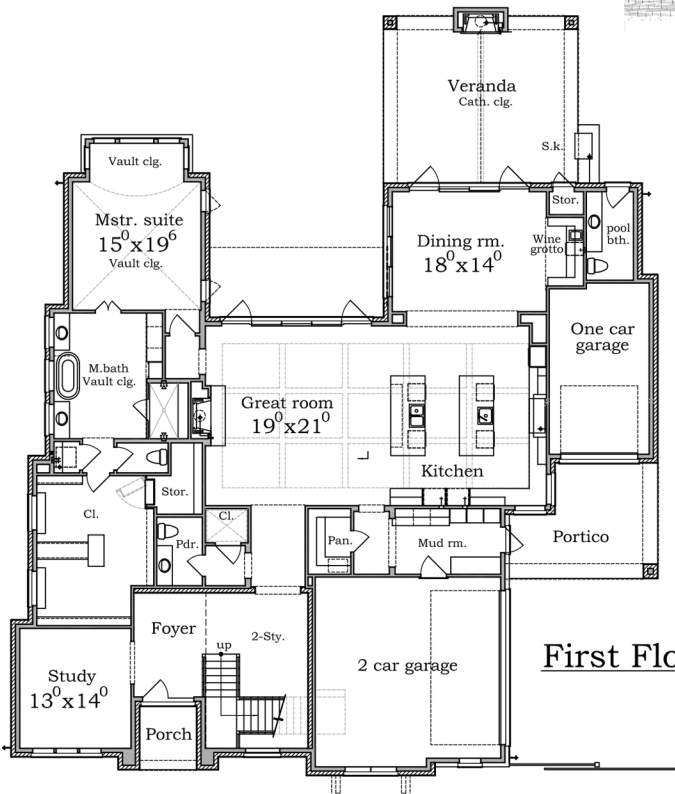

618 West Forest

Approx. Living Area	
First Floor	3,251 sq. ft.
Second Floor	2,702 sq. ft.
Total	5,953 sq. ft.

Perimeter 75'-6" x 89'-8"
Job No. 180513