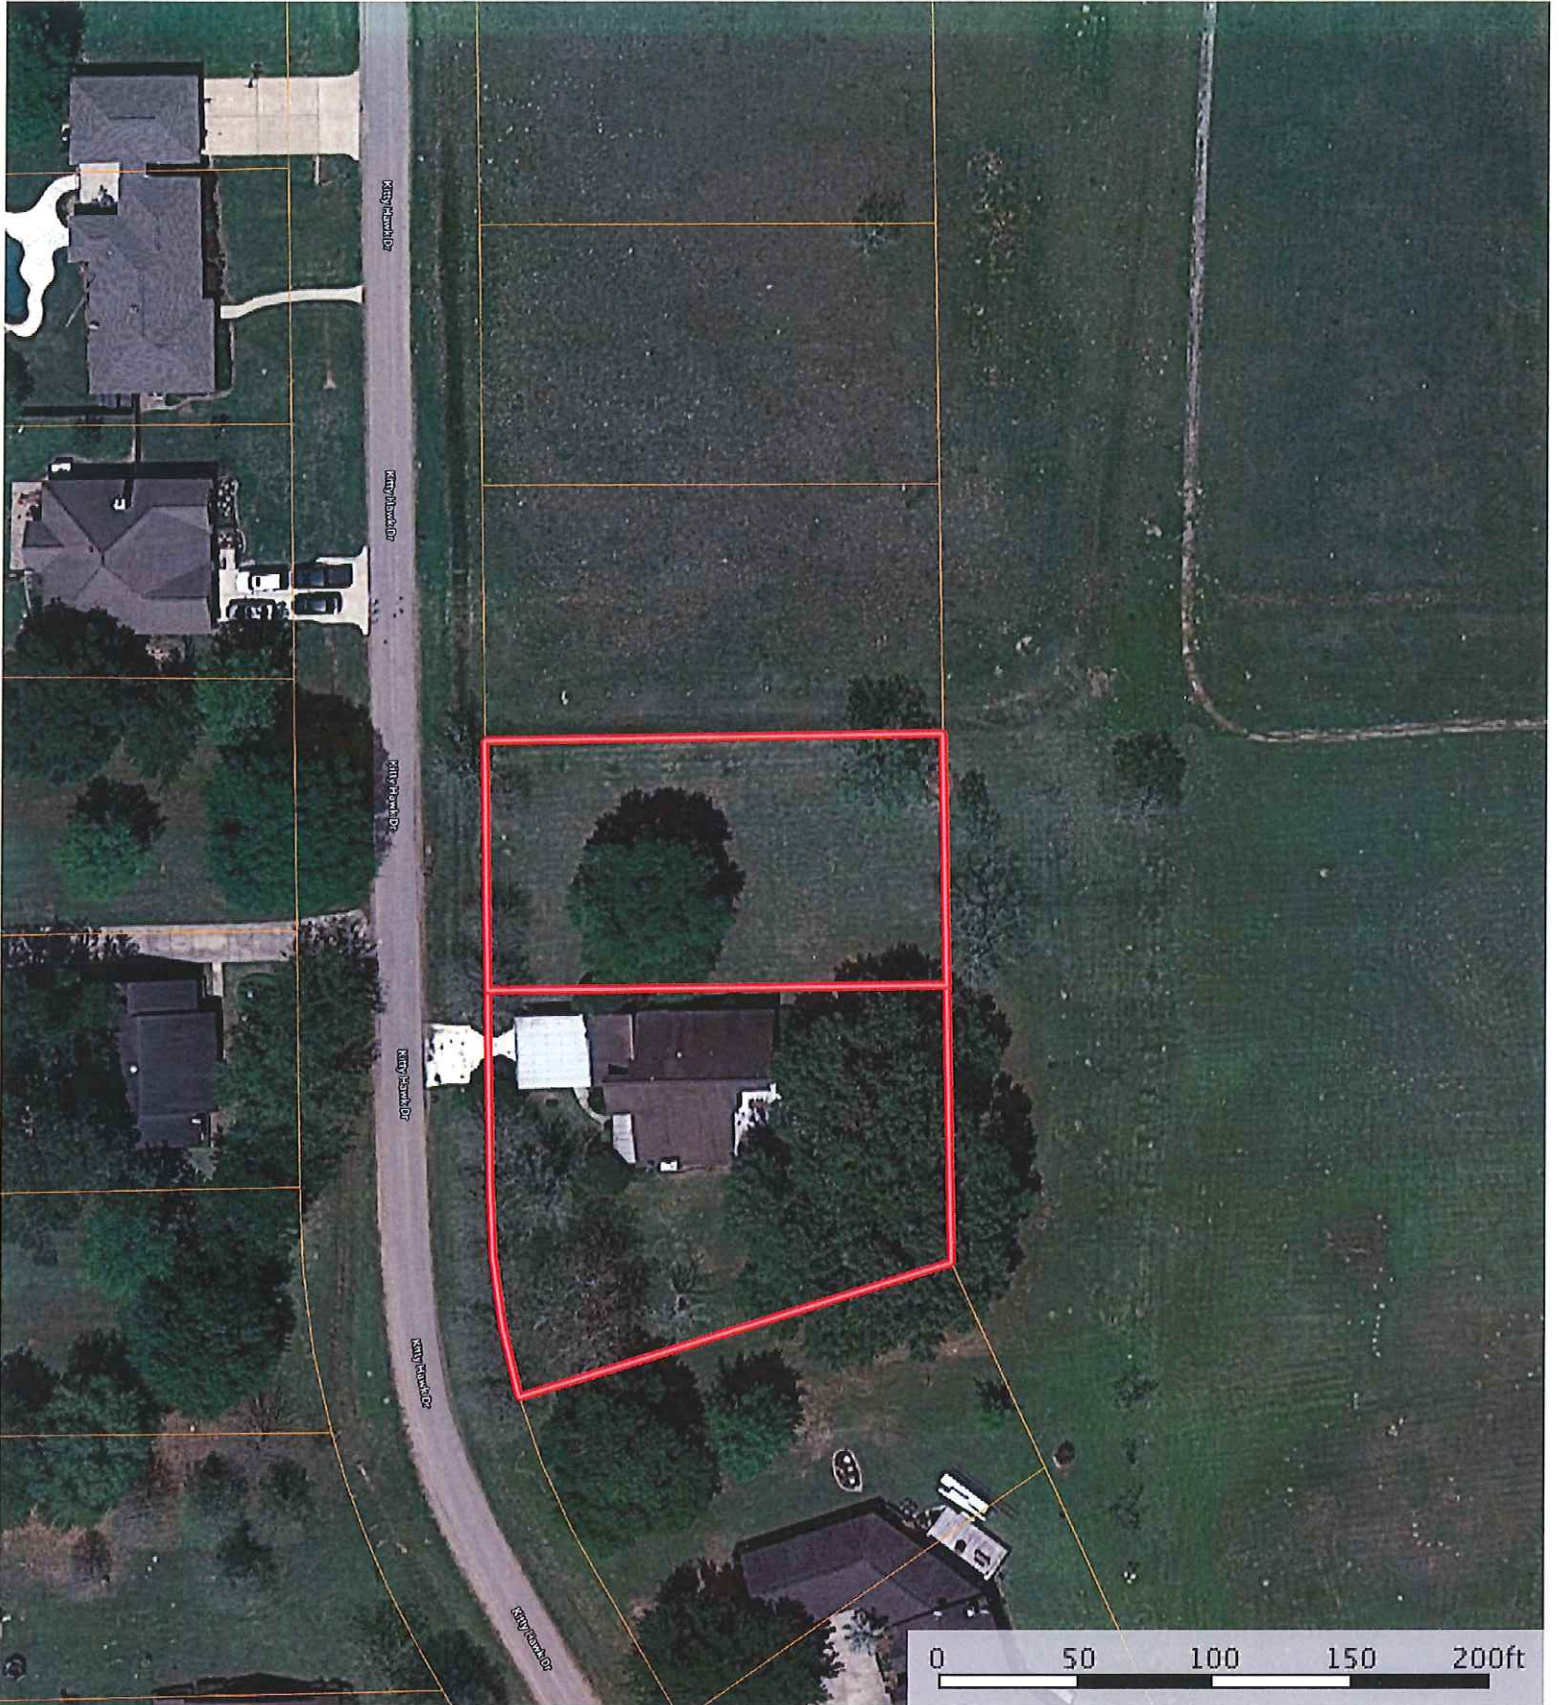

15514 Kitty Hawk
Texas, AC +/-

 Boundary

15514 Kitty Hawk
Texas, AC +/-

 Boundary

Timothy Phelan
P: (936) 372-9181

WallerCountyLand.com

P.O. Box 1274, Waller, Texas 77484

 The information contained herein was obtained from sources deemed to be reliable. MapRight Services makes no warranties or guarantees as to the completeness or accuracy thereof.

15514 Kitty Hawk
Texas, AC +/-

- Boundary
- 100 Year Floodplain
- 500 Year Floodplain
- Floodway
- Special
- Unmapped/ Not