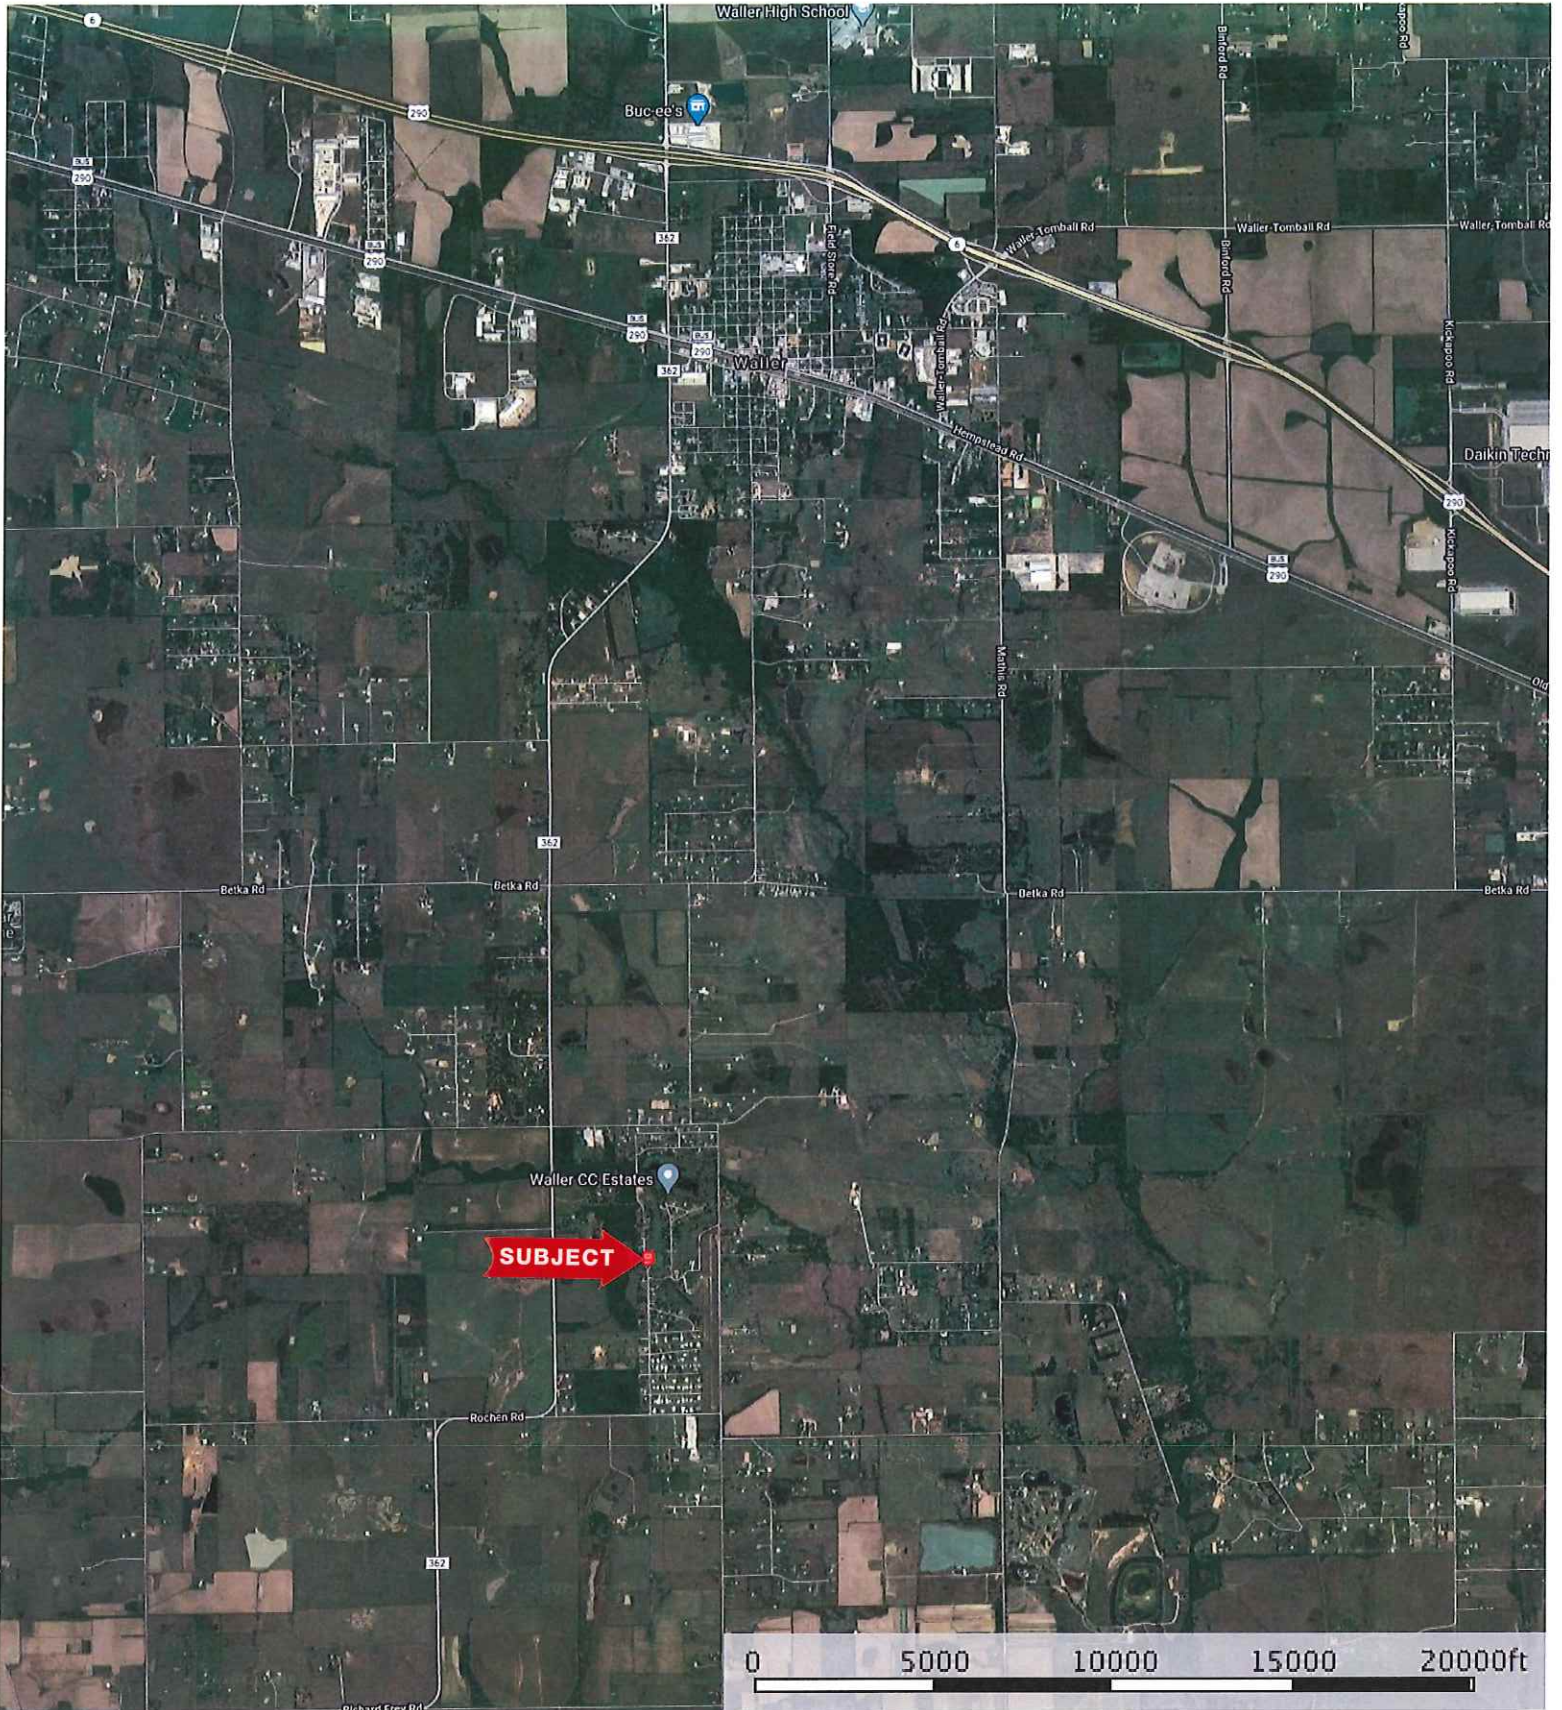

15514 Kitty Hawk
Texas, AC +/-

 Boundary

15514 Kitty Hawk
Texas, AC +/-

 Boundary

Timothy Phelan
P: (936) 372-9181

WallerCountyLand.com

P.O. Box 1274, Waller, Texas 77484

 The information contained herein was obtained from sources deemed to be reliable. MapRight Services makes no warranties or guarantees as to the completeness or accuracy thereof.

15514 Kitty Hawk
Texas, AC +/-

- Boundary
- 100 Year Floodplain
- 500 Year Floodplain
- Floodway
- Special
- Unmapped/ Not