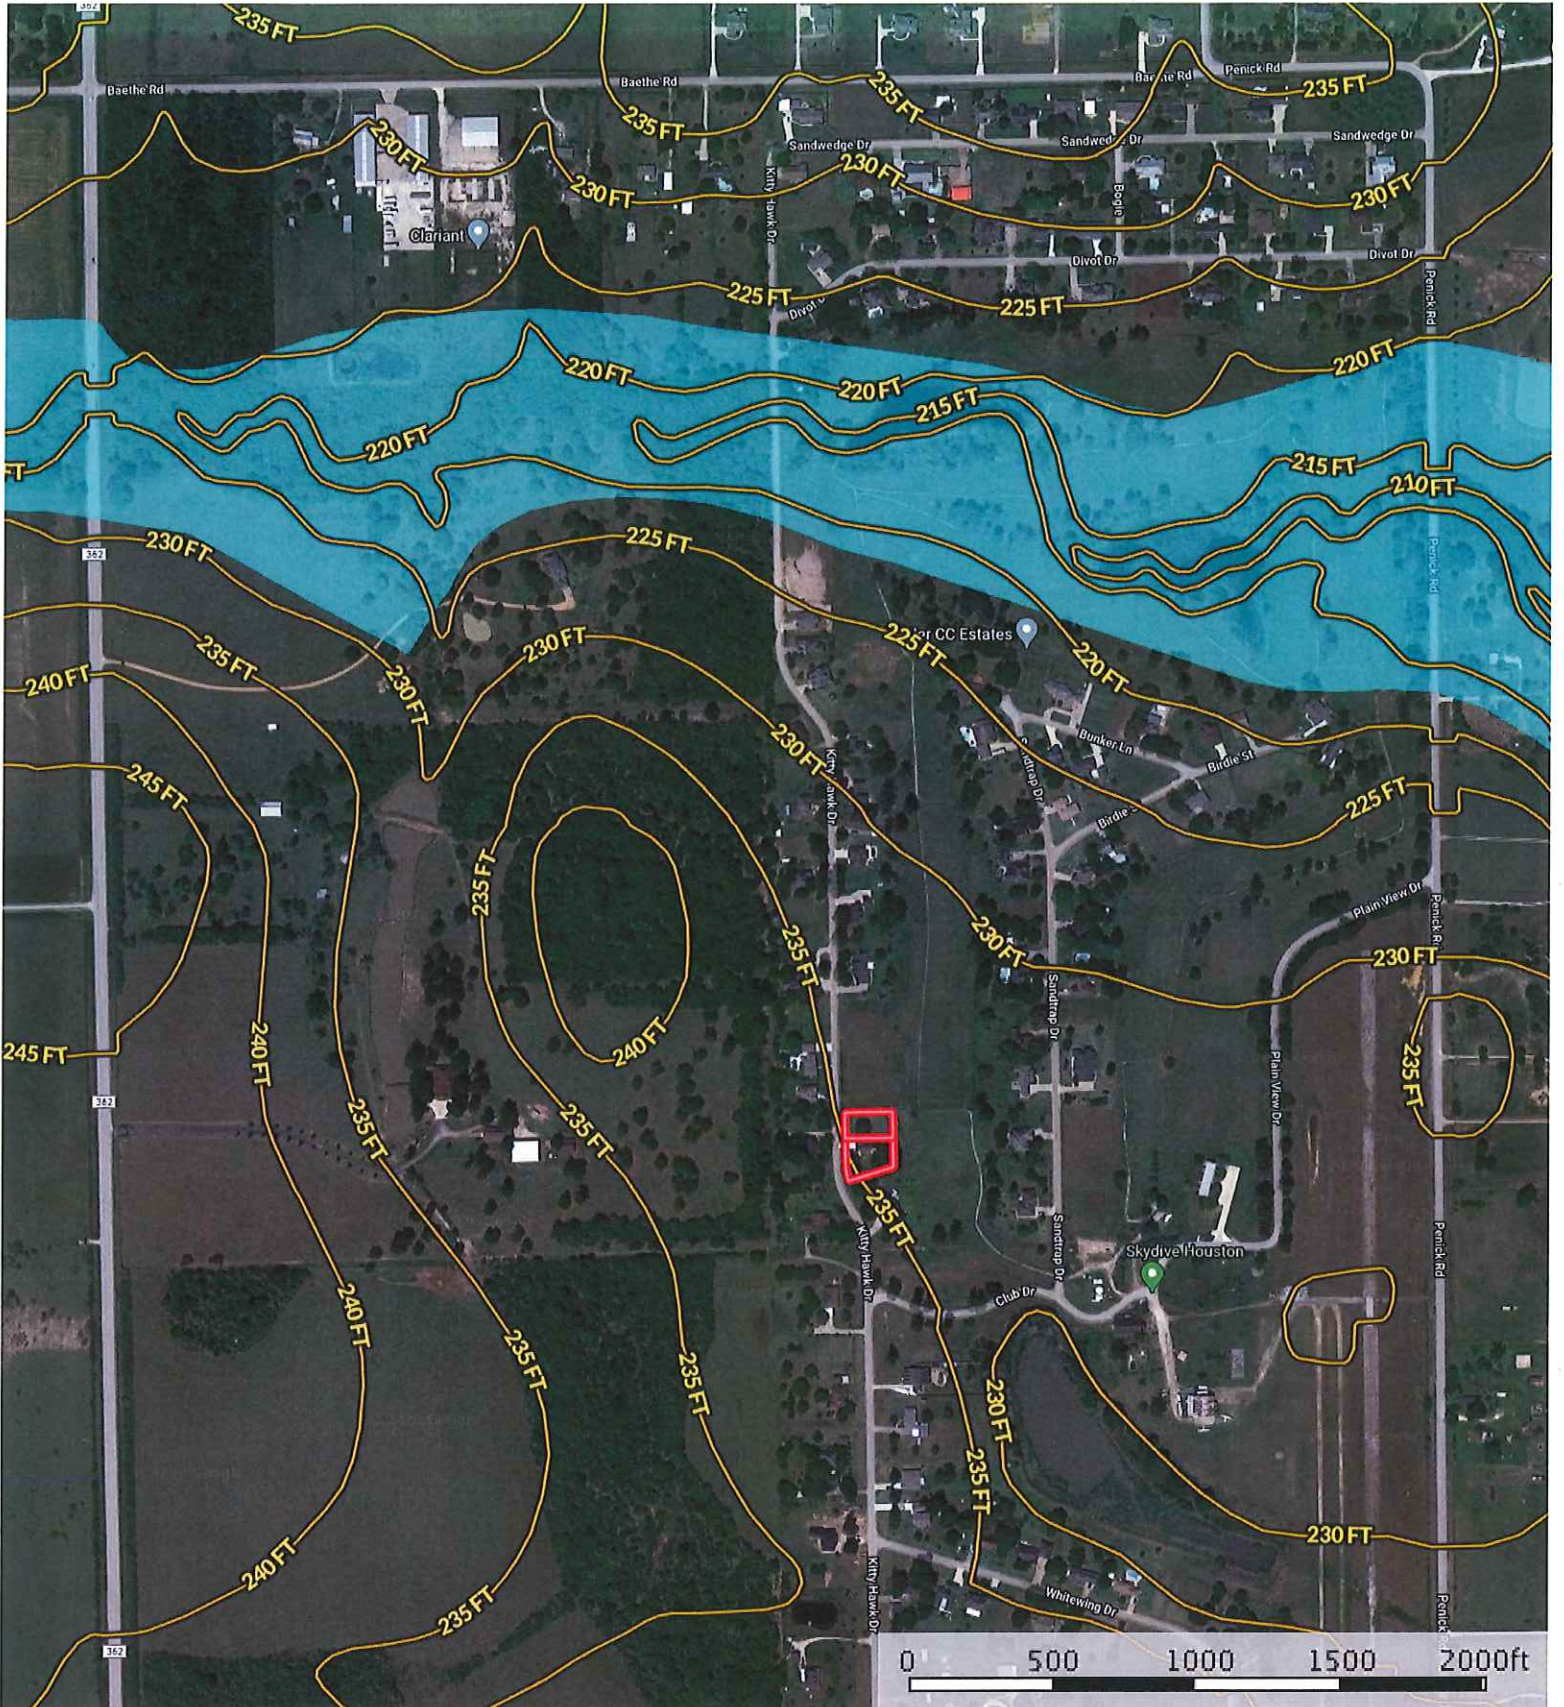

15514 Kitty Hawk
Texas, AC +/-

 Boundary

15514 Kitty Hawk
Texas, AC +/-

 Boundary

Timothy Phelan
P: (936) 372-9181

WallerCountyLand.com

P.O. Box 1274, Waller, Texas 77484

 The information contained herein was obtained from sources deemed to be reliable. MapRight Services makes no warranties or guarantees as to the completeness or accuracy thereof.

15514 Kitty Hawk
Texas, AC +/-

- Boundary
- 100 Year Floodplain
- 500 Year Floodplain
- Floodway
- Special
- Unmapped/ Not