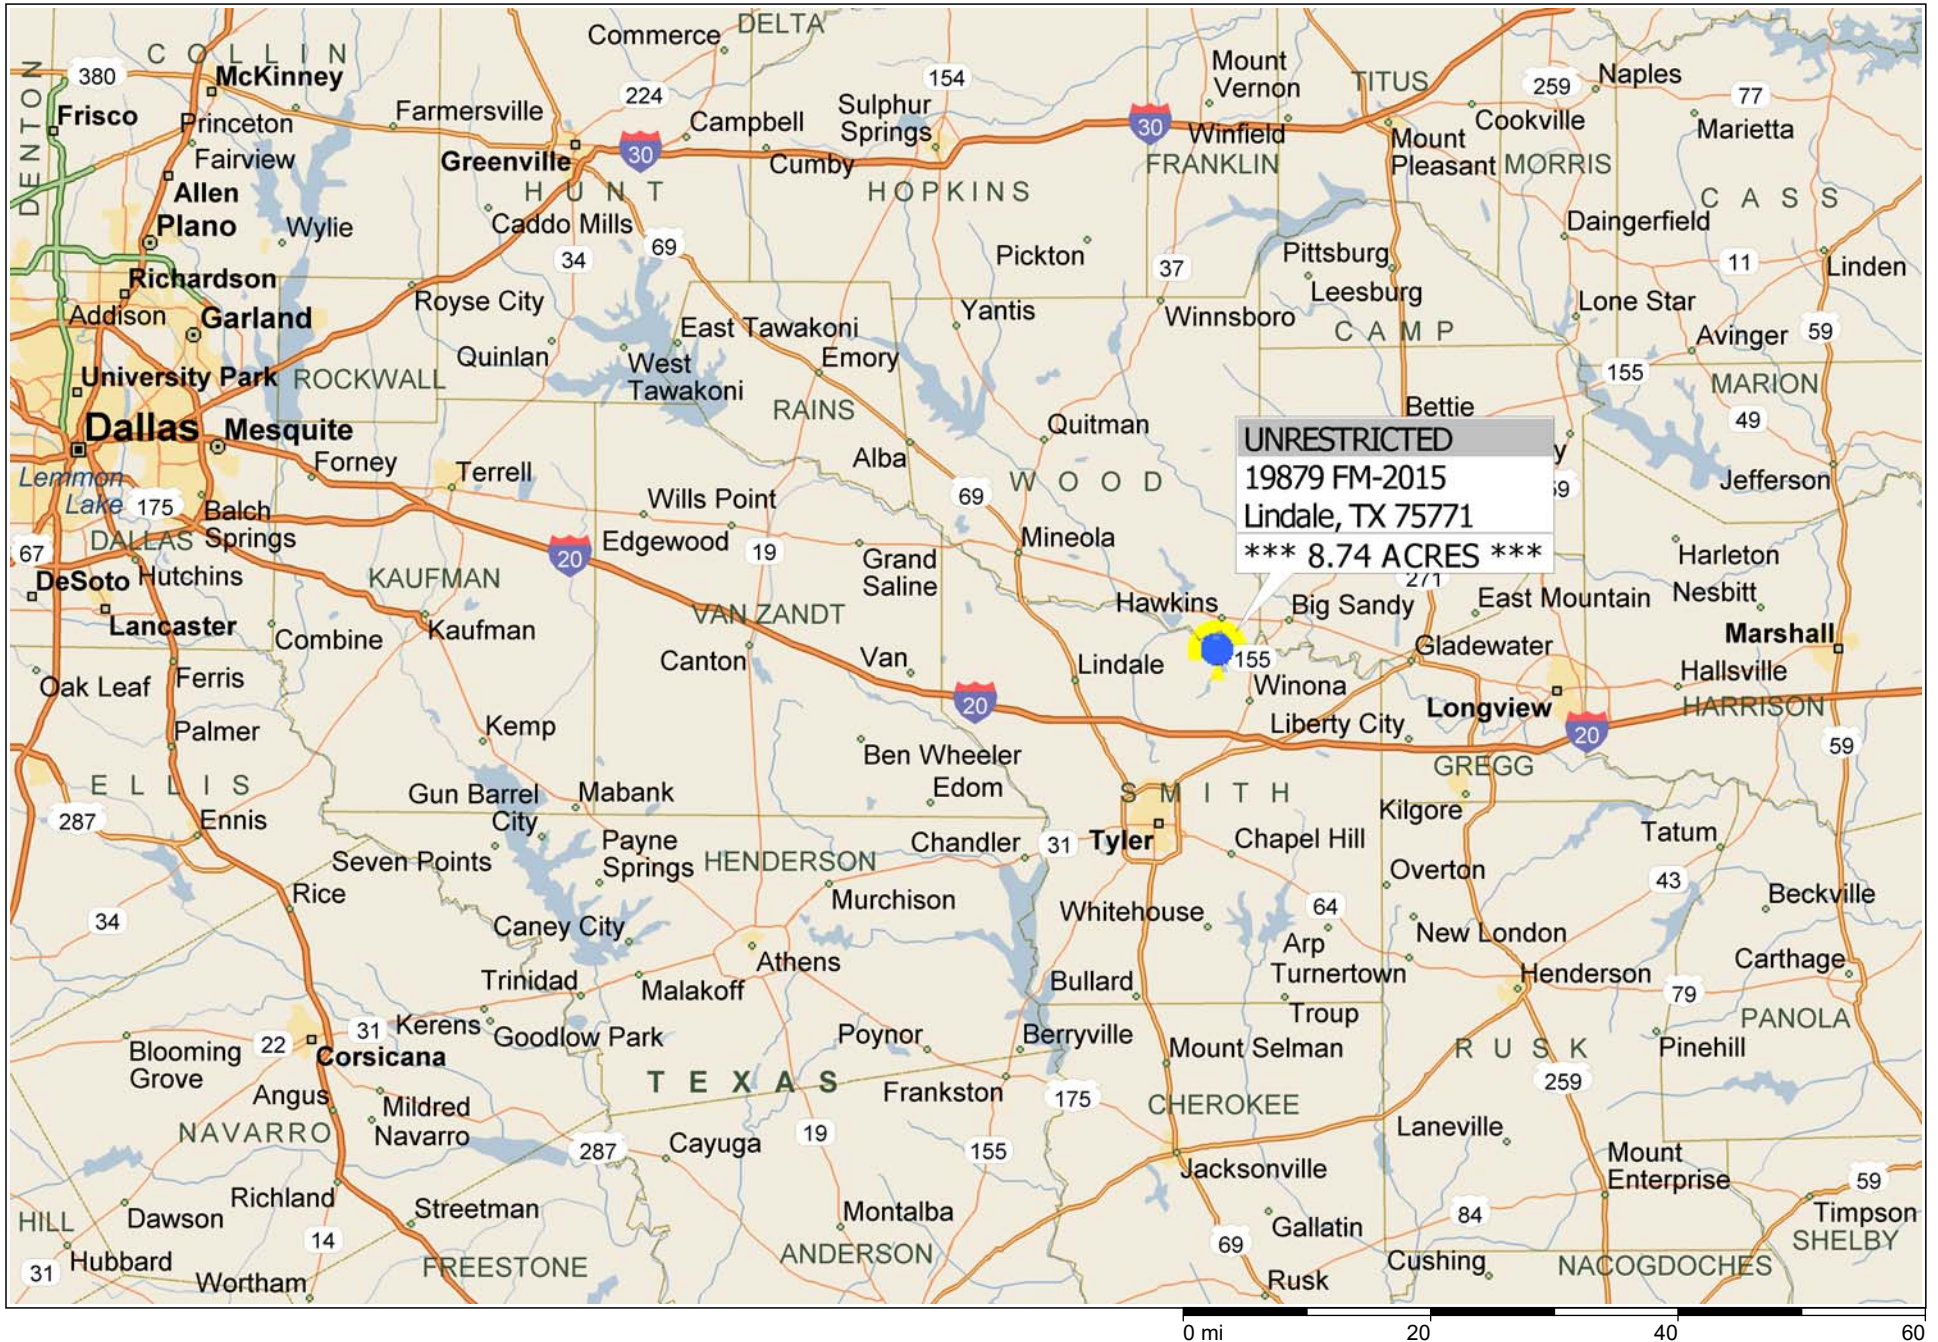

\*\*\* UNRESTRICTED 8.74 ACRES \*\*\* 19879 FM 2015 ~ Lindale TX

State Park Hwy

Smith Chapel

Riverside Cogic

State Park Hwy

310 FT

340 FT

320 FT