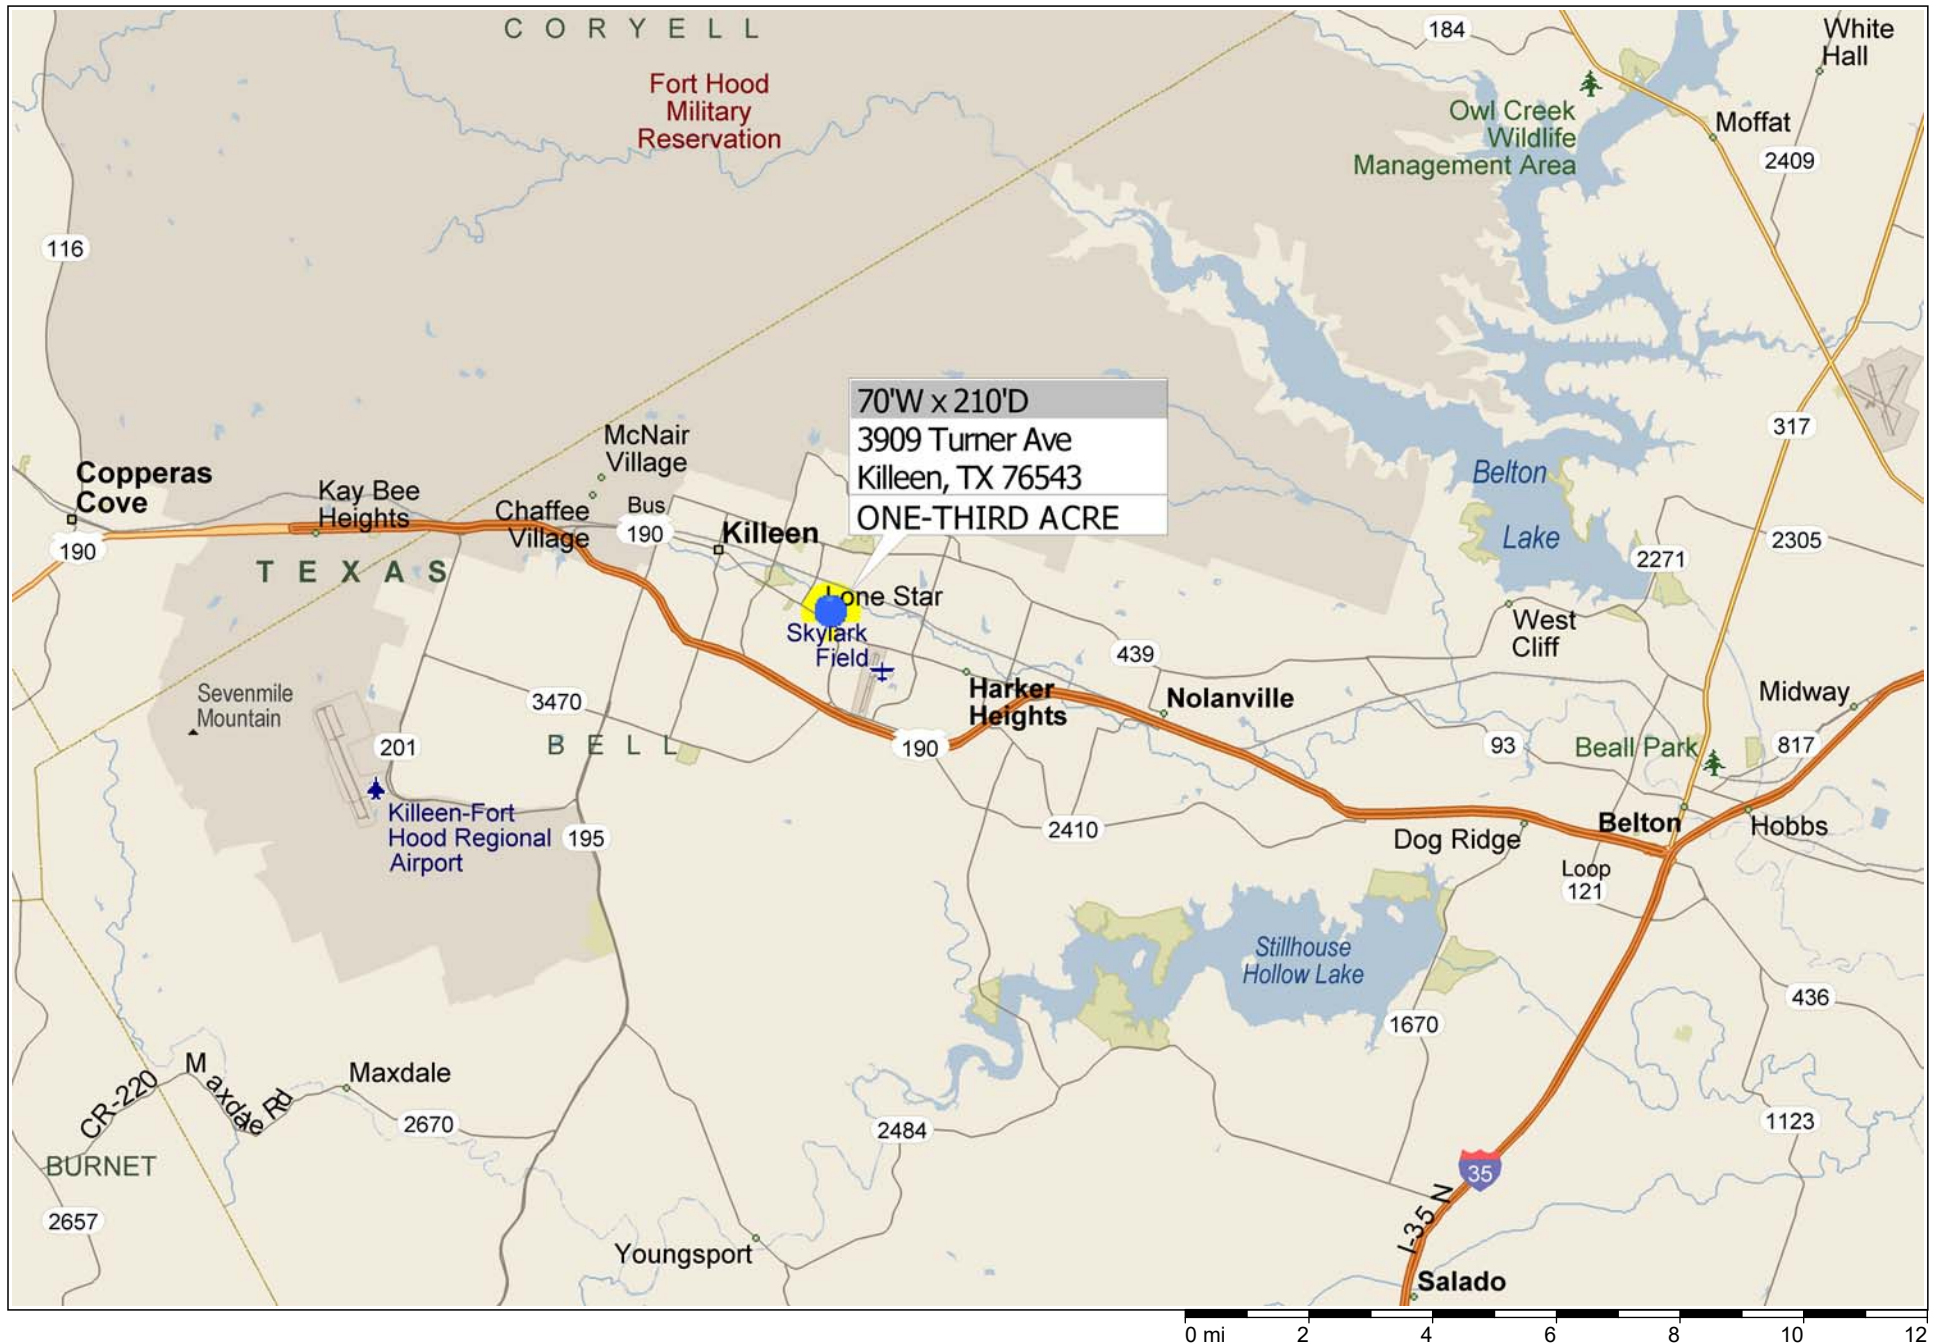

*** ONE-THIRD ACRE *** 3909 Turner Ave ~ Killeen TX

Pandos Way

Cranford Ave

Turner Ave

Turner Ave

AA Lane Park

820 FT

820 FT

820 FT

820 FT

840 FT

800 FT

780 FT

46th St

S 48th St

S 48th St

er Ave

Turner Ave

820 FT

S 48th St

Turner Ave

820 FT

S 50th St

Turner Ave