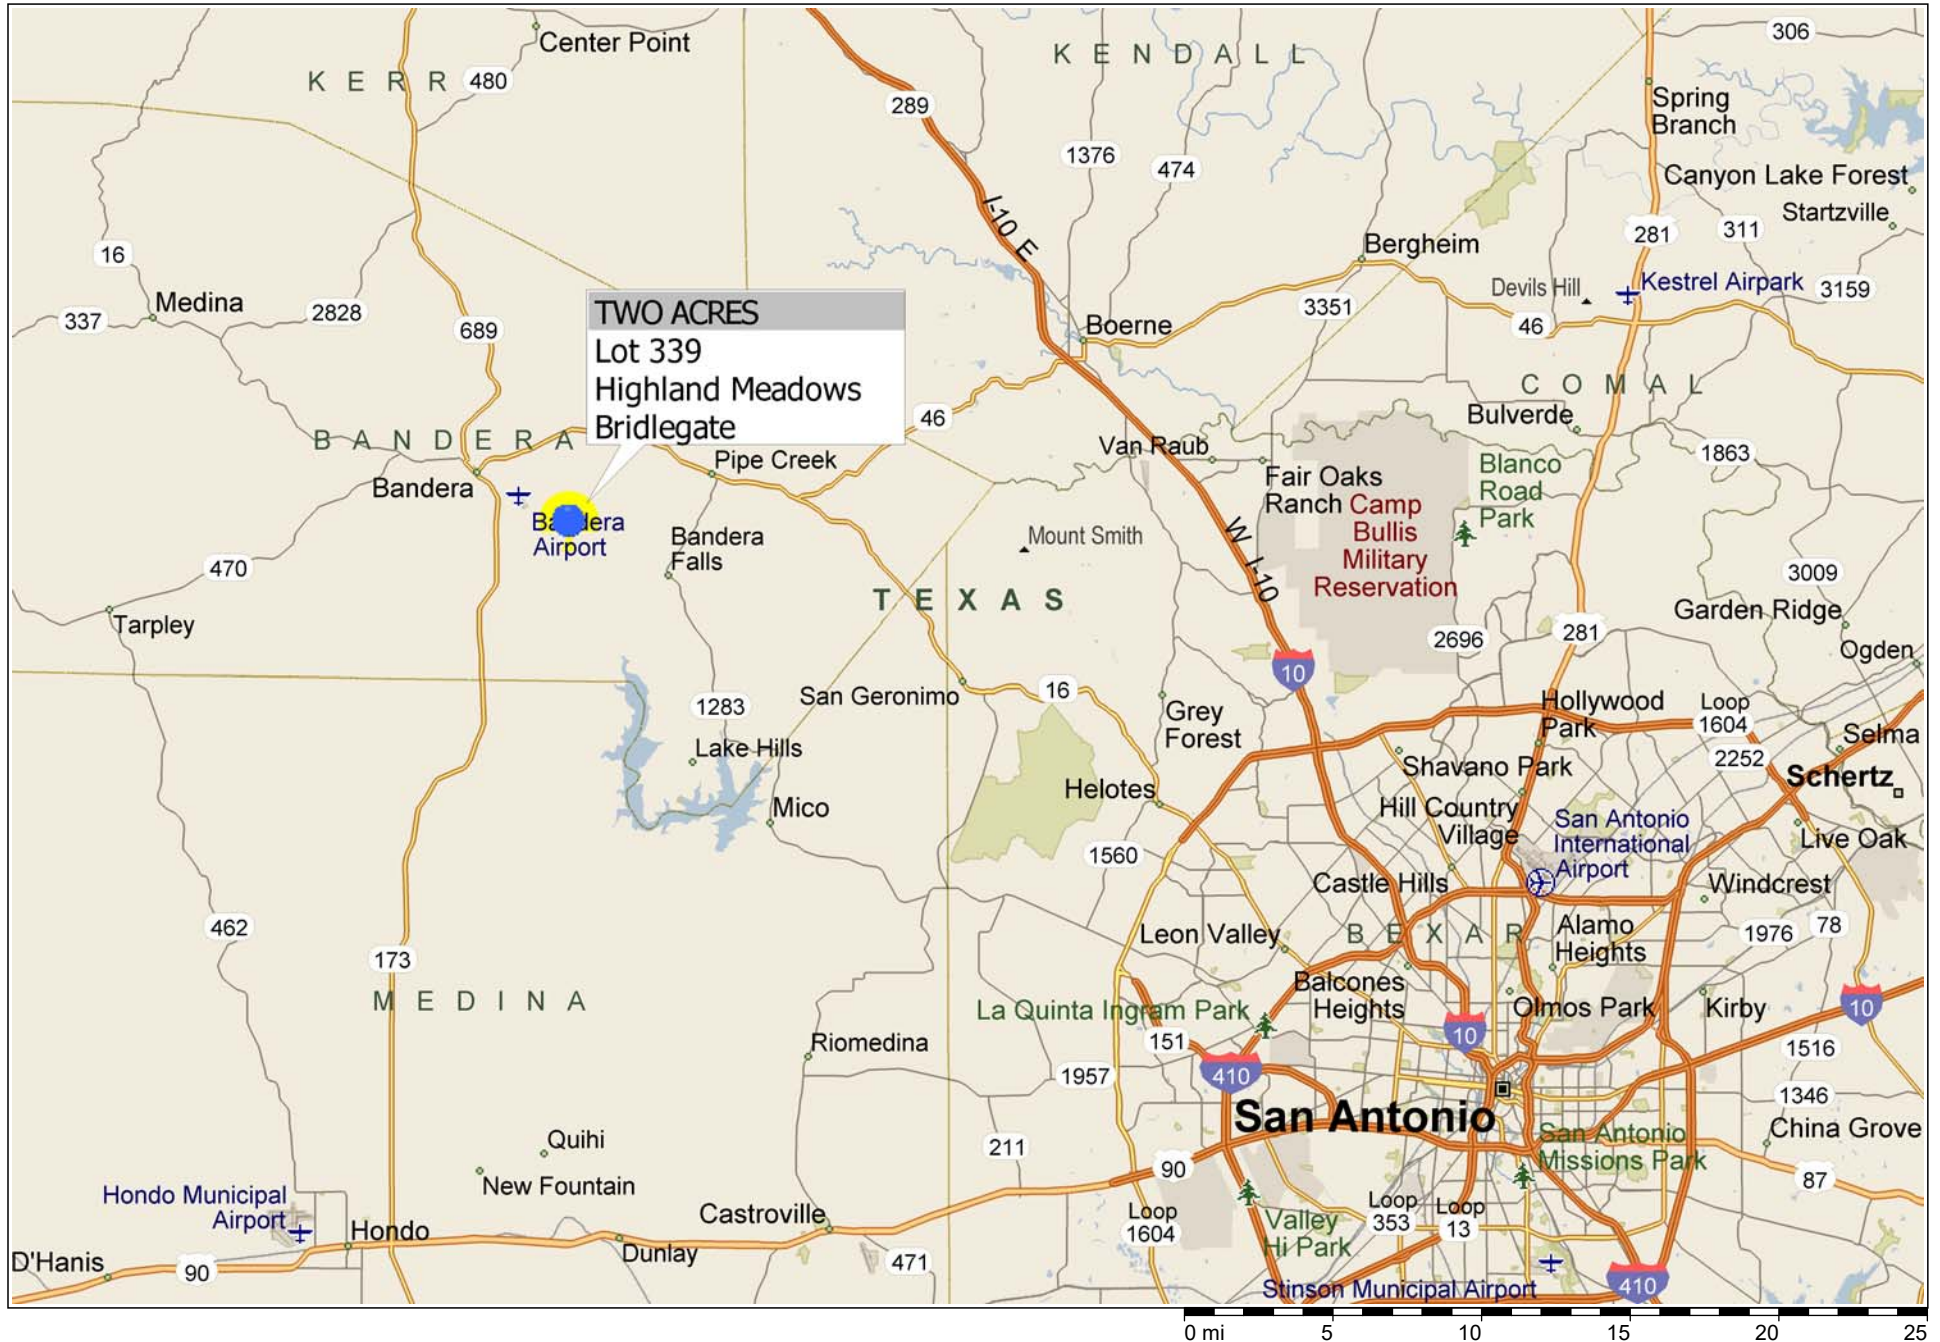

\*\*\* TWO ACRES \*\*\* Lot 339 Highland Meadows ~ Bridlegate

Highland Meadows

1240 FT

Highland Meadows

Highland Meadows

1240 F