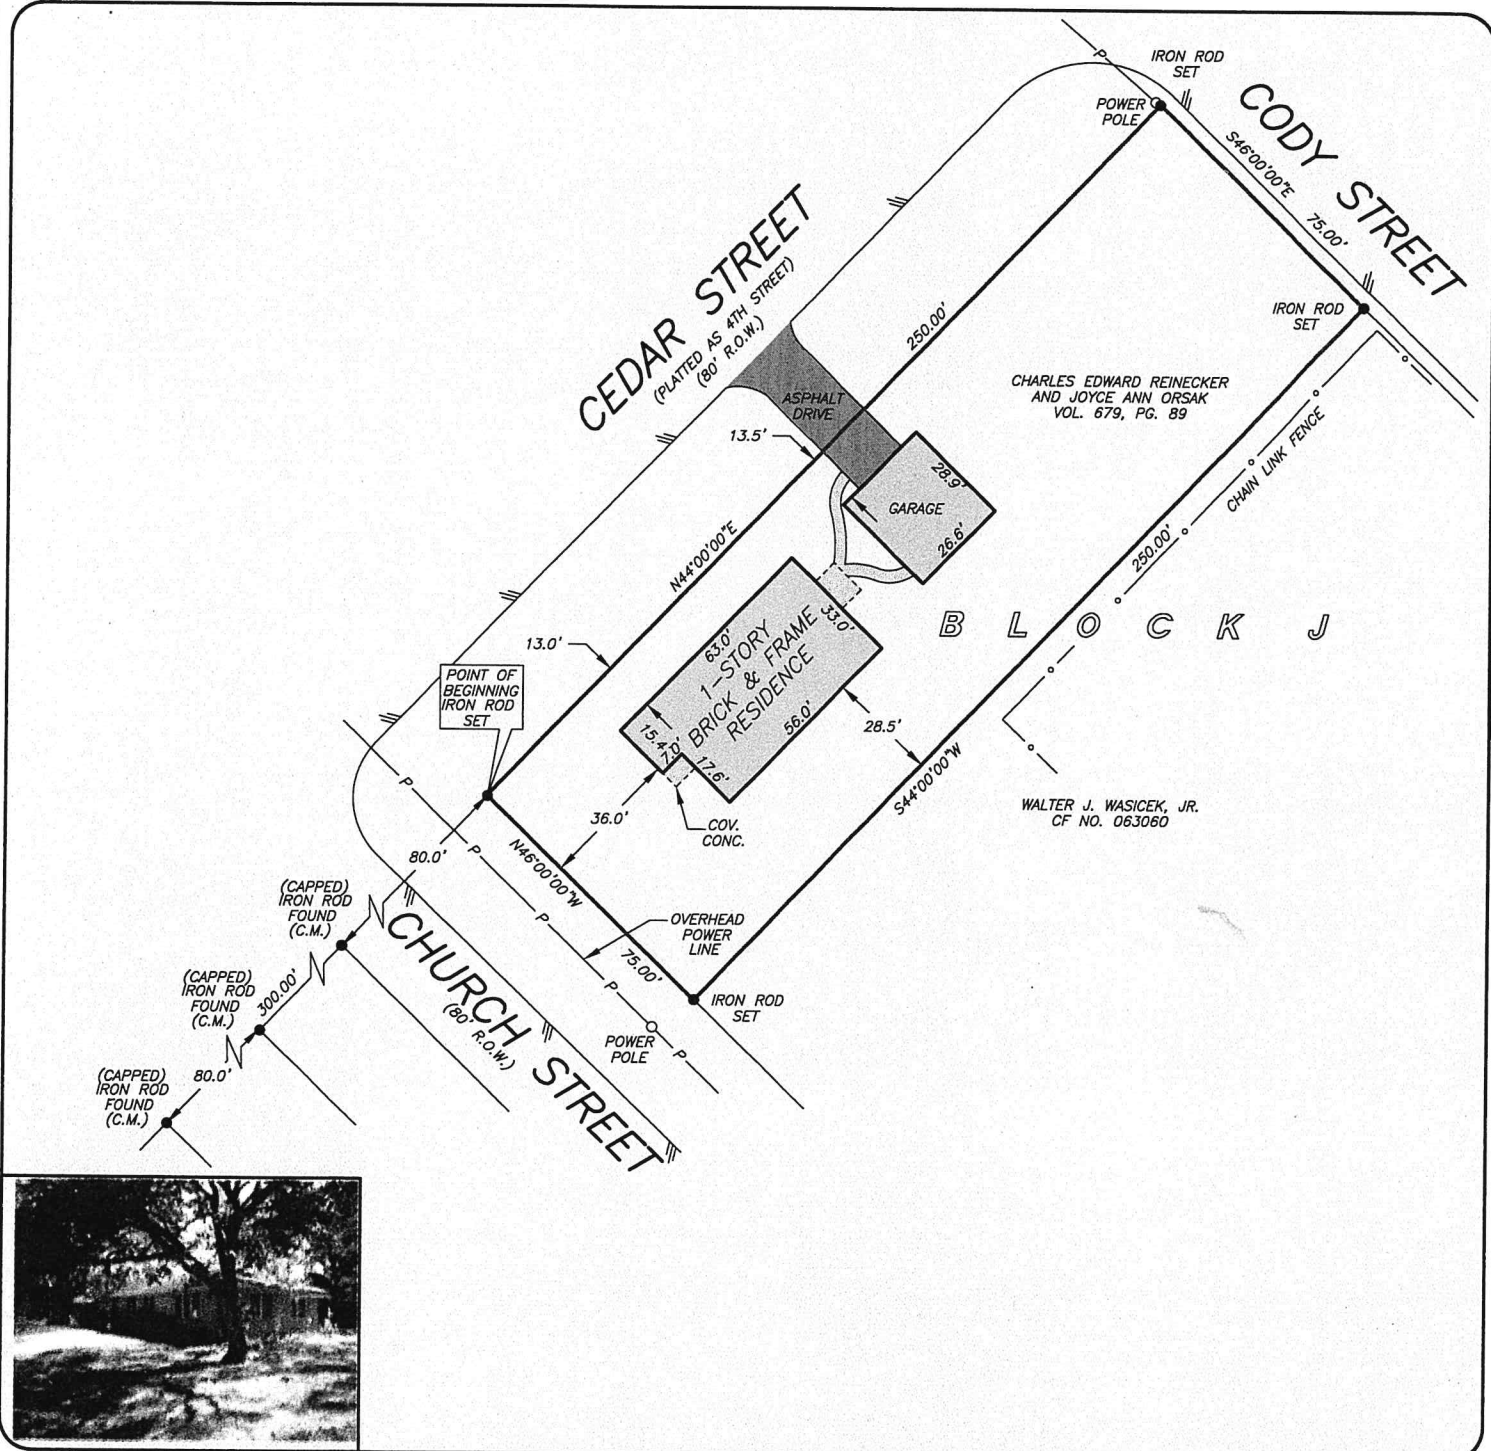

GF NO. 000438307 CHICAGO TITLE
 ADDRESS: 6822 CHURCH STREET
 WALLIS, TEXAS 77485
 BORROWER: ROD PAVLOCK

0.430 ACRE OUT OF BLOCK J M.L.H. HARRY'S ADDITION TO THE TOWN OF WALLIS

ACCORDING TO THE MAP OR PLAT THEREOF RECORDED
 IN VOLUME 10, PAGE 126 OF THE OFFICIAL RECORDS
 OF AUSTIN COUNTY, TEXAS

THIS PROPERTY DOES NOT LIE WITHIN THE
 100 YEAR FLOOD PLAIN AS PER FIRM
 PANEL NO. 48015C 0325 C

I HEREBY CERTIFY THAT THIS SURVEY WAS MADE
 ON THE GROUND, THAT THIS PLAT CORRECTLY
 REPRESENTS THE FACTS FOUND AT THE
 TIME OF SURVEY AND THAT THESE ARE THE