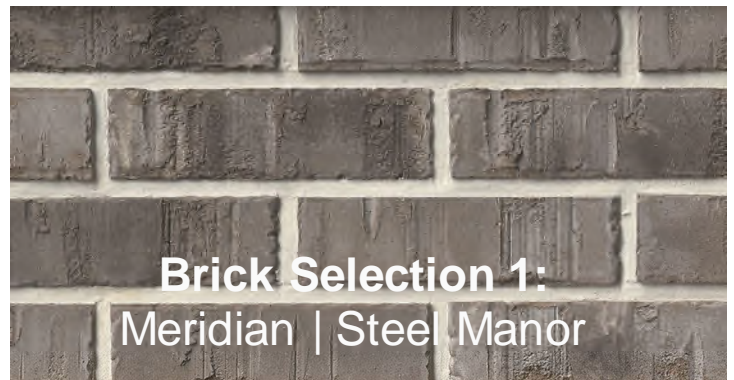

# Brick and Stone Exterior Color Scheme #8

Trim & Siding

**Color #1:**  
SW 7017 Dorian Gray

Garage Door

**Color #2**  
SW 7041 Van Dyke Brown

Shutters

**Color #3**  
SW 7645 Thunder Gray

**Mortar:**  
Standard: Gray  
Upgrade: Khaki