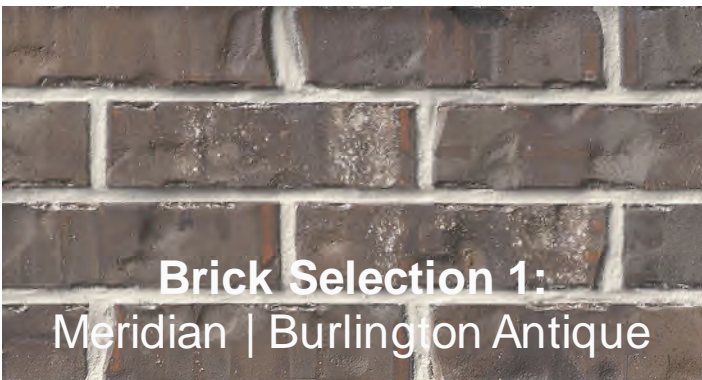

# Brick and Stone Exterior Color Scheme #8

Trim & Siding

**Color #1:**  
SW 7017 Dorian Gray

Garage Door

**Color #2**  
SW 7041 Van Dyke Brown

Shutters

**Color #3**  
SW 7645 Thunder Gray

**Mortar:**  
Standard: Gray  
Upgrade: Khaki