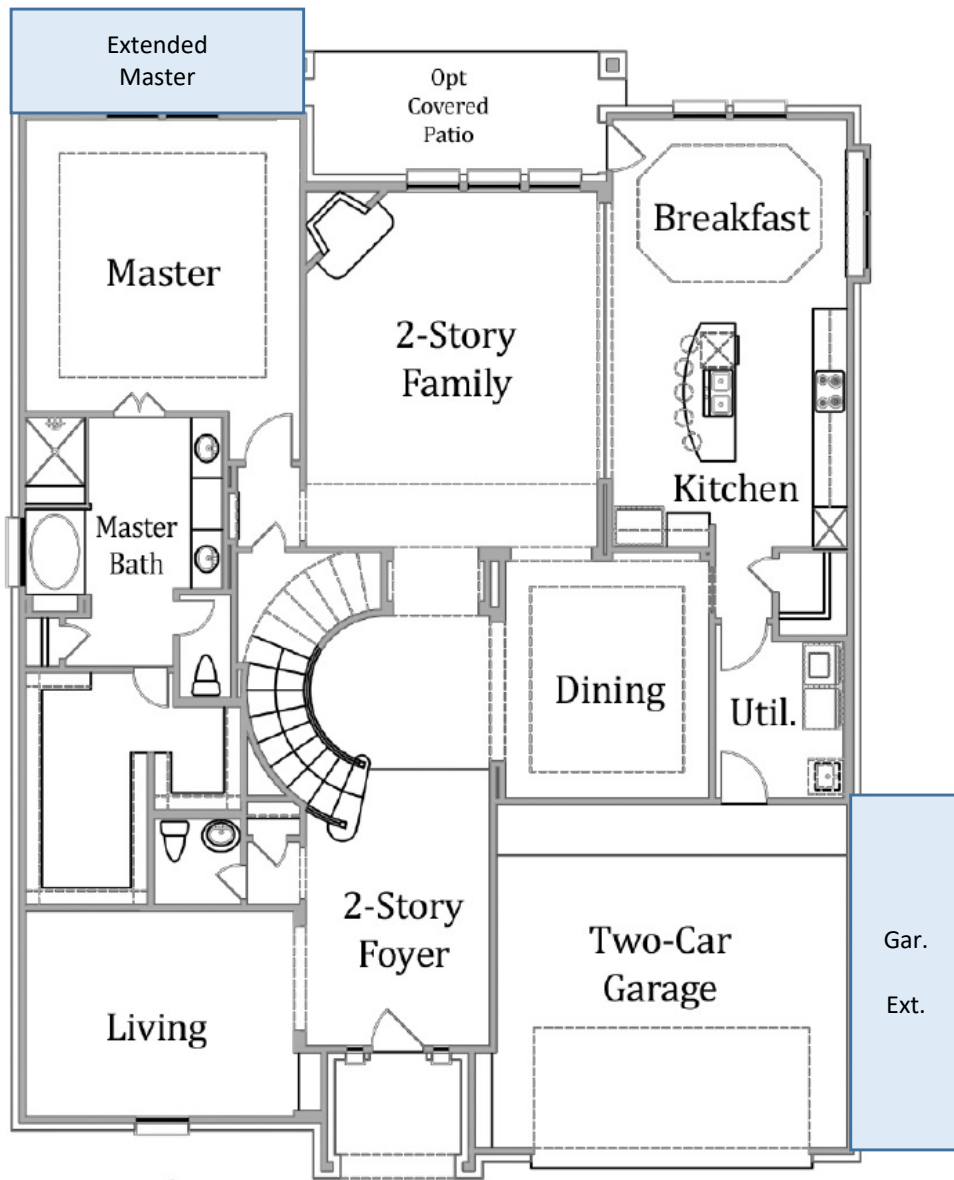

First Floor