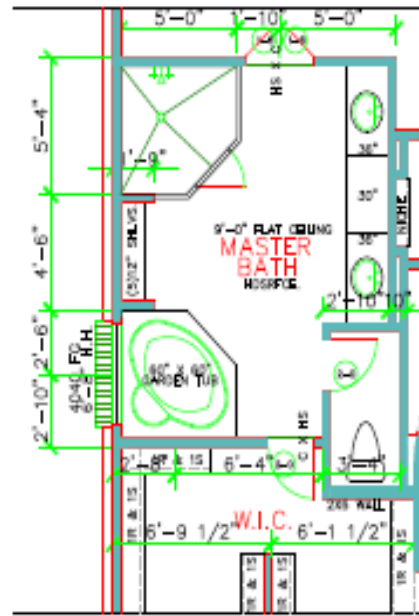

First Floor

Second Floor

All square footage is approximate of livable space. Travis Homes reserves the right to change specifications and designs without notice. Prices, plans and availability are subject to change without notice.

Optional Study
(Instead of Living)

OPT. LUXURY BATH

SCALE: 1/8" = 1'-0"

Options may vary

Travis Builders Builds Houston Luxury Retail Building

When it comes to Quality and Luxury, who would know better than the “Jeweler to the Italian Royal Family” ?