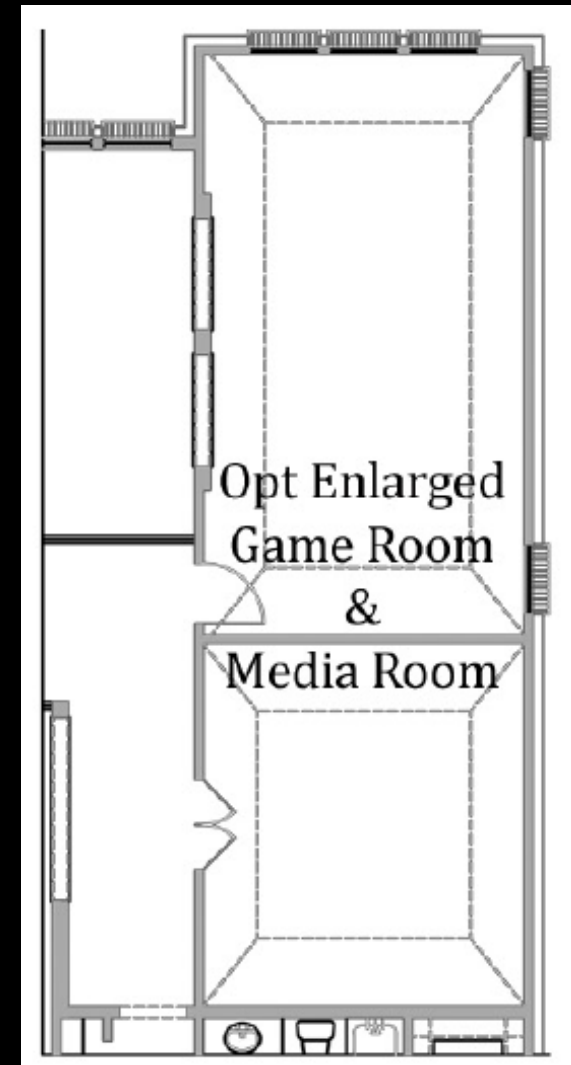

Optional Study
(Instead of Living)

OPT. LUXURY BATH

SCALE: 1/8" = 1'-0"

Options may vary

Travis Builders Builds Houston Luxury Retail Building

When it comes to Quality and Luxury, who would know better than the “Jeweler to the Italian Royal Family” ?