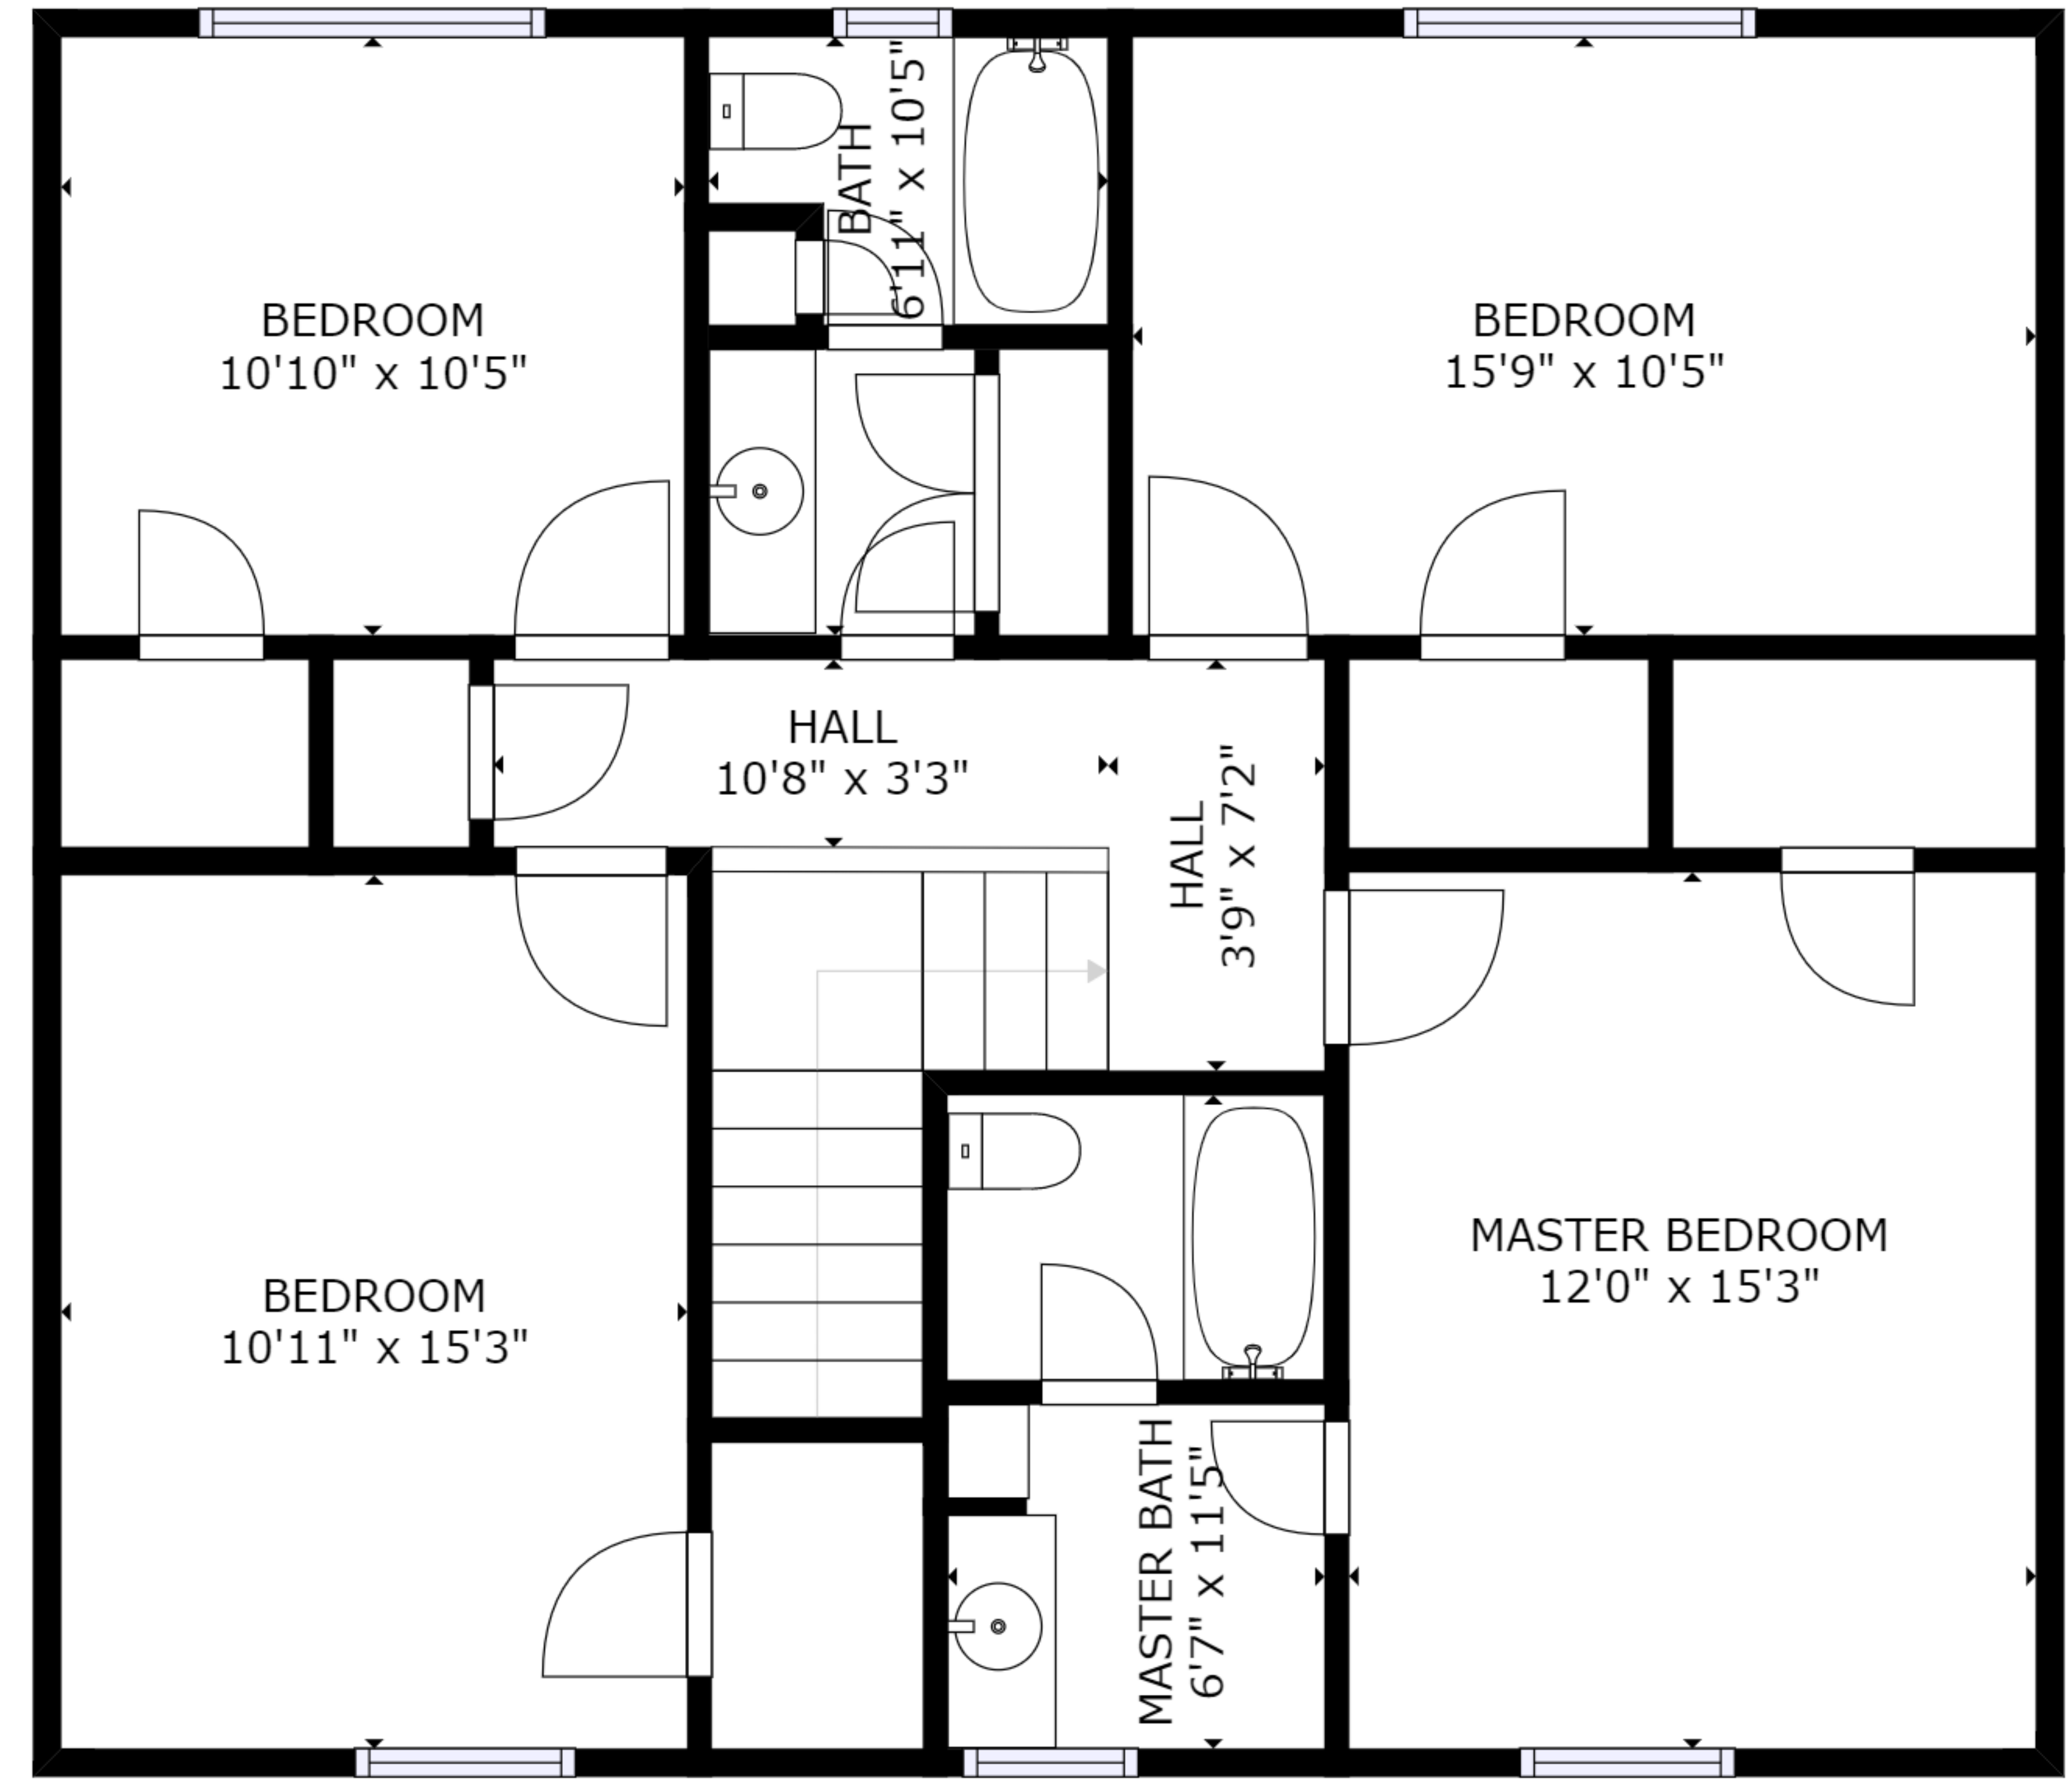

FLOOR 1

FLOOR 2

GROSS INTERNAL AREA  
 FLOOR 1: 1002 sq ft, FLOOR 2: 1025 sq ft  
 TOTAL: 2027 sq ft  
 SIZES AND DIMENSIONS ARE APPROXIMATE, ACTUAL MAY VARY.