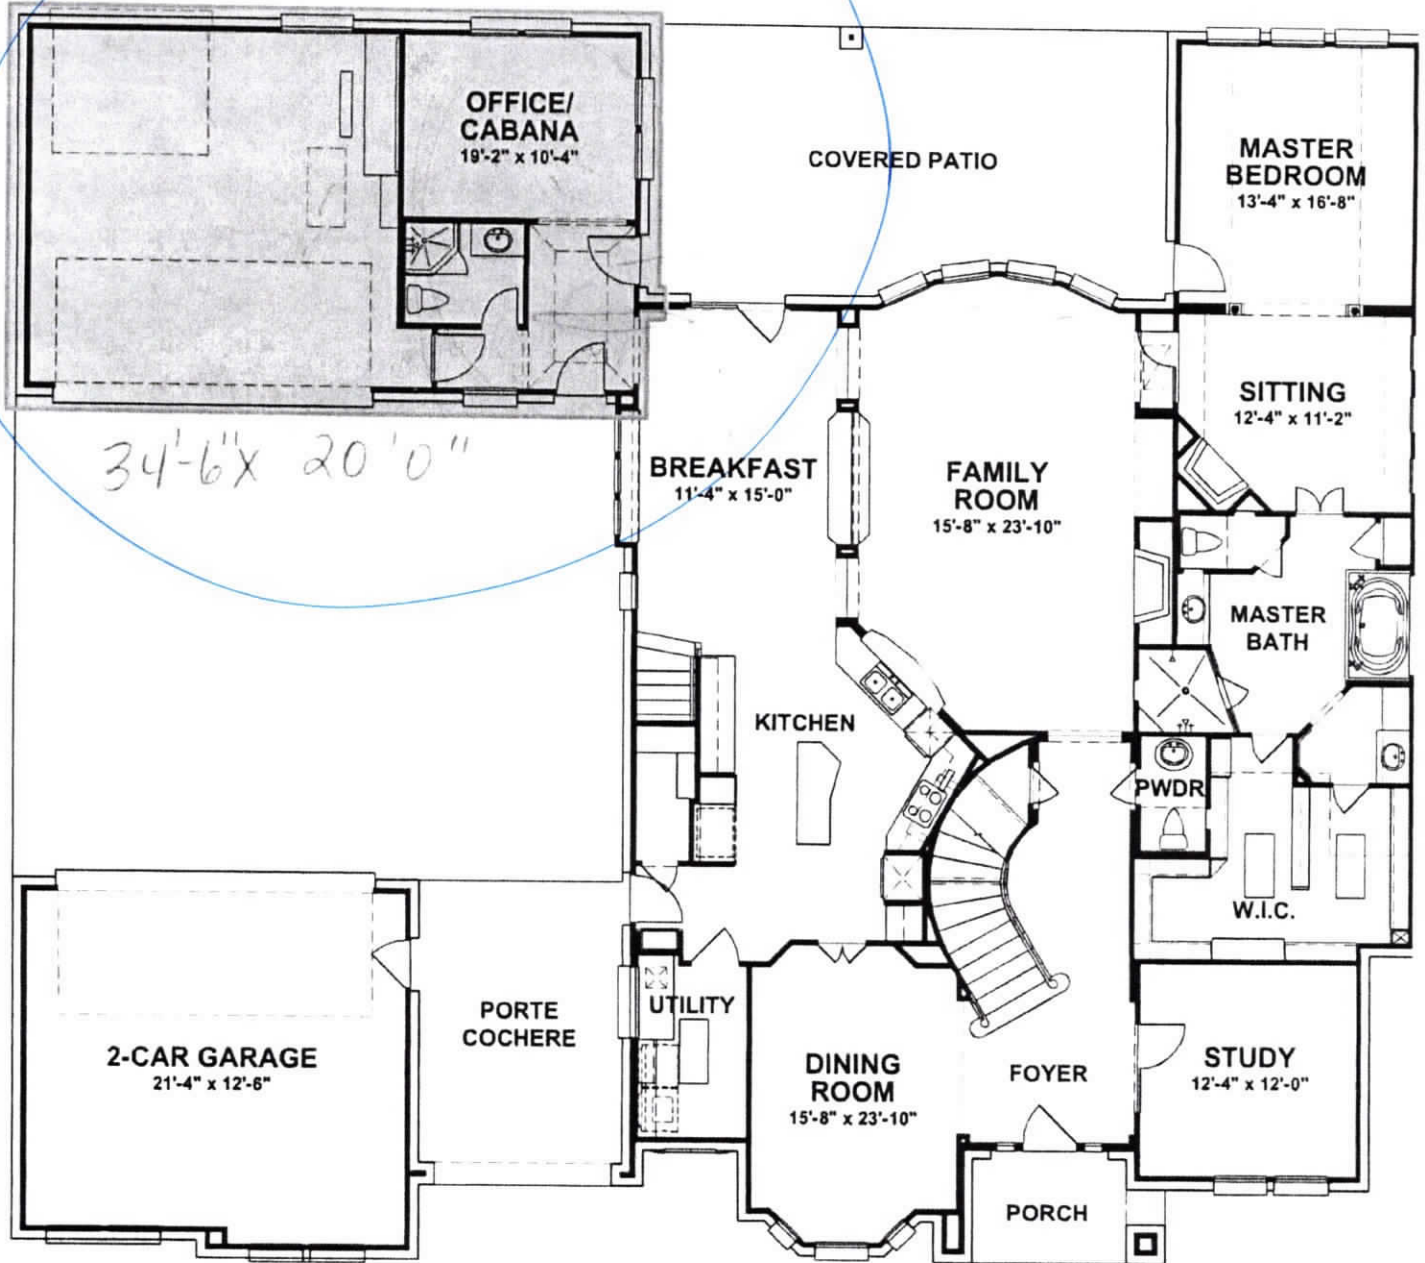

Plan A171

4274 Sq. Ft

Options Selected: Cabana/Office

1st Floor

Square footage is approximate and may vary. There will be additional charges for premium lots, stone elevations and options. Sales prices are subject to change without prior notice.

Plan A171

4274 Sq. Ft

Options Selected:

2nd Floor

Square footage is approximate and may vary. There will be additional charges for premium lots, stone elevations and options. Sales prices are subject to change without prior notice.