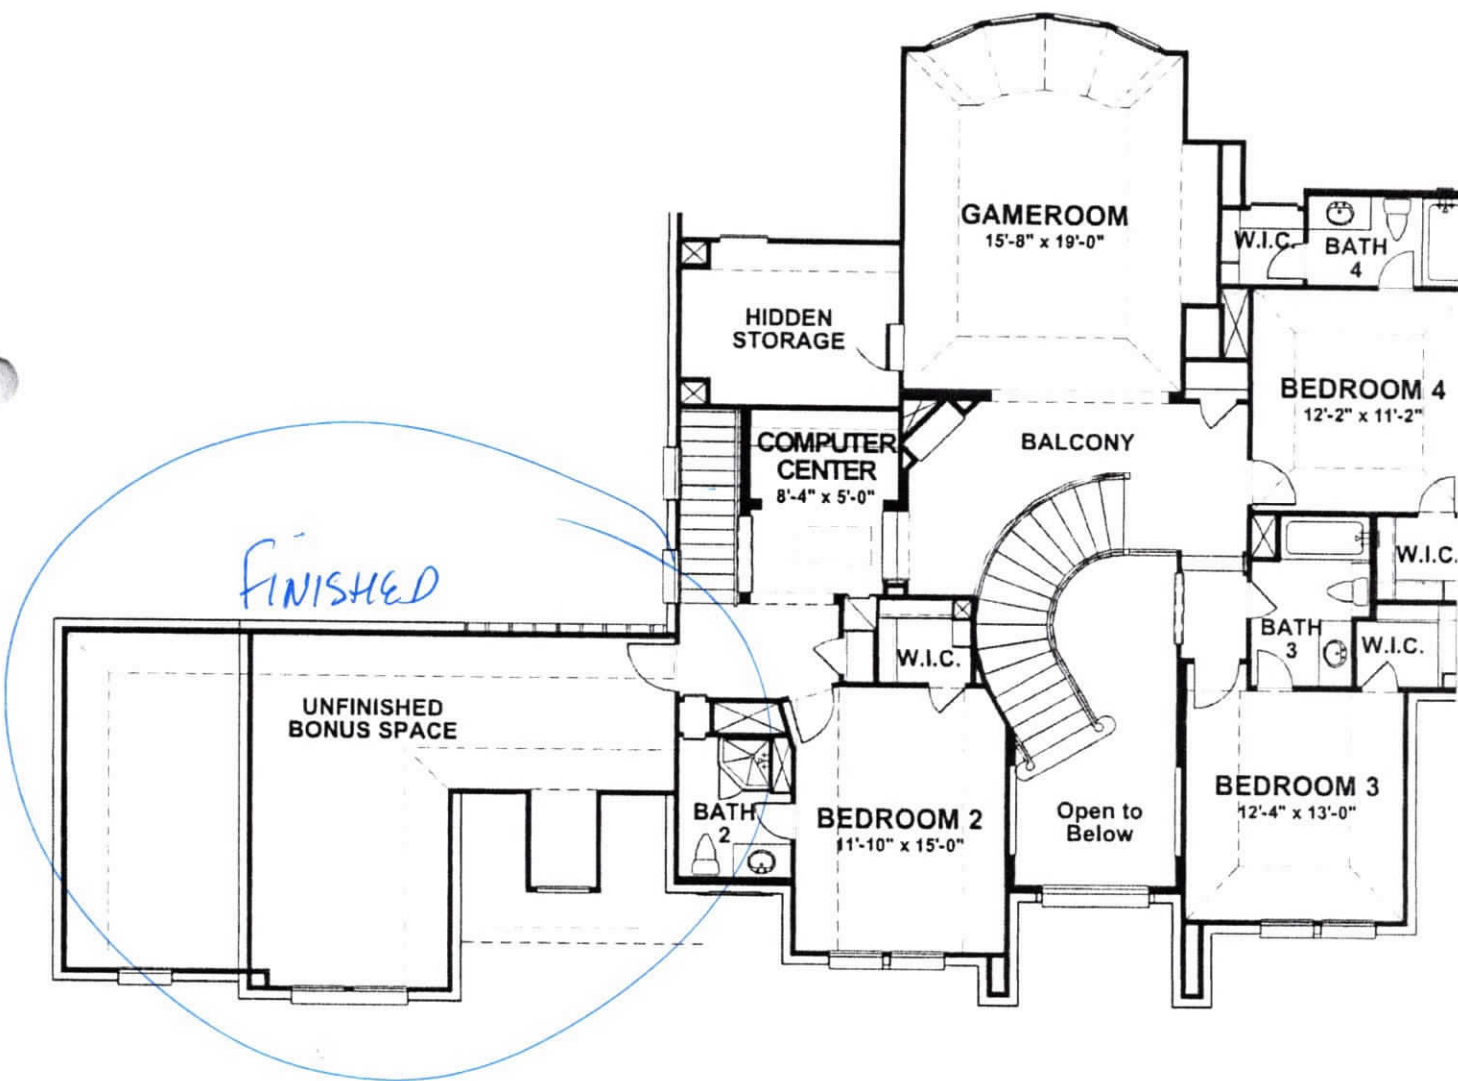

Plan A171

4274 Sq. Ft

Options Selected: Cabana/Office

1st Floor

Square footage is approximate and may vary. There will be additional charges for premium lots, stone elevations and options. Sales prices are subject to change without prior notice.

Plan A171

4274 Sq. Ft

Options Selected:

2nd Floor

Square footage is approximate and may vary. There will be additional charges for premium lots, stone elevations and options. Sales prices are subject to change without prior notice.