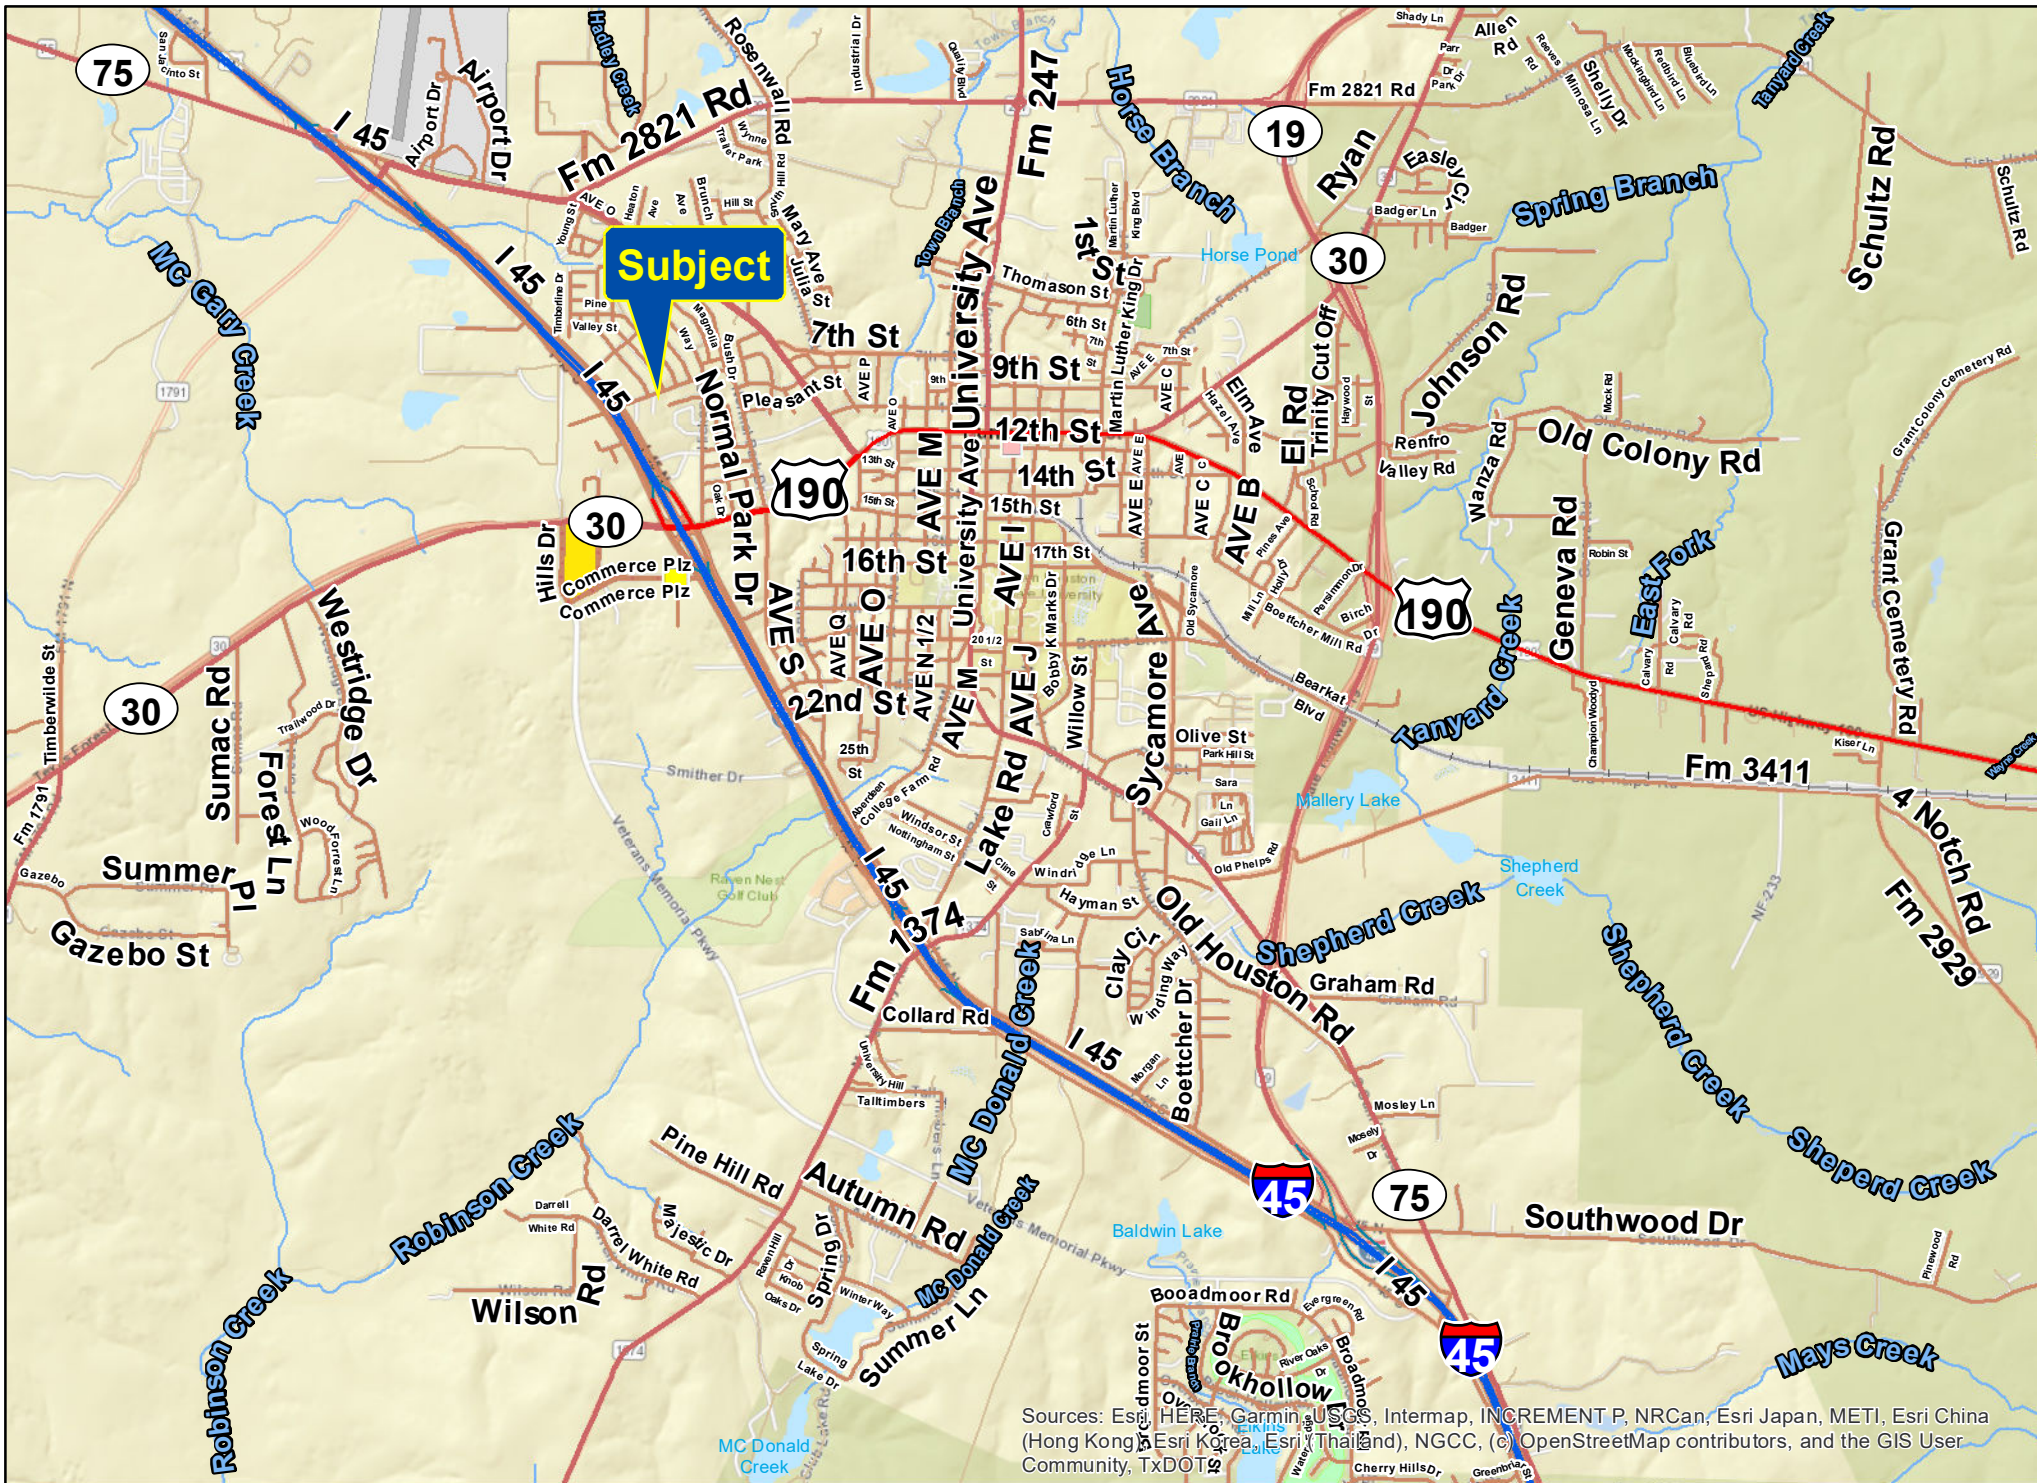

Subject

Elmwood St

Willowbend St

Pine Valley St

Royal Oaks St

Cedar Ln

Crossstimbers St

Settlers Way

Hickory St

I 45

45

45

I 45

TxDOT

2521 Crosstimber K4, Huntsville, Walker Co., TX

For illustration purposes only.

Sources: Esri, HERE, Garmin, USGS, Intermap, INCREMENT P, NRCan, Esri Japan, METI, Esri China (Hong Kong), Esri Korea, Esri (Thailand), NGCC, (c) OpenStreetMap contributors, and the GIS User Community, TxDOT