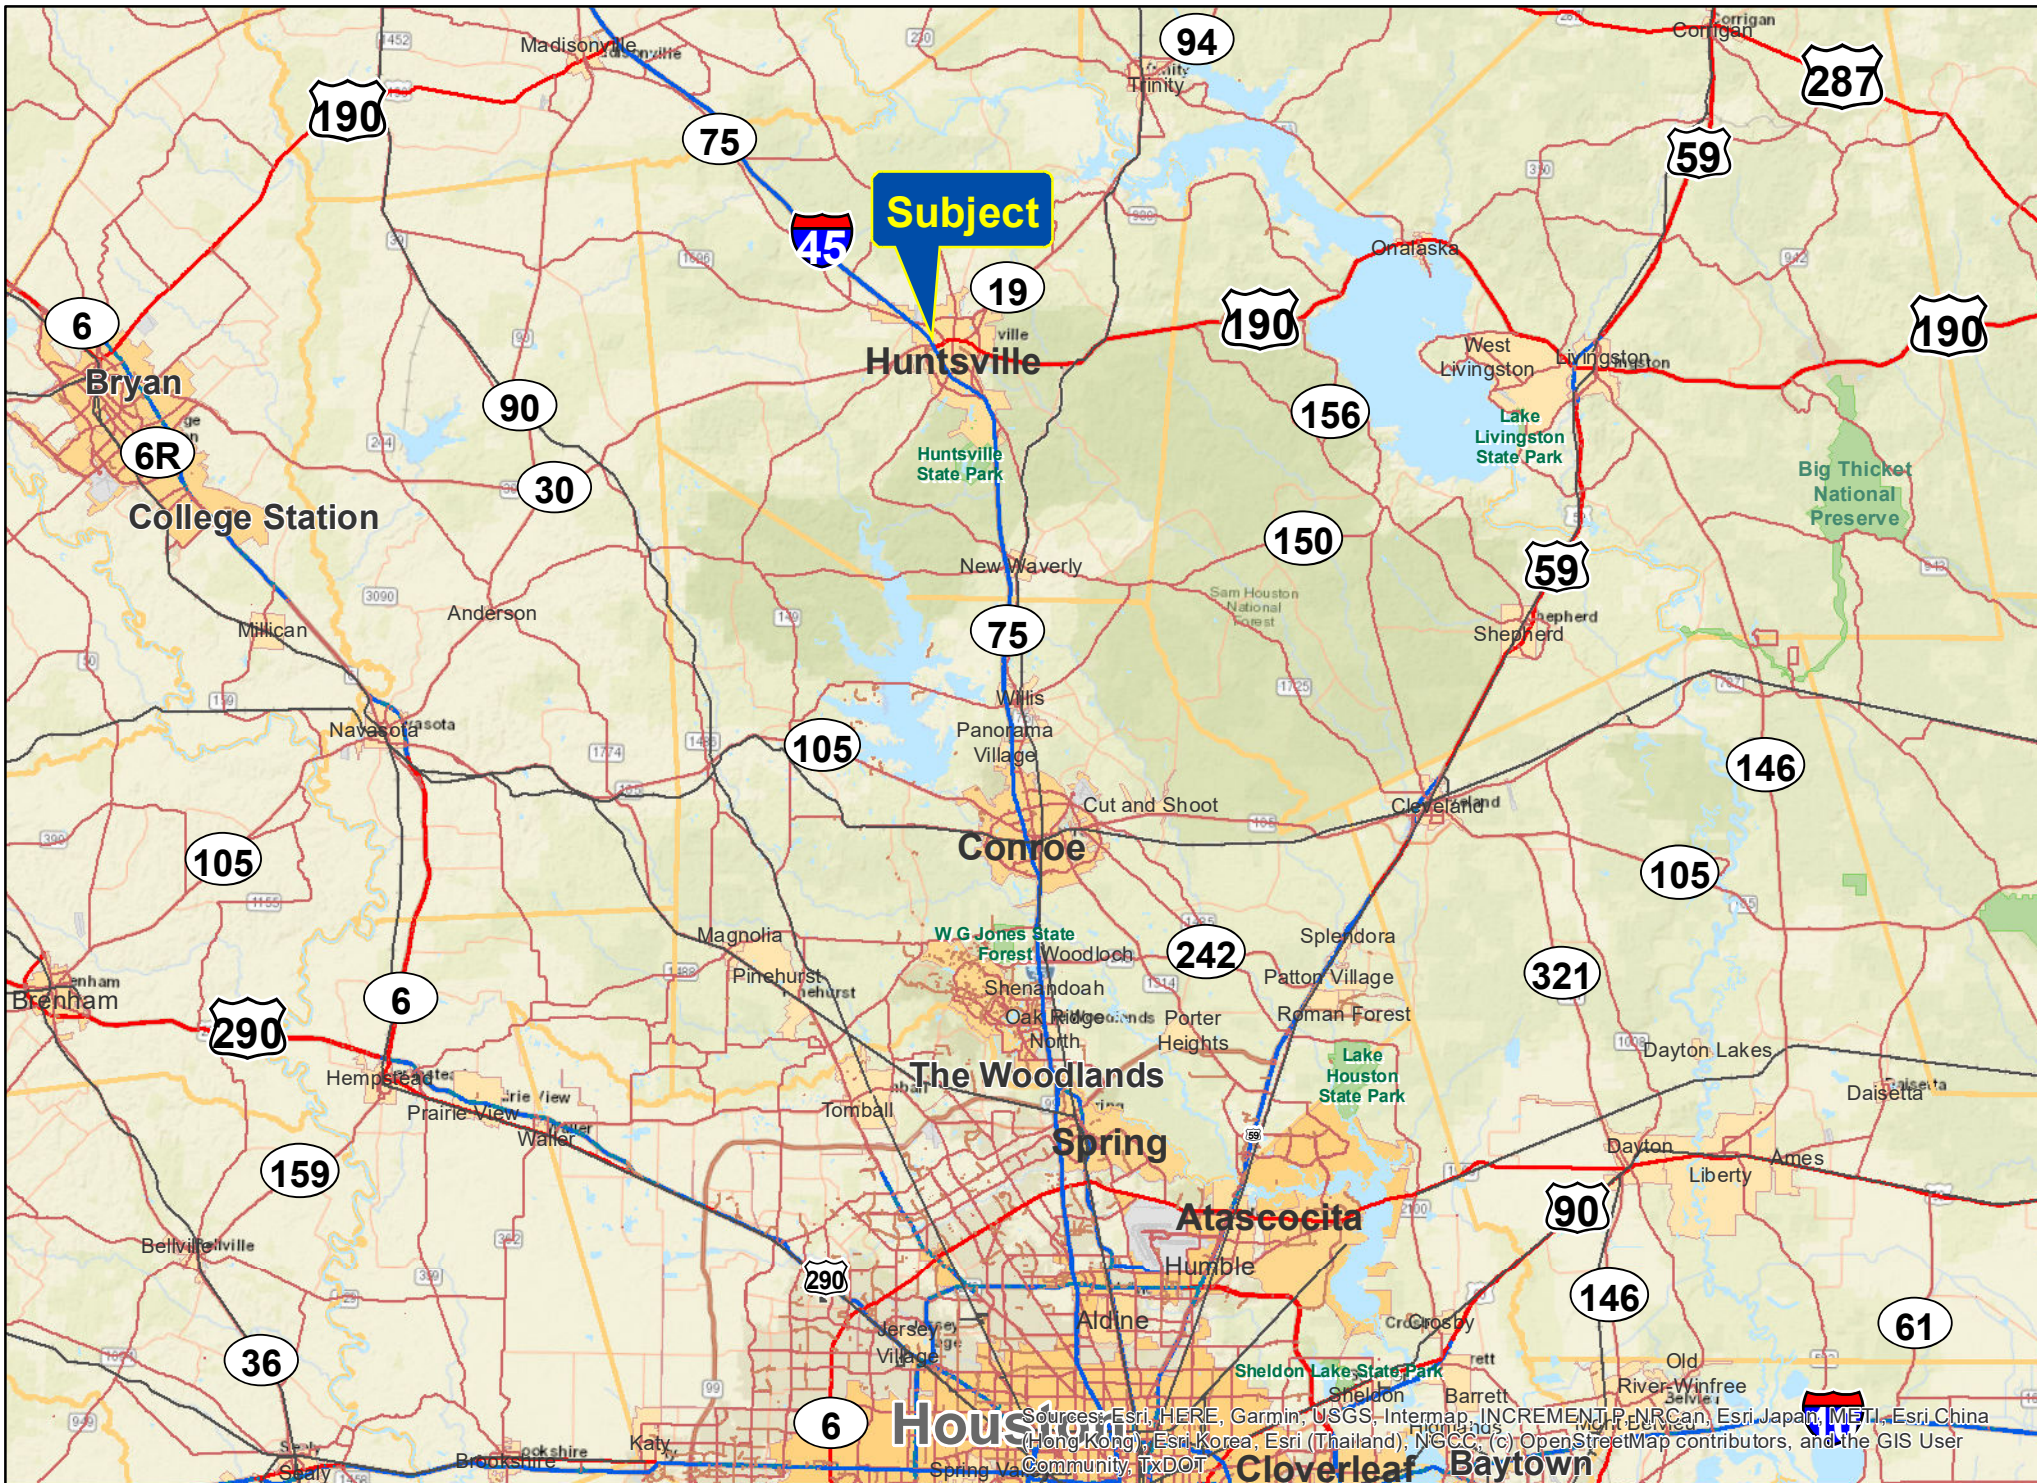

Subject

Huntsville

Sources: Esri, HERE, Garmin, USGS, Intermap, INCREMENT P, NRCan, Esri Japan, METI, Esri China (Hong Kong), Esri Korea, Esri (Thailand), NGCC, (c) OpenStreetMap contributors, and the GIS User Community, TxDOT