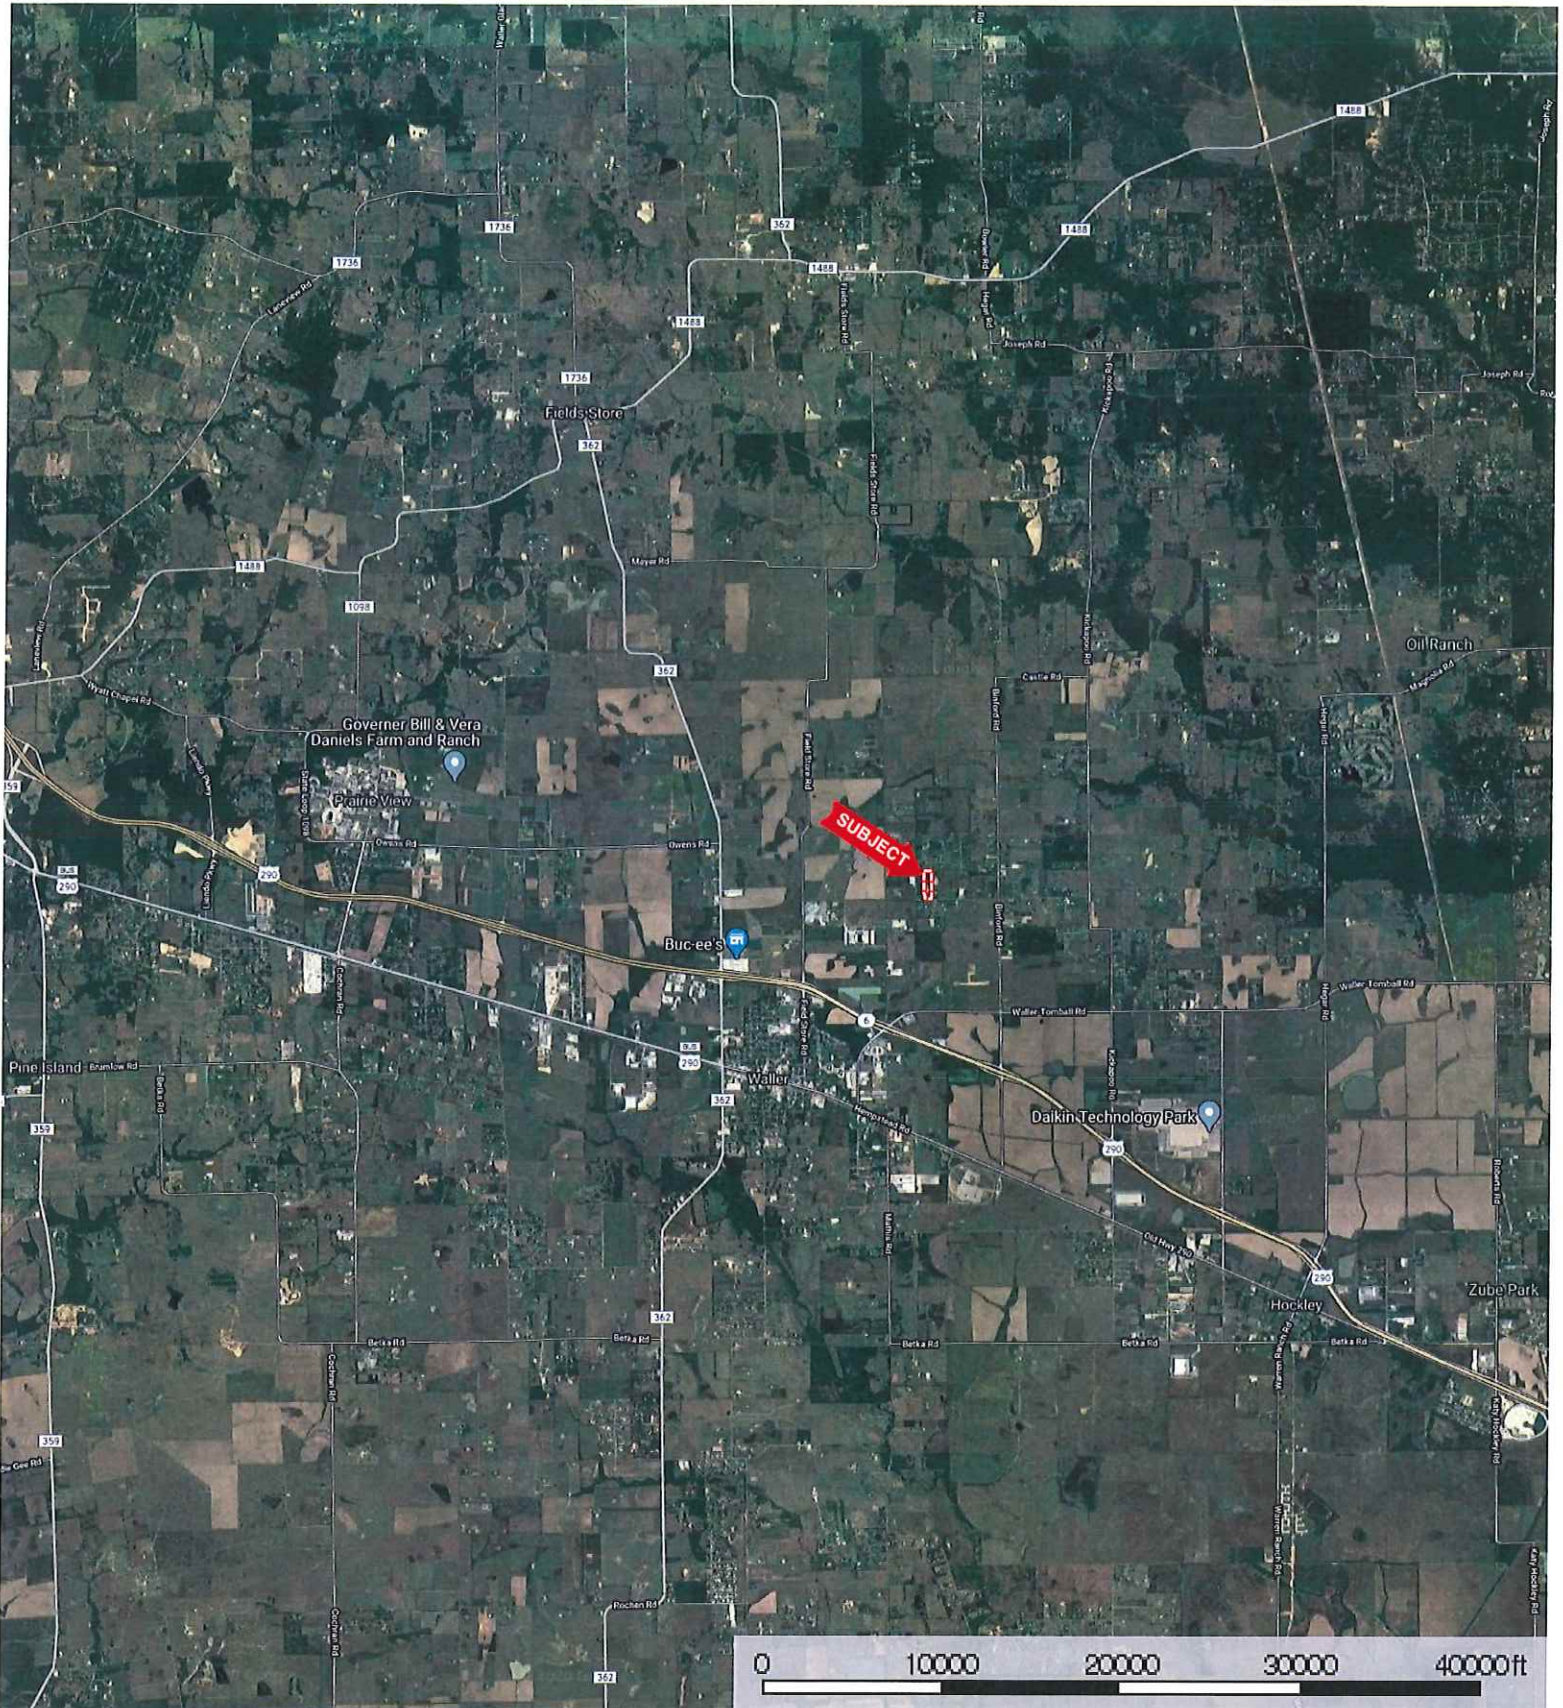

30714 Waller Spring Creek
Harris County, Texas, AC +/-

 Boundary

30714 Waller Spring Creek
Harris County, Texas, AC +/-

 Boundary

30714 Waller Spring Creek
 Harris County, Texas, AC +/-

- Boundary
- 100 Year Floodplain
- 500 Year Floodplain
- Floodway
- Special
- Unmapped/ Not Included