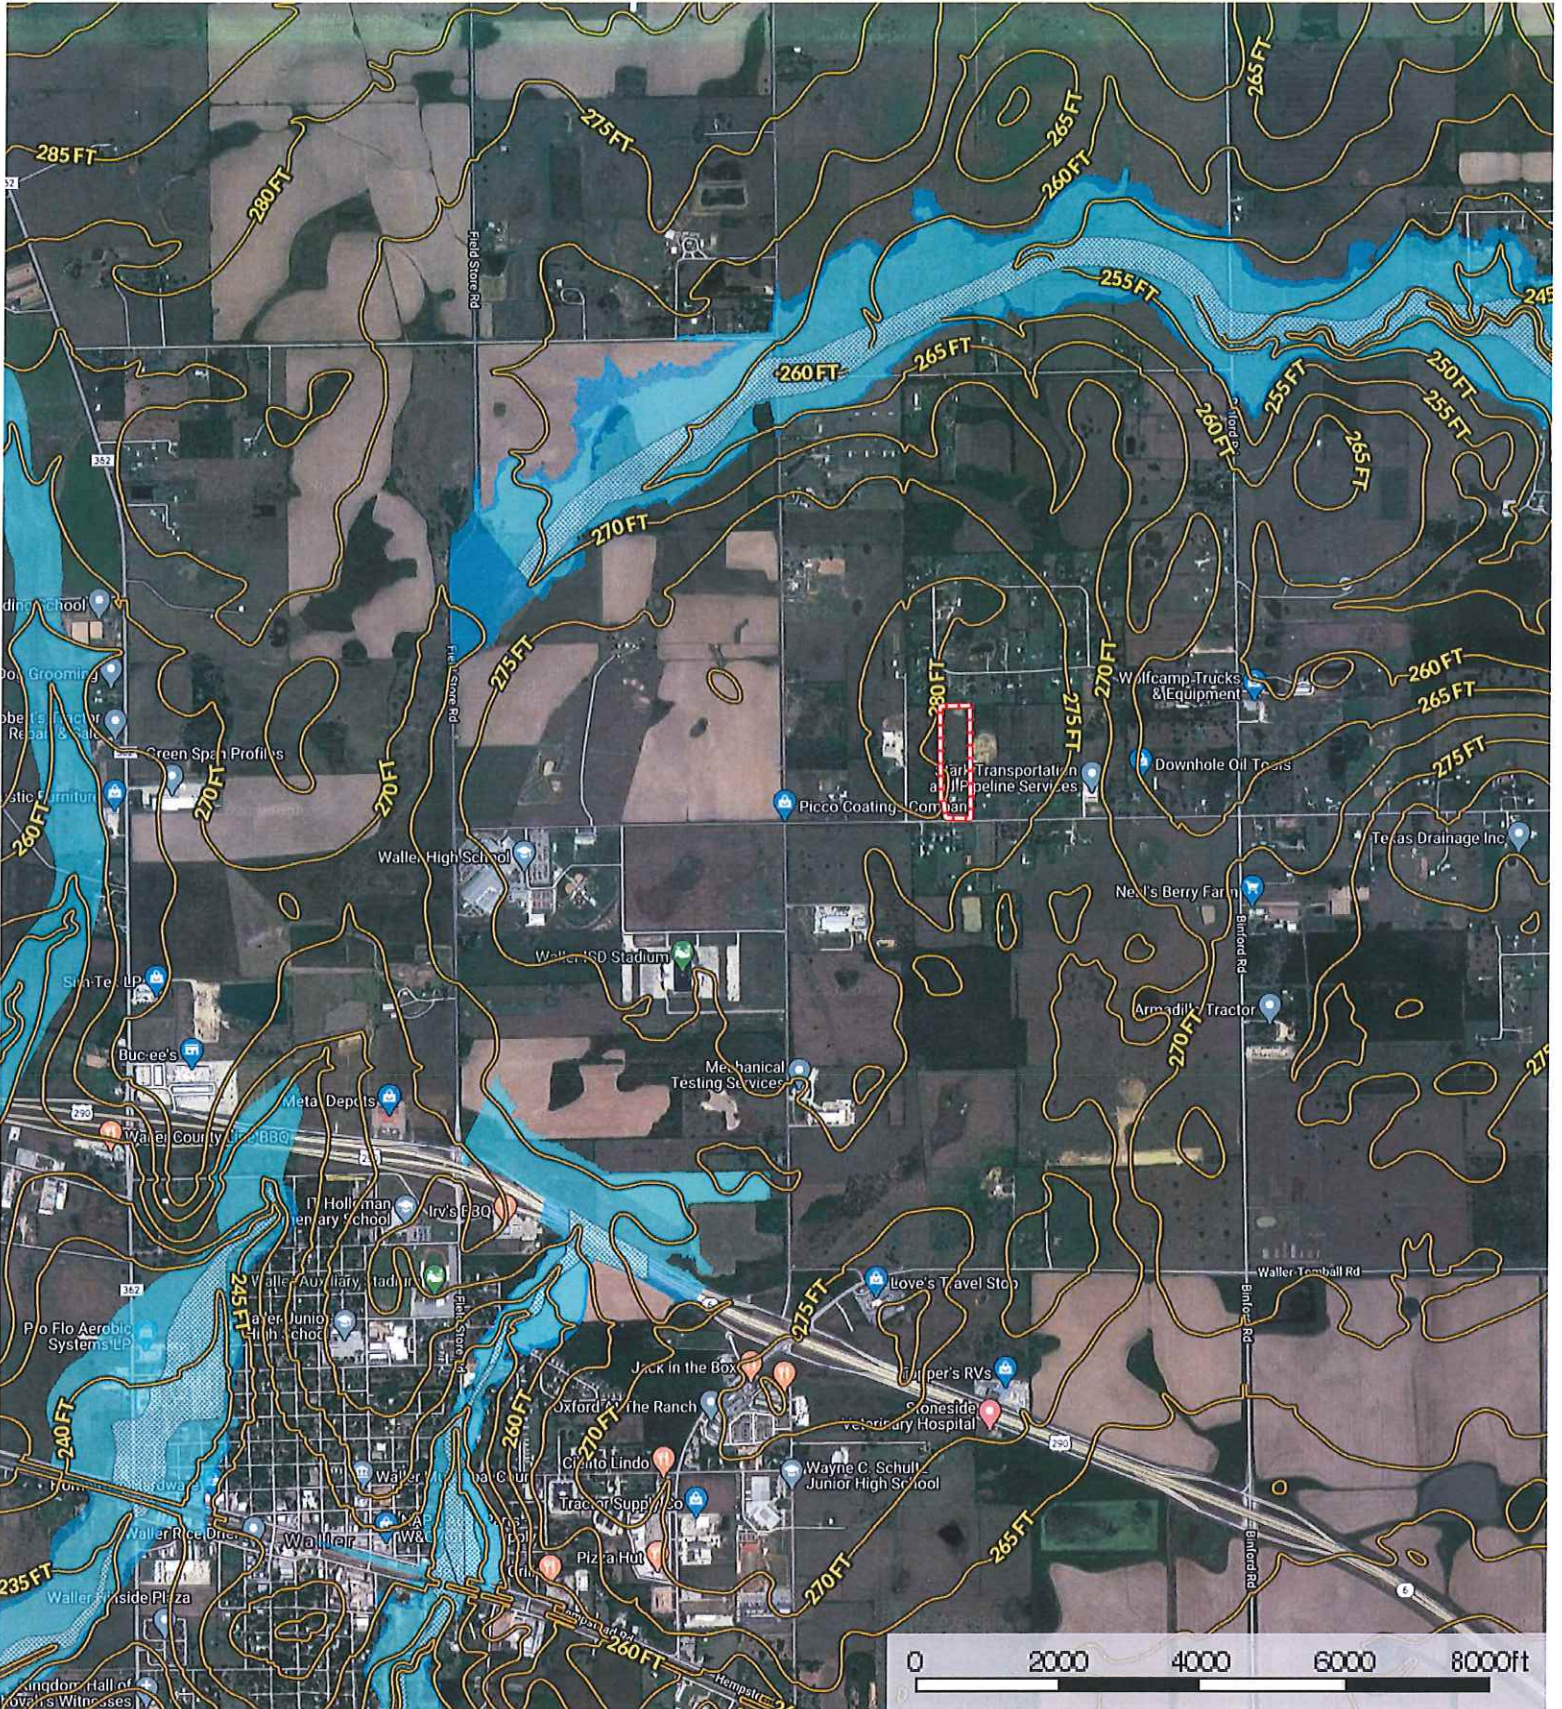

30714 Waller Spring Creek
Harris County, Texas, AC +/-

 Boundary

30714 Waller Spring Creek
Harris County, Texas, AC +/-

 Boundary

30714 Waller Spring Creek
 Harris County, Texas, AC +/-

- Boundary
- 100 Year Floodplain
- 500 Year Floodplain
- Floodway
- Special
- Unmapped/ Not Included