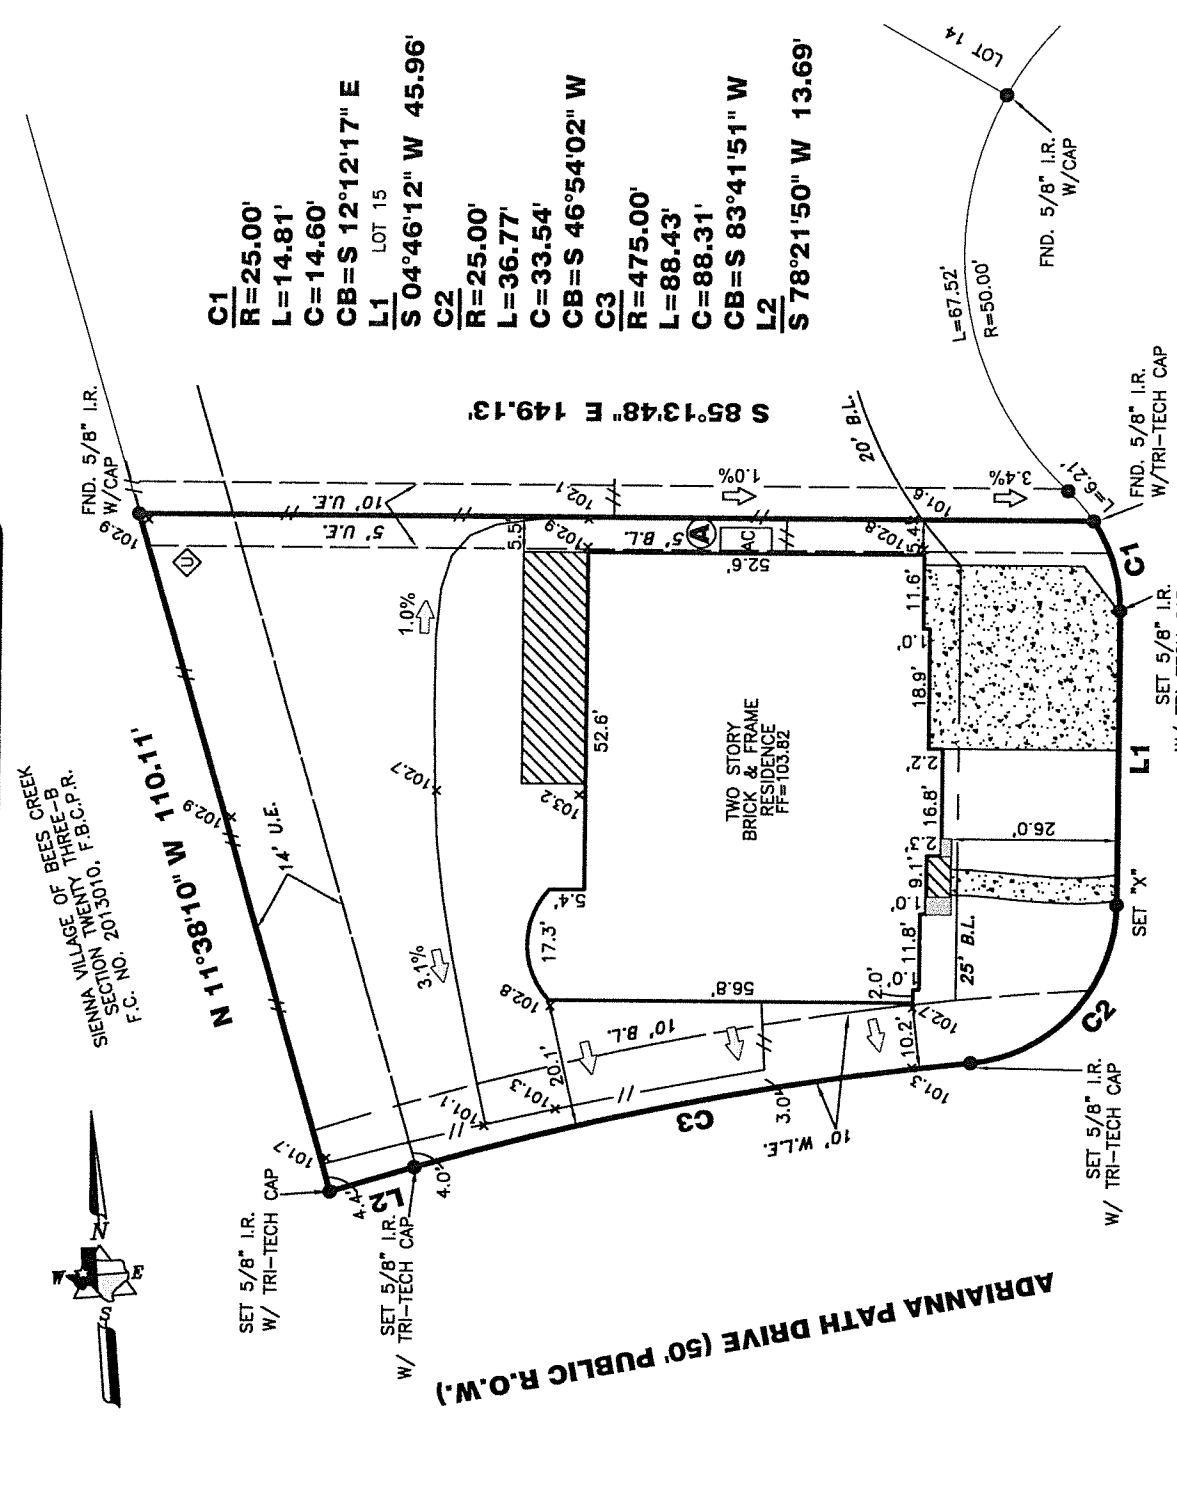

- *CITY ORDINANCES
- **RESTRICTIVE COVENANTS
- ***BUILDER GUIDELINES
- WIRE FENCE
- CHAIN LINK FENCE
- IRON FENCE
- WOOD FENCE
- OVERHEAD UTILITIES
- BL = BUILDING LINE
- PL = PROPERTY LINE
- UE = UTILITY EASEMENT
- AE = AERIAL EASEMENT
- MH = MANHOLE
- FNC = FENCE
- BUILDING LINE
- ESMT LINE
- AERIAL ESMT
- IR. = IRON ROD
- IP. = IRON PIPE
- PUE = PUBLIC UTILITY ESMT.
- PAE = PERMANENT ACCESS ESMT.
- MUE = MUNICIPAL UTILITY ESMT.
- SSE = SANITARY SEWER ESMT.
- WLE = WATERLINE EASEMENT
- ROW = RIGHT OF WAY
- FND = FOUND
- CONCRETE
- COVERED
- SOD
- ELECT. BOX
- FIRE HYDRANT
- LIGHT STANDARD
- UTILITY POLE
- MANHOLE
- WATER METER
- UTIL. PEDESTAL

- **C1**
- R=25.00'
- L=14.81'
- C=14.60'
- CB=S 12°12'17" E
- L1 LOT 15
- S 04°46'12" W 45.96'
- **C2**
- R=25.00'
- L=36.77'
- C=33.54'
- CB=S 46°54'02" W
- **C3**
- R=475.00'
- L=88.43'
- C=88.31'
- CB=S 83°41'51" W
- **L2**
- S 78°21'50" W 13.69'

FINAL LOT GRADE COMPLETE
NOTE: SOD IN FRONT YARD
SOD IN BACK YARD
SWALE IN BACK YARD

I HEREBY DECLARE THAT THE ELEVATIONS AND DRAINAGE PATTERNS SHOWN HEREON WERE DEVELOPED FROM A SURVEY OF THIS PROPERTY ACCURATELY DEPICT THE RELATIVE ELEVATIONS AS THEY EXISTED, MAY CHANGE SUBSEQUENT TO THE DATE OF THIS SURVEY DUE TO ADDITION OR REMOVAL OF THE SOIL BY ACTS OF MAN; EROSION BY WIND OR WATER; OR OTHER FACTORS. THE HOMEOWNER MUST MAINTAIN THESE ELEVATIONS AND GRADES TO PROPERLY DRAIN THE WATER AWAY FROM THE HOME

PLACIDO WAY COURT (50' PUBLIC R.O.W.)

AC PAD PROTRUDES INTO 5' U.E. AS SHOWN.

PROPERTY INFORMATION

LOT 16 BLOCK 1
SUBDIVISION: SIENNA VILLAGE OF BEES CREEK SECTION TWENTY THREE-A
RECORDING INFO:
PLAT NO. 20130100, PLAT RECORDS FORT BEND COUNTY, TEXAS
BORROWER: TODD KENNETH TOLKINEN
TITLE CO. CHICAGO TITLE/EXECUTIVE TITLE, LTD
G.F.# ETH1401015 G.F. DATE: 07-31-14
SURVEYED FOR: PERRY HOMES, LLC

3 PLACIDO WAY COURT