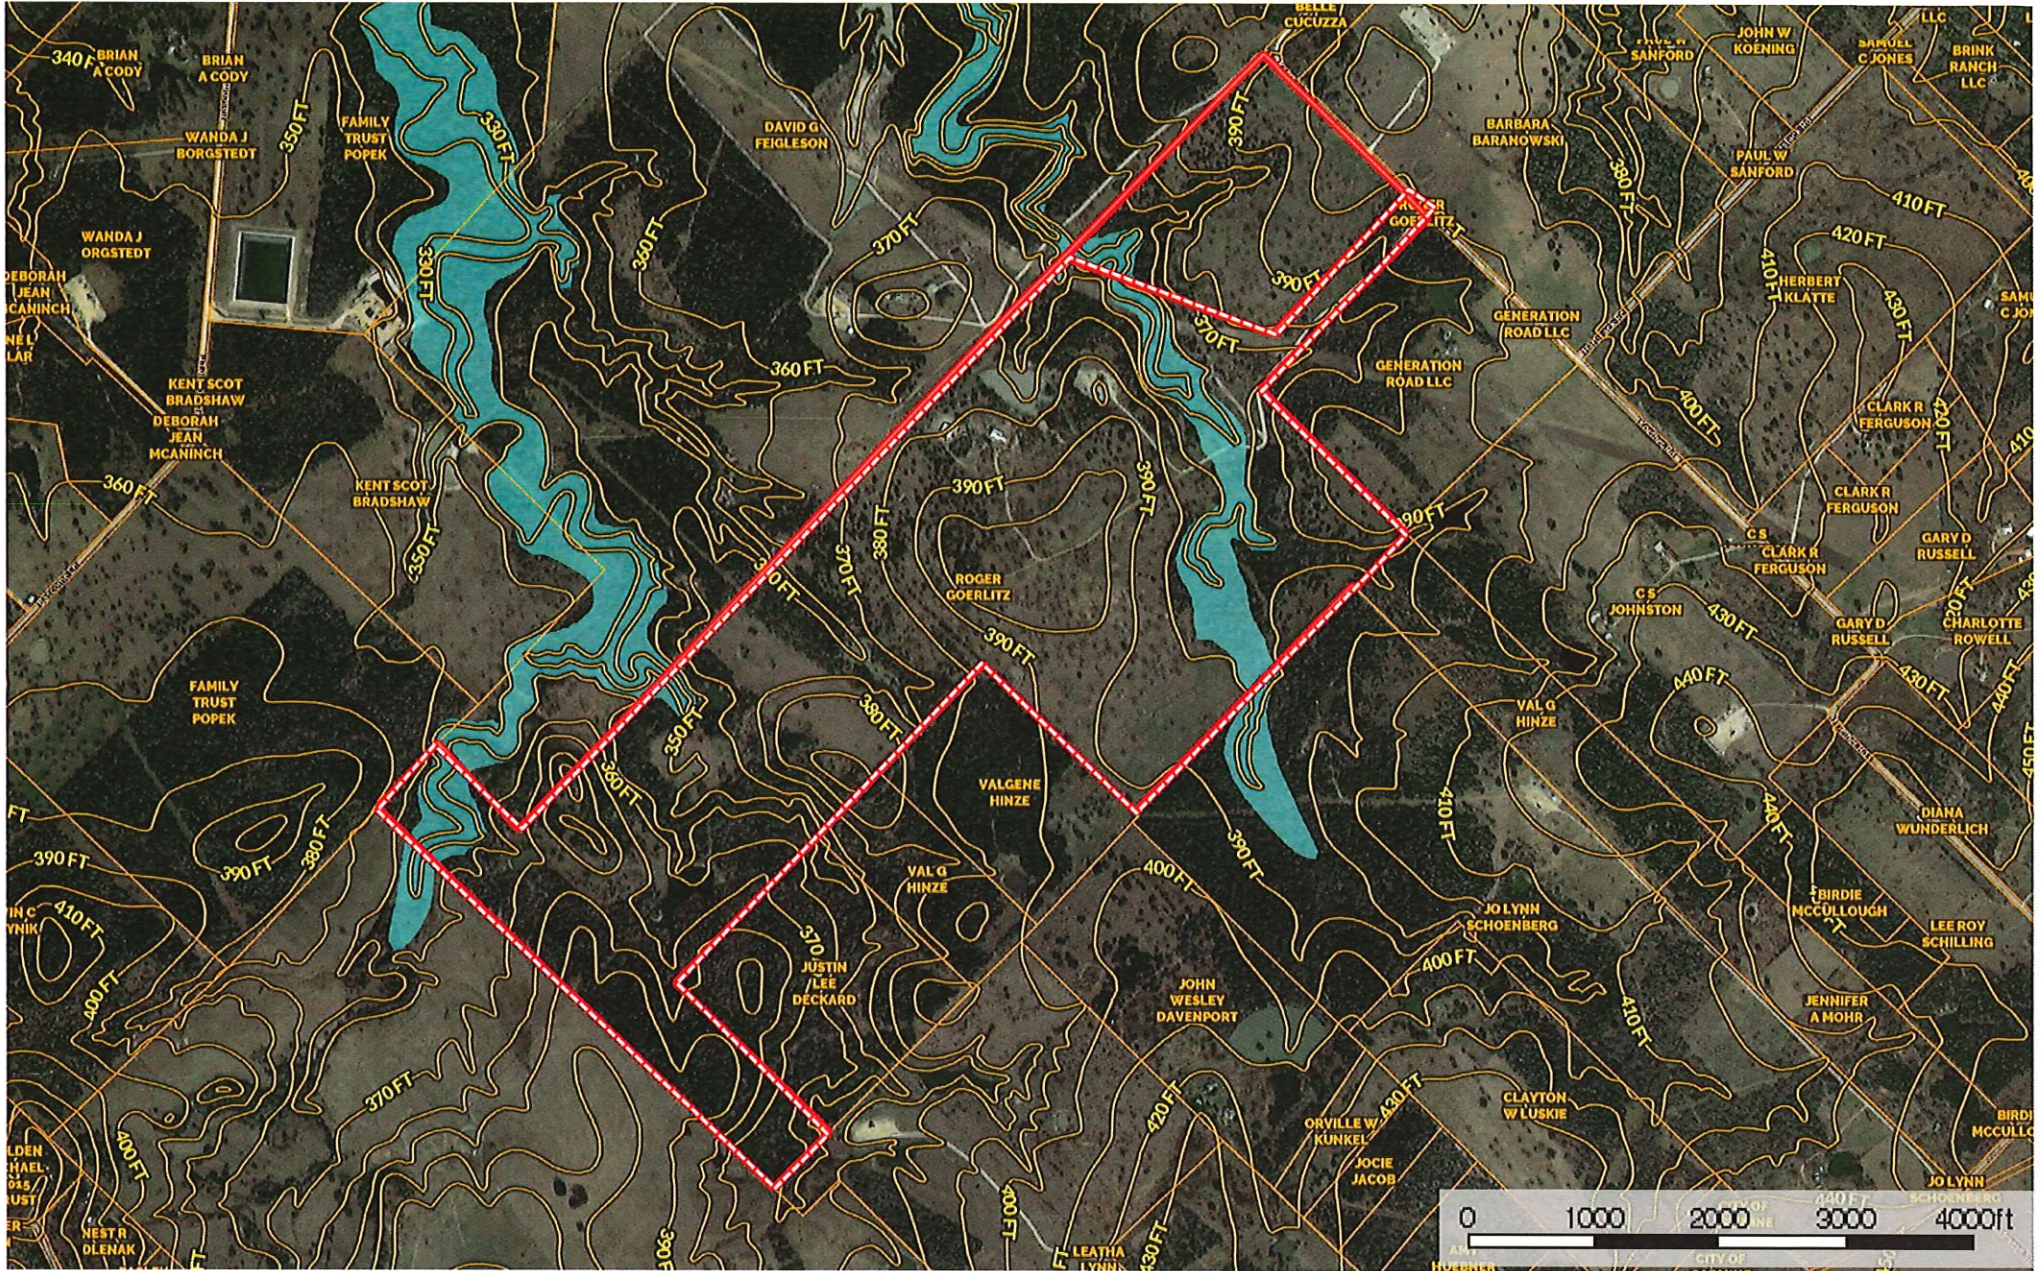

2755 Koether Rd
 Washington County, Texas, 341 AC +/-

-  Boundary
-  Boundary
-  100 Year Floodplain
-  500 Year Floodplain
-  Floodway
-  Special
-  Unmapped/ Not Included