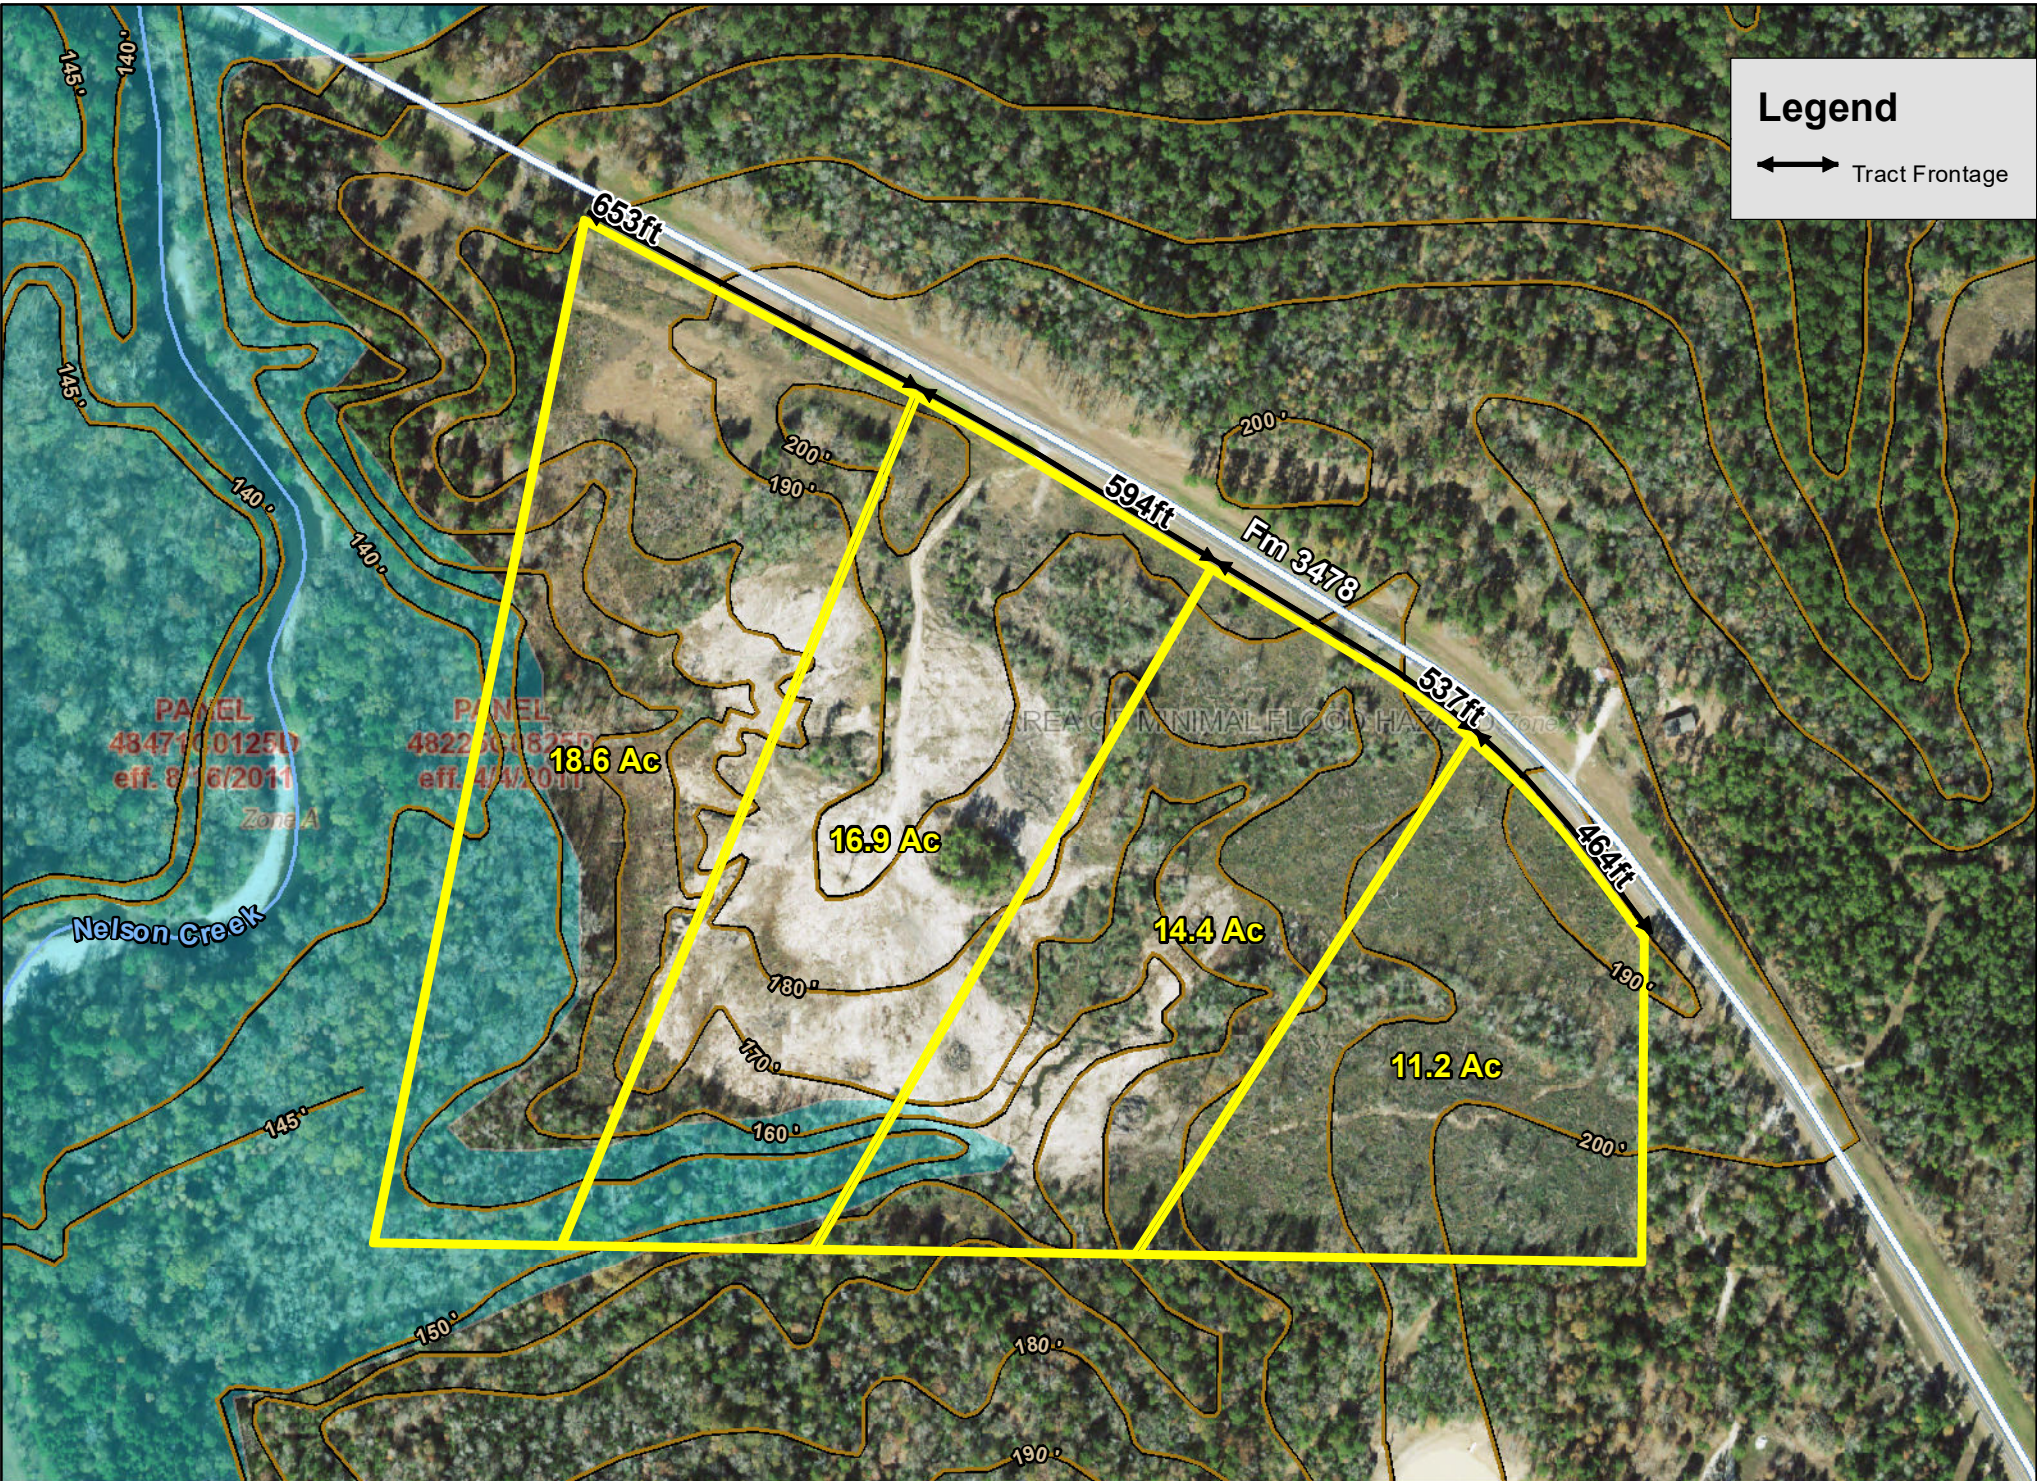

Legend

←→ Tract Frontage

FM 3478, Huntsville, Walker Co., TX

For illustration purposes only.