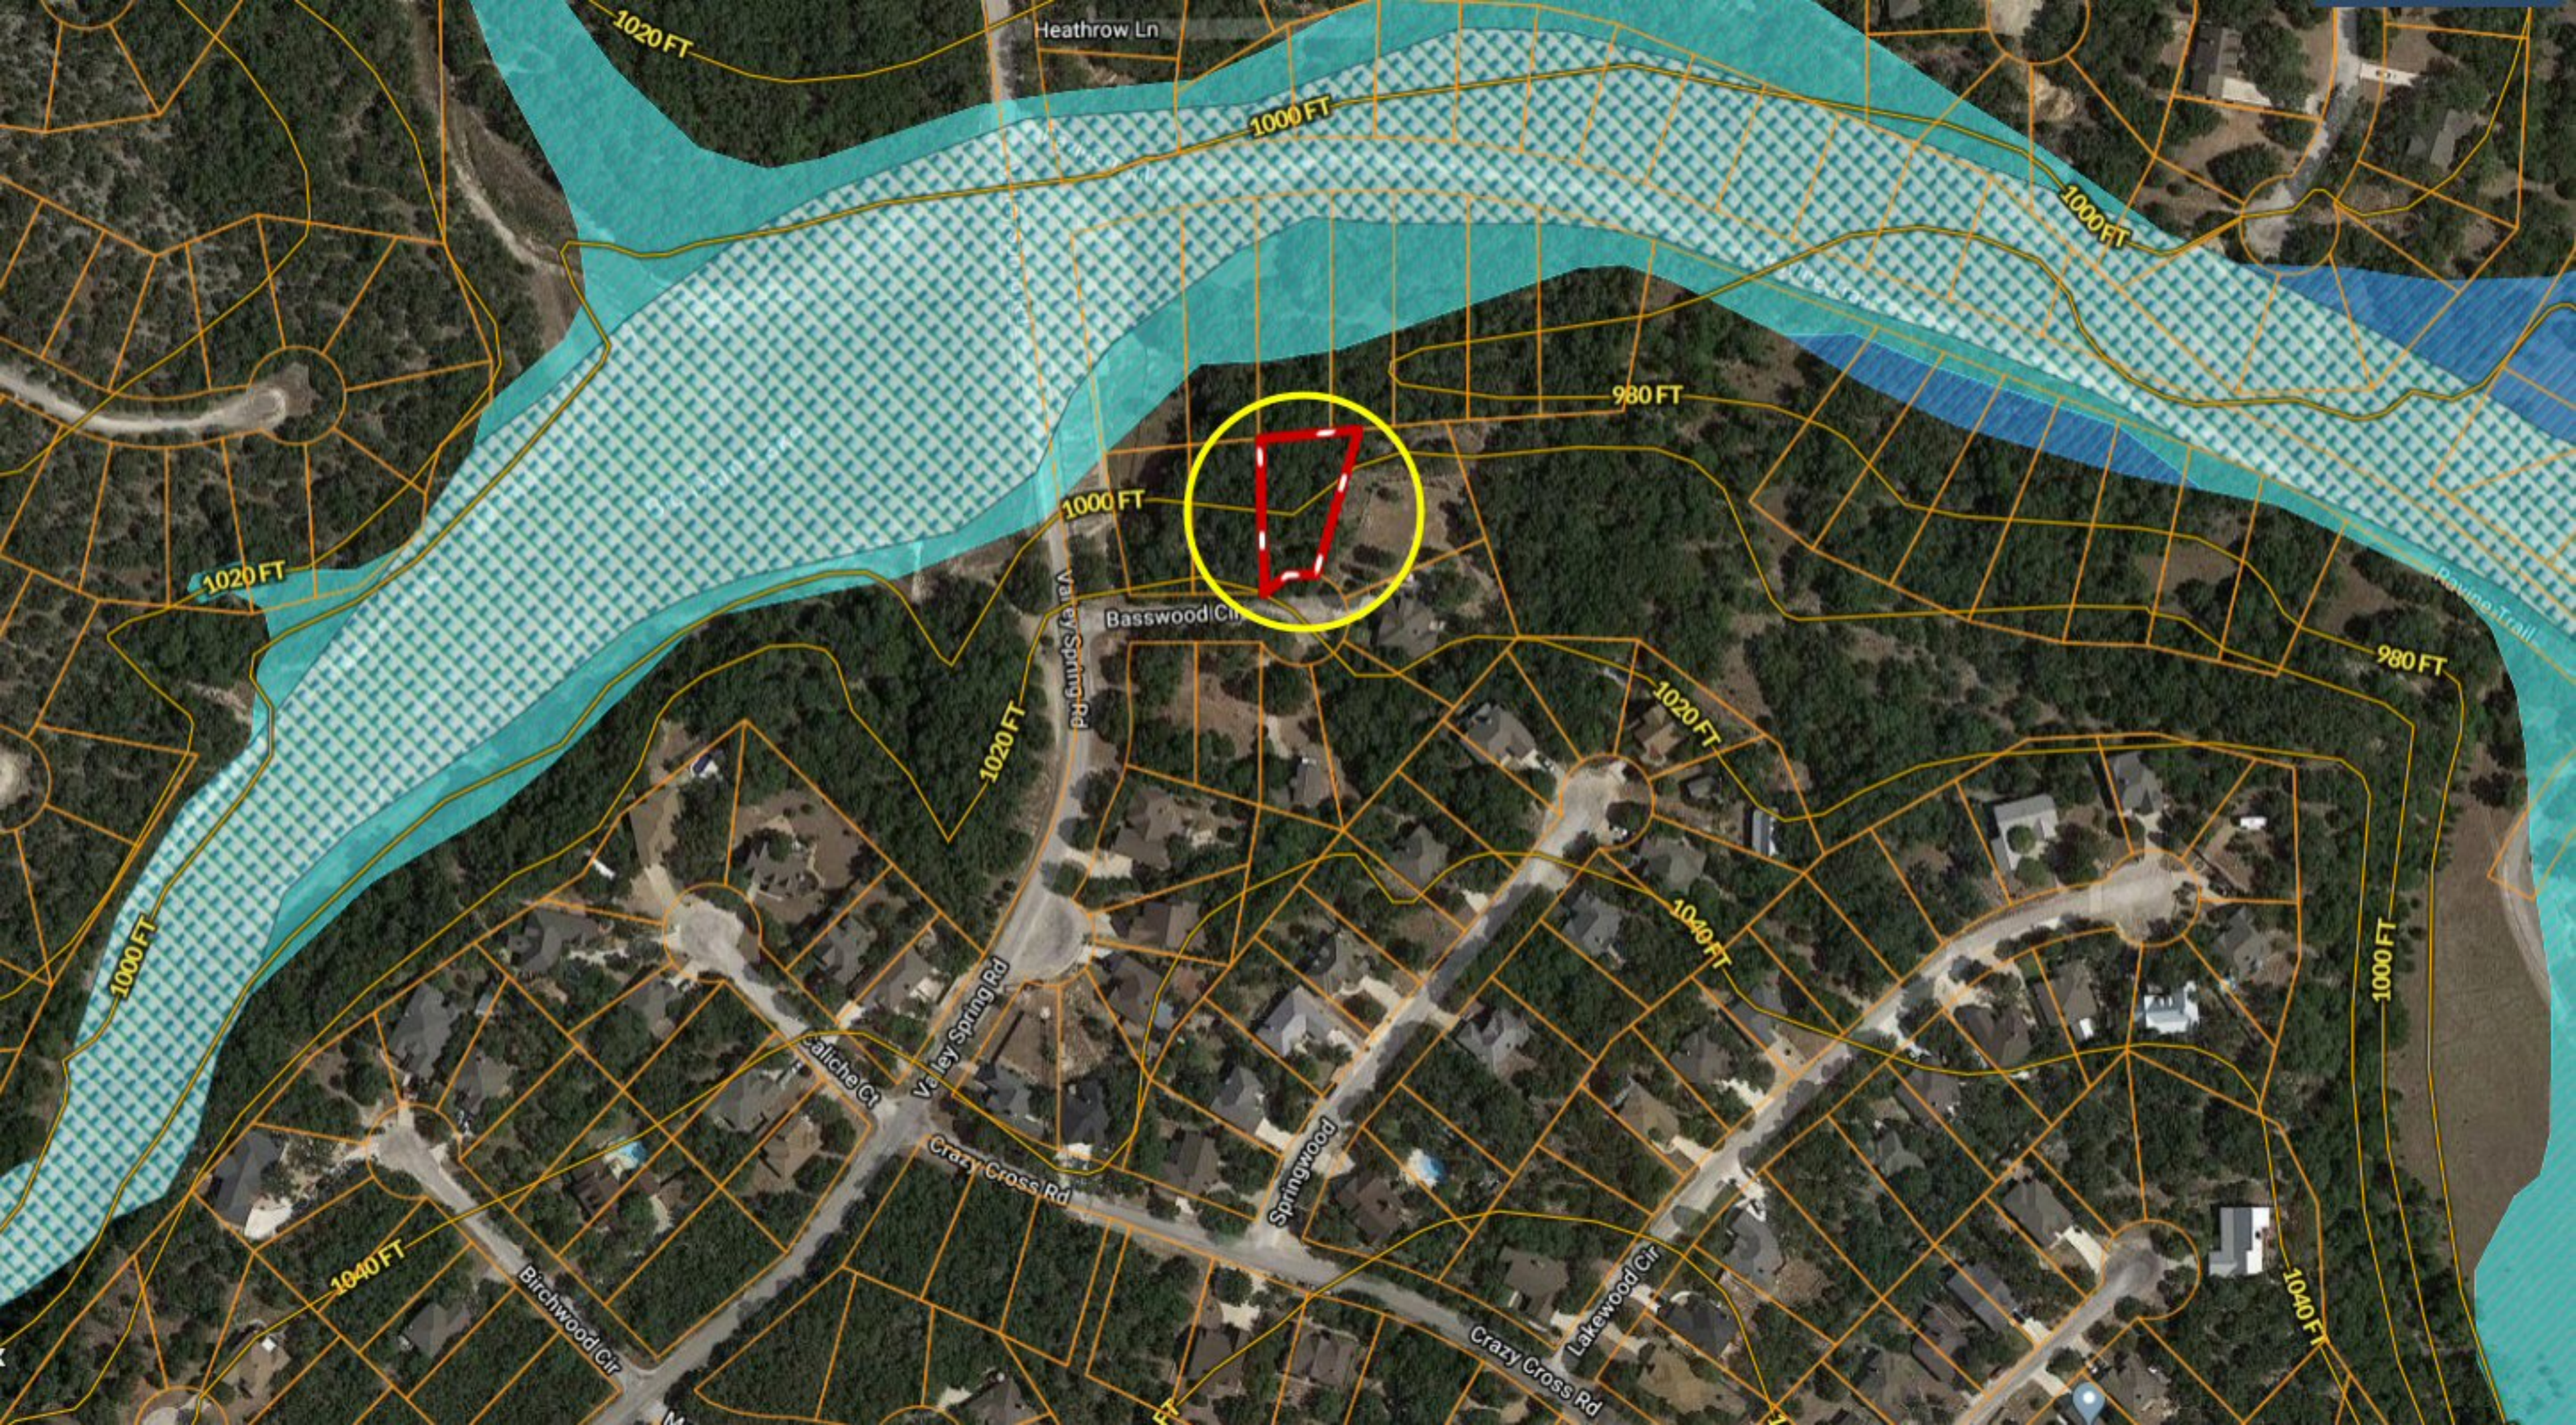

\*\*\* QUARTER-ACRE \*\*\* Lot 54 Basswood Circle ~ Wimberley TX

Copyright © and (P) 1988–2010 Microsoft Corporation and/or its suppliers. All rights reserved. <http://www.microsoft.com/mappoint/>  
Certain mapping and direction data © 2010 NAVTEQ. All rights reserved. The Data for areas of Canada includes information taken with permission from Canadian authorities, including: © Her Majesty the Queen in Right of Canada, © Queen's Printer for Ontario. NAVTEQ and NAVTEQ ON BOARD are trademarks of NAVTEQ. © 2010 Tele Atlas North America, Inc. All rights reserved. Tele Atlas and Tele Atlas North America are trademarks of Tele Atlas, Inc. © 2010 by Applied Geographic Systems. All rights reserved.

Heathrow Ln

1000 FT

1000 FT

980 FT

1000 FT

Basswood Cir

Valley Spring Rd

980 FT

1020 FT

1040 FT

1000 FT

Saliche Ct

Valley Spring Rd

Crazy Cross Rd

Springwood

1040 FT

Birchwood Cir

Crazy Cross Rd

Lakewood Cir

1040 FT