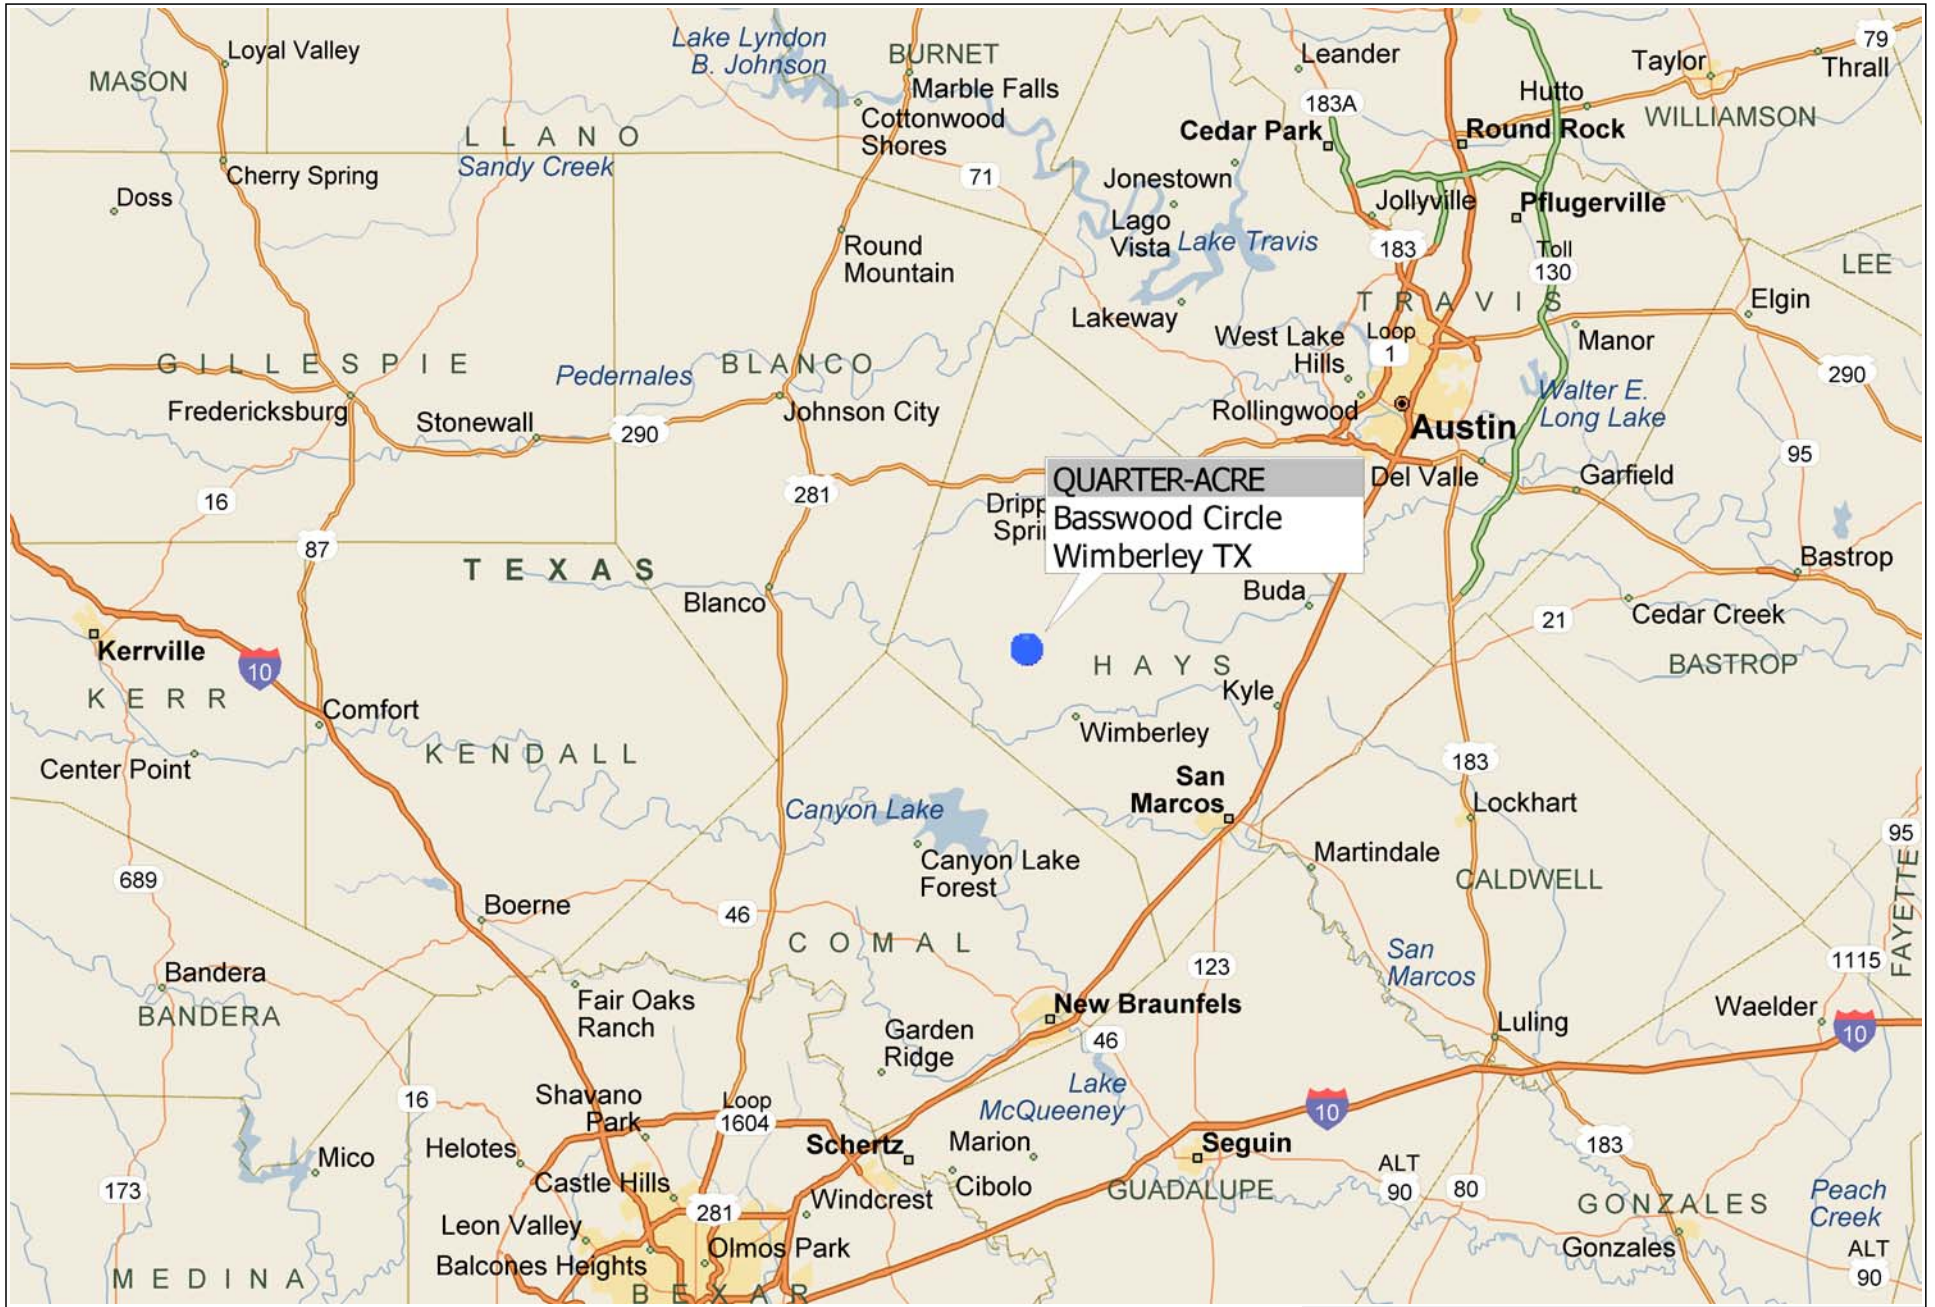

\*\*\* QUARTER-ACRE \*\*\* Lot 54 Basswood Circle ~ Wimberley TX

Copyright © and (P) 1988–2010 Microsoft Corporation and/or its suppliers. All rights reserved. <http://www.microsoft.com/mappoint/>  
Certain mapping and direction data © 2010 NAVTEQ. All rights reserved. The Data for areas of Canada includes information taken with permission from Canadian authorities, including: © Her Majesty the Queen in Right of Canada, © Queen's Printer for Ontario. NAVTEQ and NAVTEQ ON BOARD are trademarks of NAVTEQ. © 2010 Tele Atlas North America, Inc. All rights reserved. Tele Atlas and Tele Atlas North America are trademarks of Tele Atlas, Inc. © 2010 by Applied Geographic Systems. All rights reserved.

Heathrow Ln

1000 FT

1000 FT

980 FT

1000 FT

Basswood Cir

Valley Spring Rd

980 FT

Birchwood Cir

Crazy Cross Rd

Lakewood Cir

1040 FT