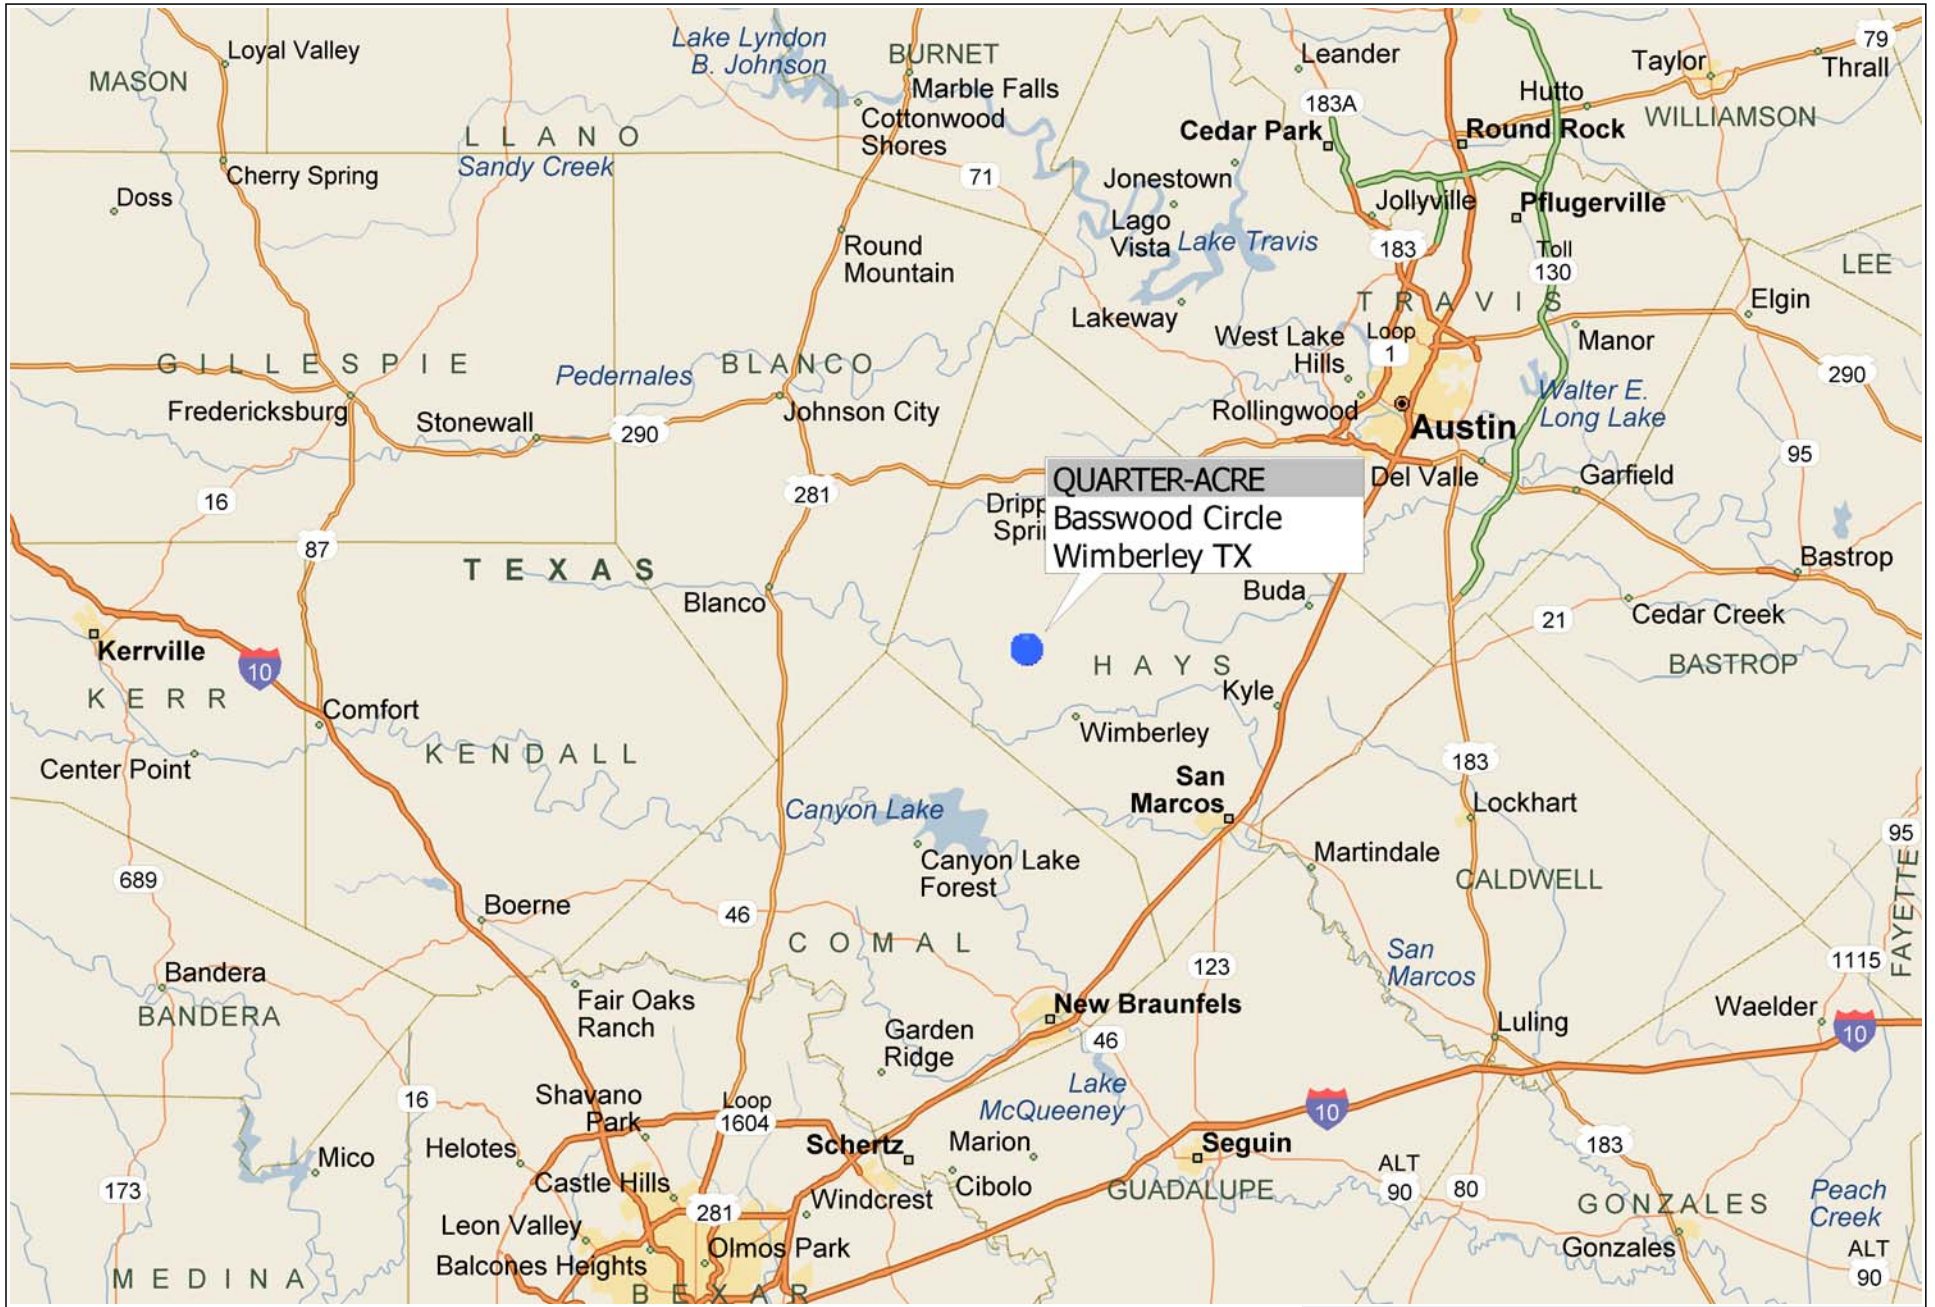

*** QUARTER-ACRE *** Lot 56 Basswood Circle ~ Wimberley TX

Copyright © and (P) 1988–2010 Microsoft Corporation and/or its suppliers. All rights reserved. <http://www.microsoft.com/mappoint/>
Certain mapping and direction data © 2010 NAVTEQ. All rights reserved. The Data for areas of Canada includes information taken with permission from Canadian authorities, including: © Her Majesty the Queen in Right of Canada, © Queen's Printer for Ontario. NAVTEQ and NAVTEQ ON BOARD are trademarks of NAVTEQ. © 2010 Tele Atlas North America, Inc. All rights reserved. Tele Atlas and Tele Atlas North America are trademarks of Tele Atlas, Inc. © 2010 by Applied Geographic Systems. All rights reserved.

Valley Spring Rd

Basswood Cir

1020 FT

1020 FT