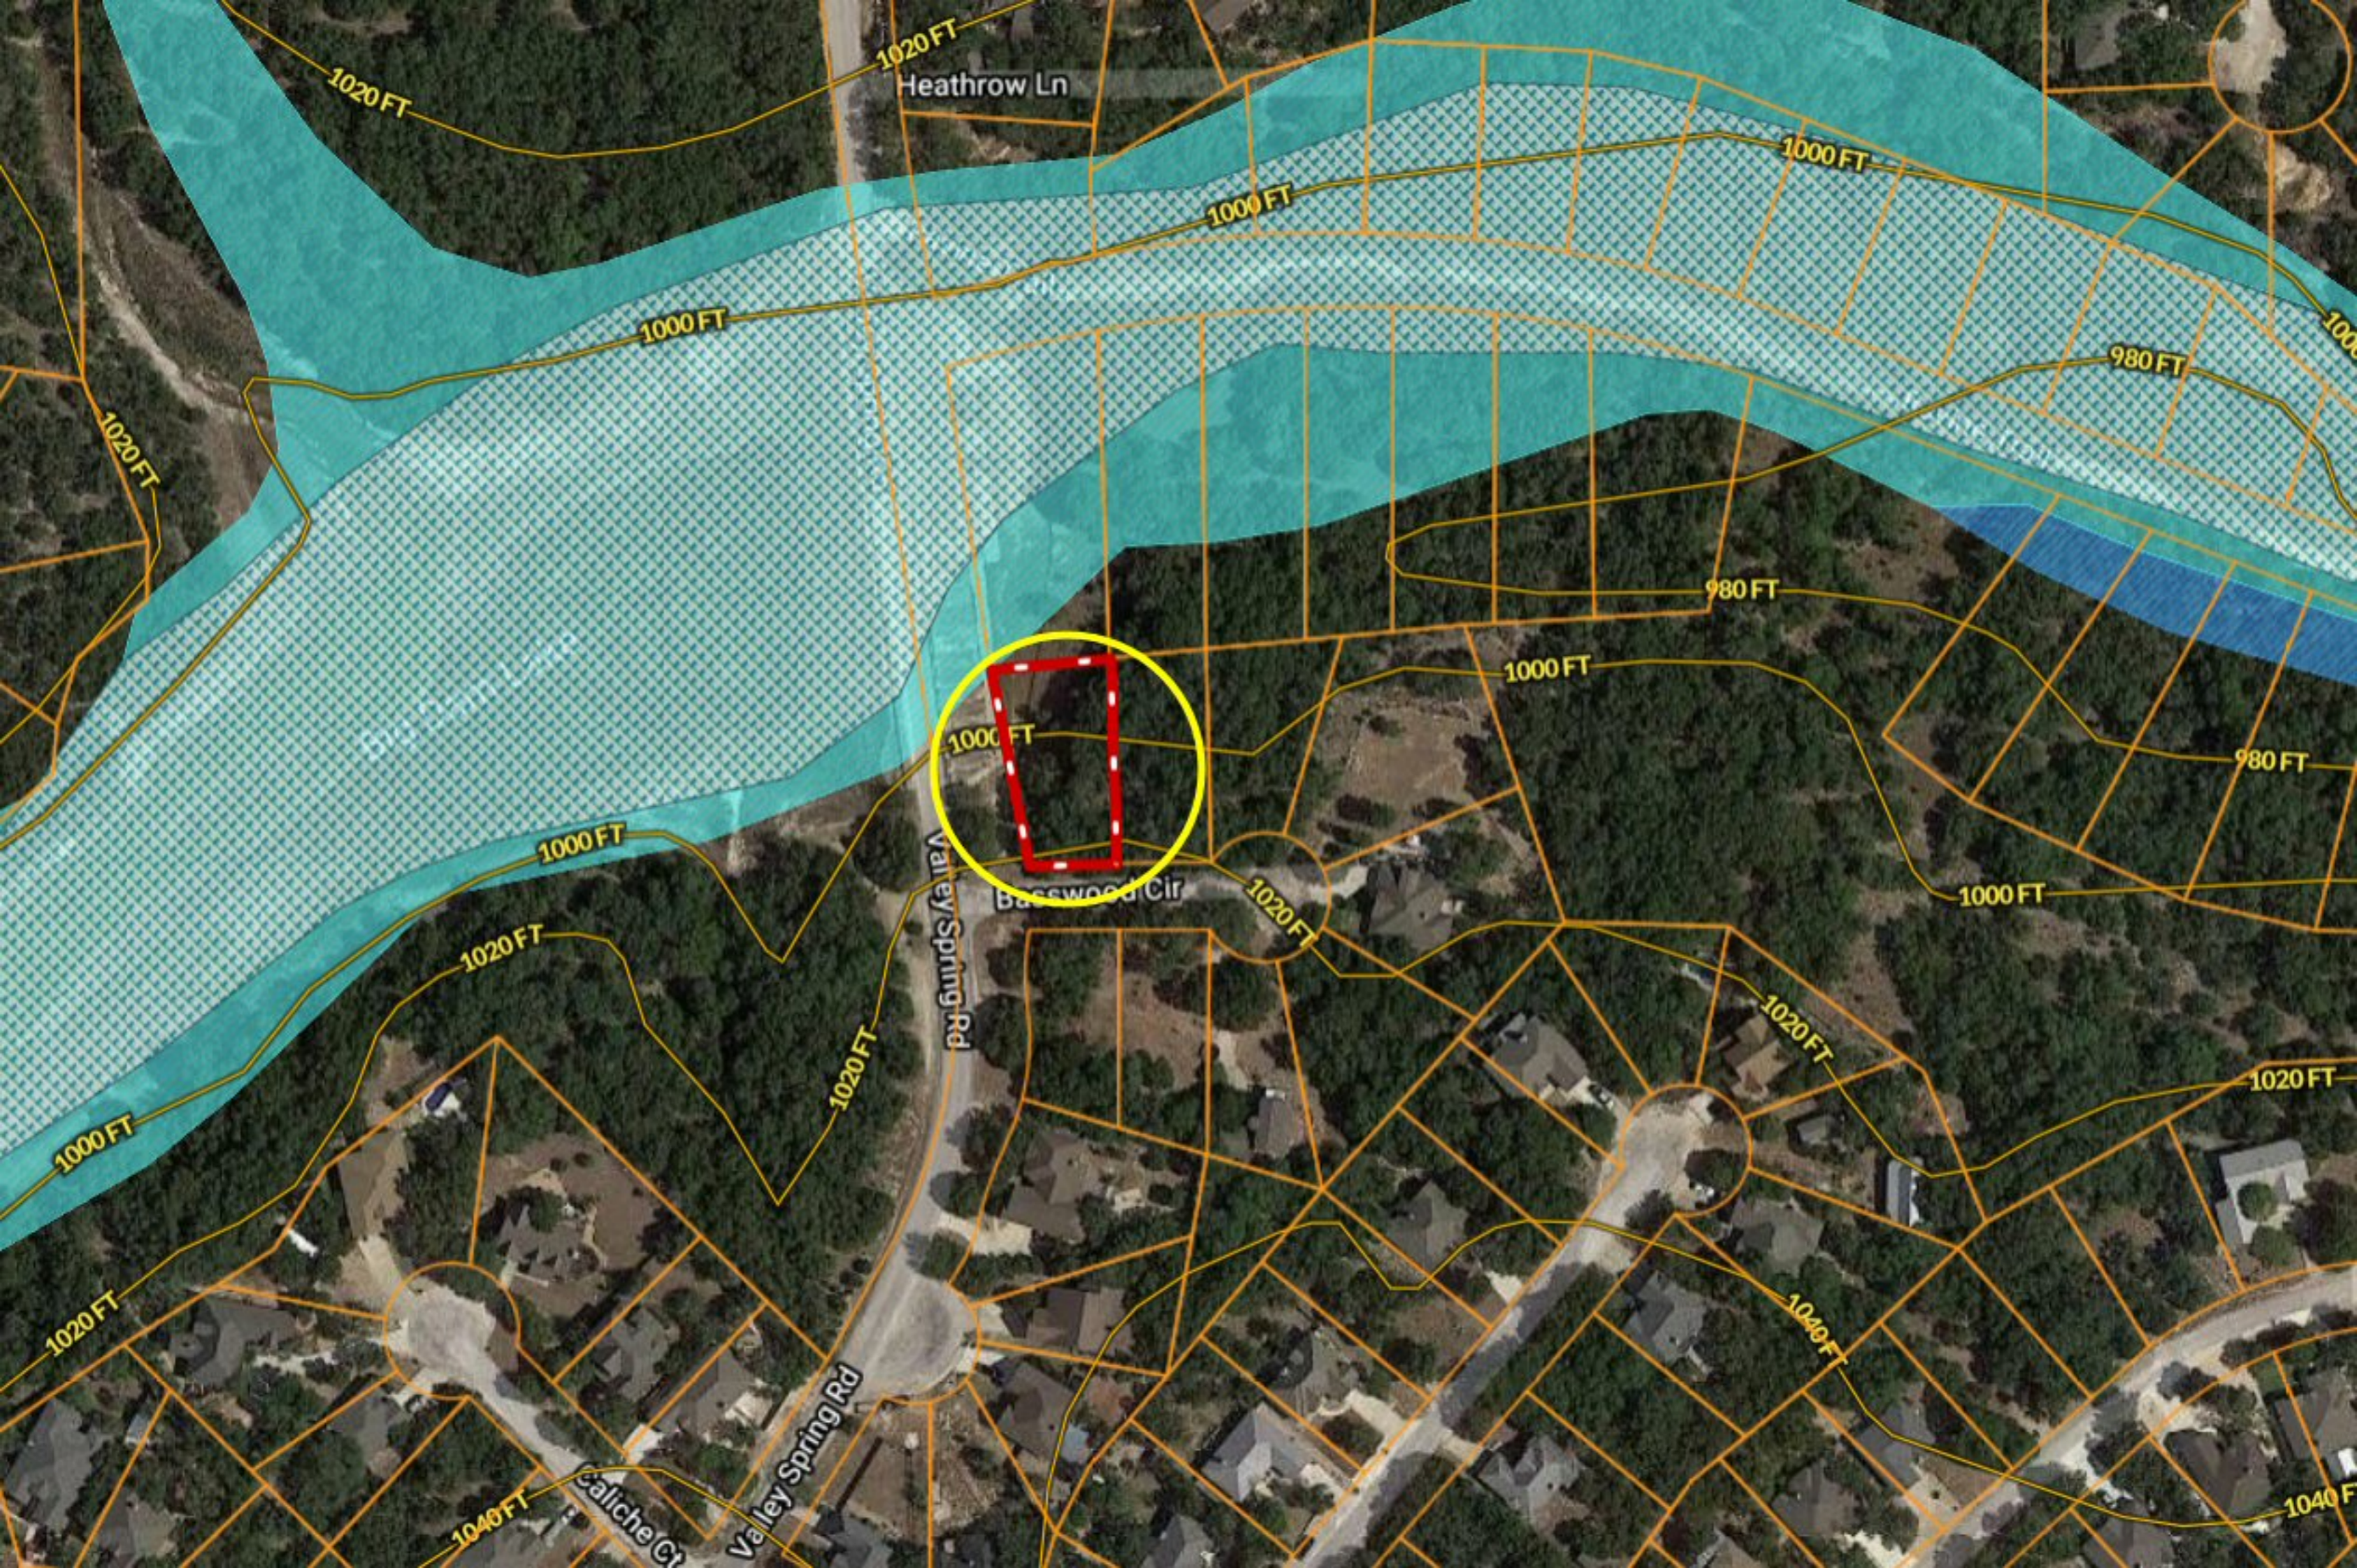

*** QUARTER-ACRE *** Lot 56 Basswood Circle ~ Wimberley TX

Copyright © and (P) 1988–2010 Microsoft Corporation and/or its suppliers. All rights reserved. <http://www.microsoft.com/mappoint/>
Certain mapping and direction data © 2010 NAVTEQ. All rights reserved. The Data for areas of Canada includes information taken with permission from Canadian authorities, including: © Her Majesty the Queen in Right of Canada, © Queen's Printer for Ontario. NAVTEQ and NAVTEQ ON BOARD are trademarks of NAVTEQ. © 2010 Tele Atlas North America, Inc. All rights reserved. Tele Atlas and Tele Atlas North America are trademarks of Tele Atlas, Inc. © 2010 by Applied Geographic Systems. All rights reserved.

980 FT

1000 FT

1000 FT

1000 FT

1020 FT

1020 FT

1020 FT

1000 FT

Valley Spring Rd

Basswood Cir

1020 FT

1020 FT