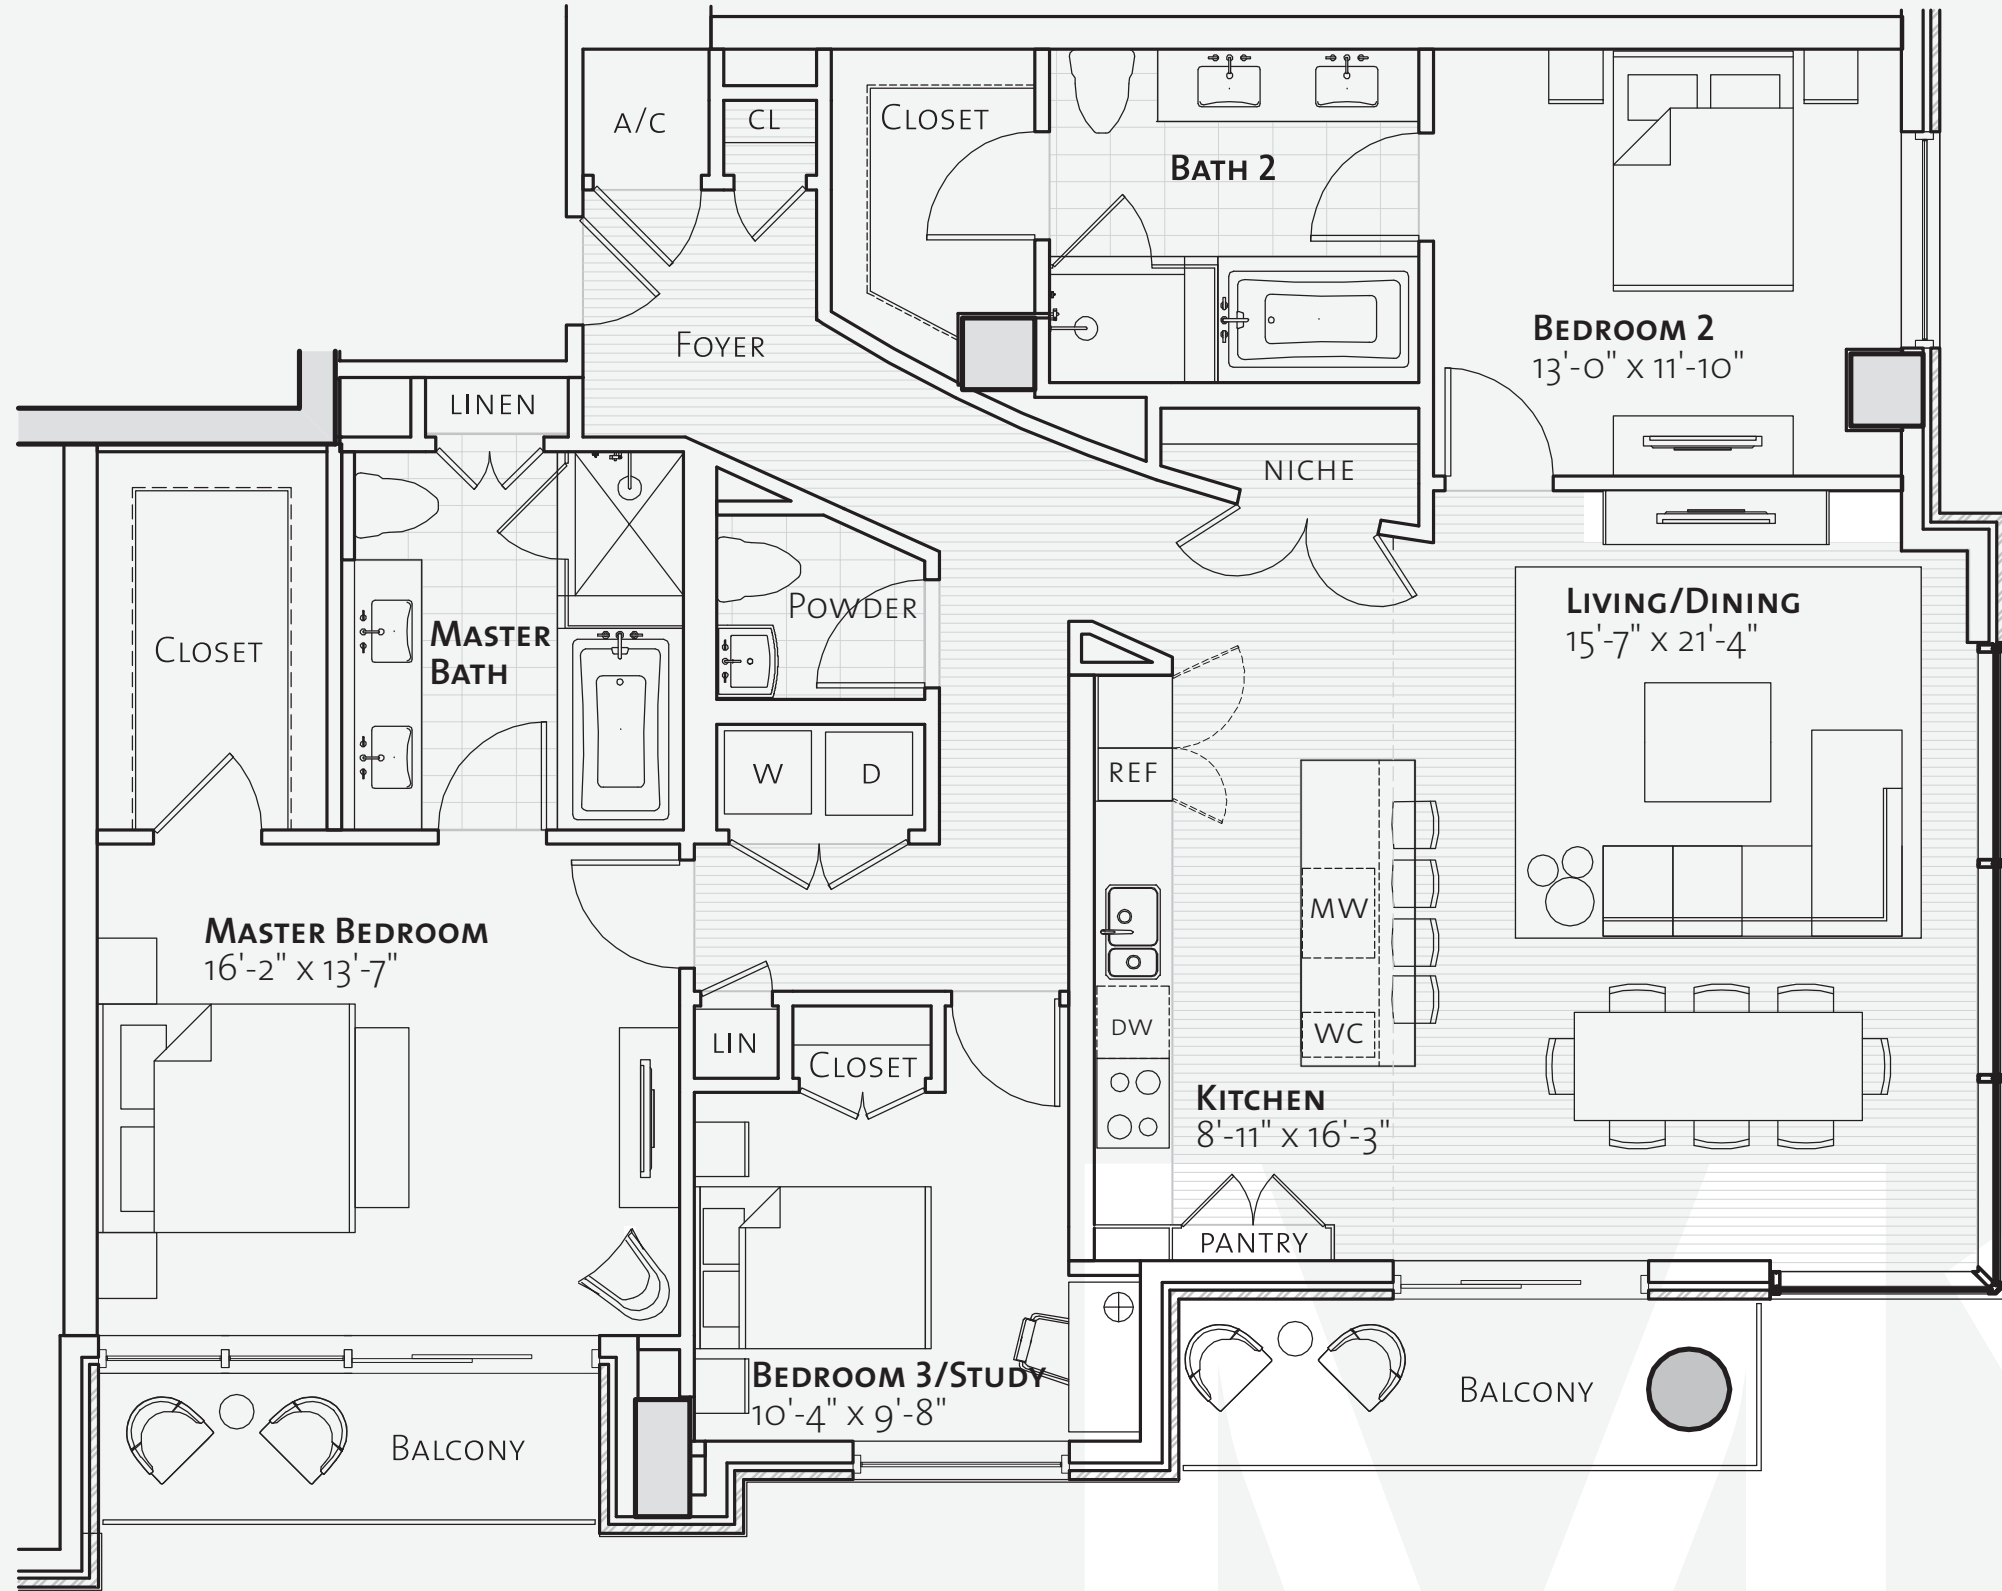

HIGHLAND TOWER

MOCKINGBIRD

3 BEDROOM, 2 1/2 BATH

LIVING: 1,818 SQ.FT. | BALCONY: 145 SQ.FT.

TOTAL: 1,963 SQ.FT.

SCALE: 3/16" = 1'-0"