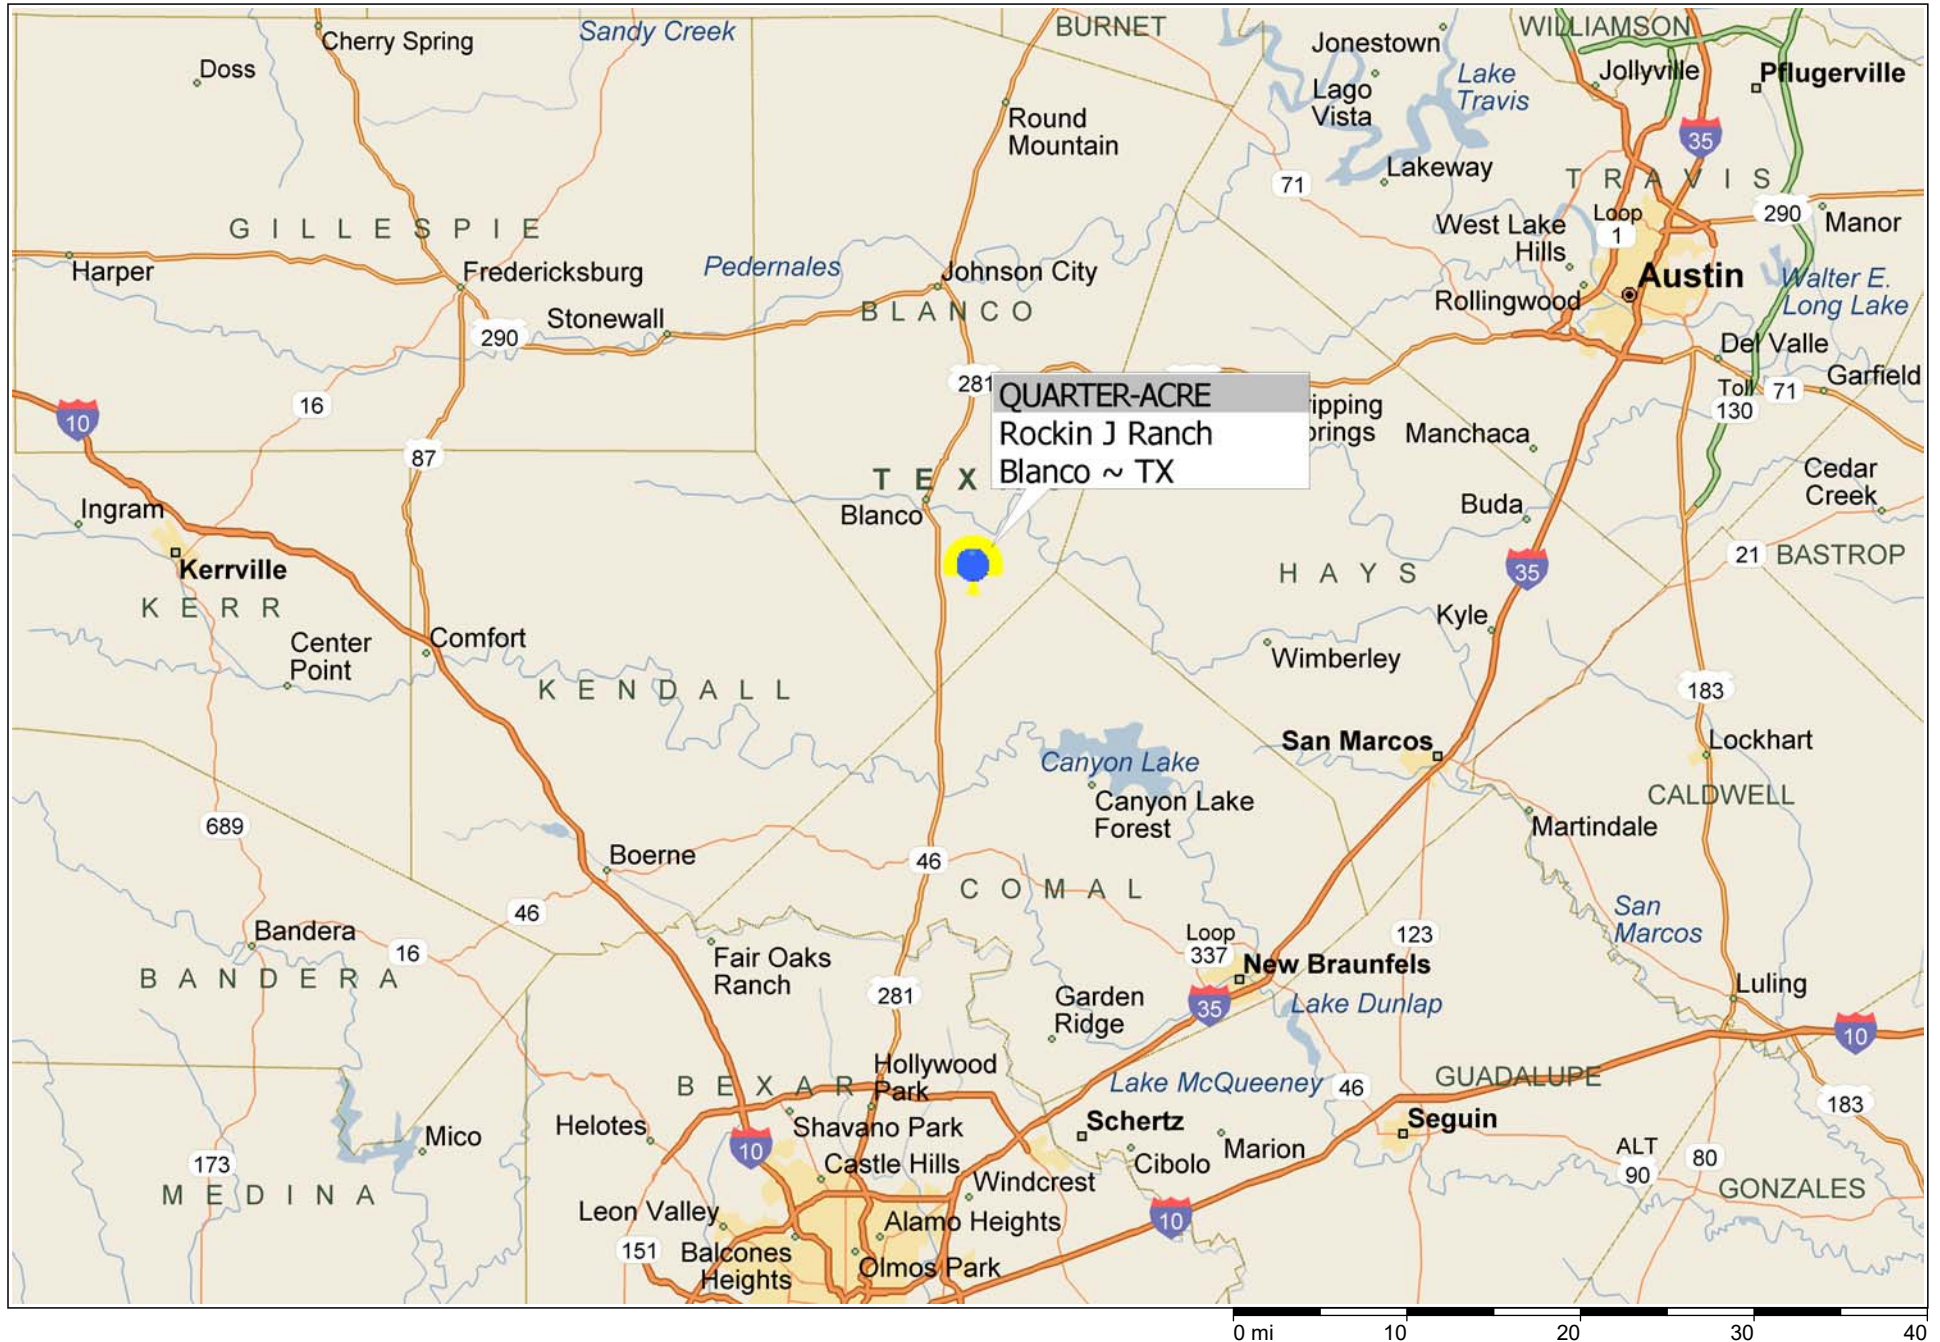

*** PREMIUM QUARTER-ACRE LOT *** Rockin J Ranch ~ Blanco TX

John Price

John Price

Frank Jones

John Price

John Price

1380 FT

1380 FT