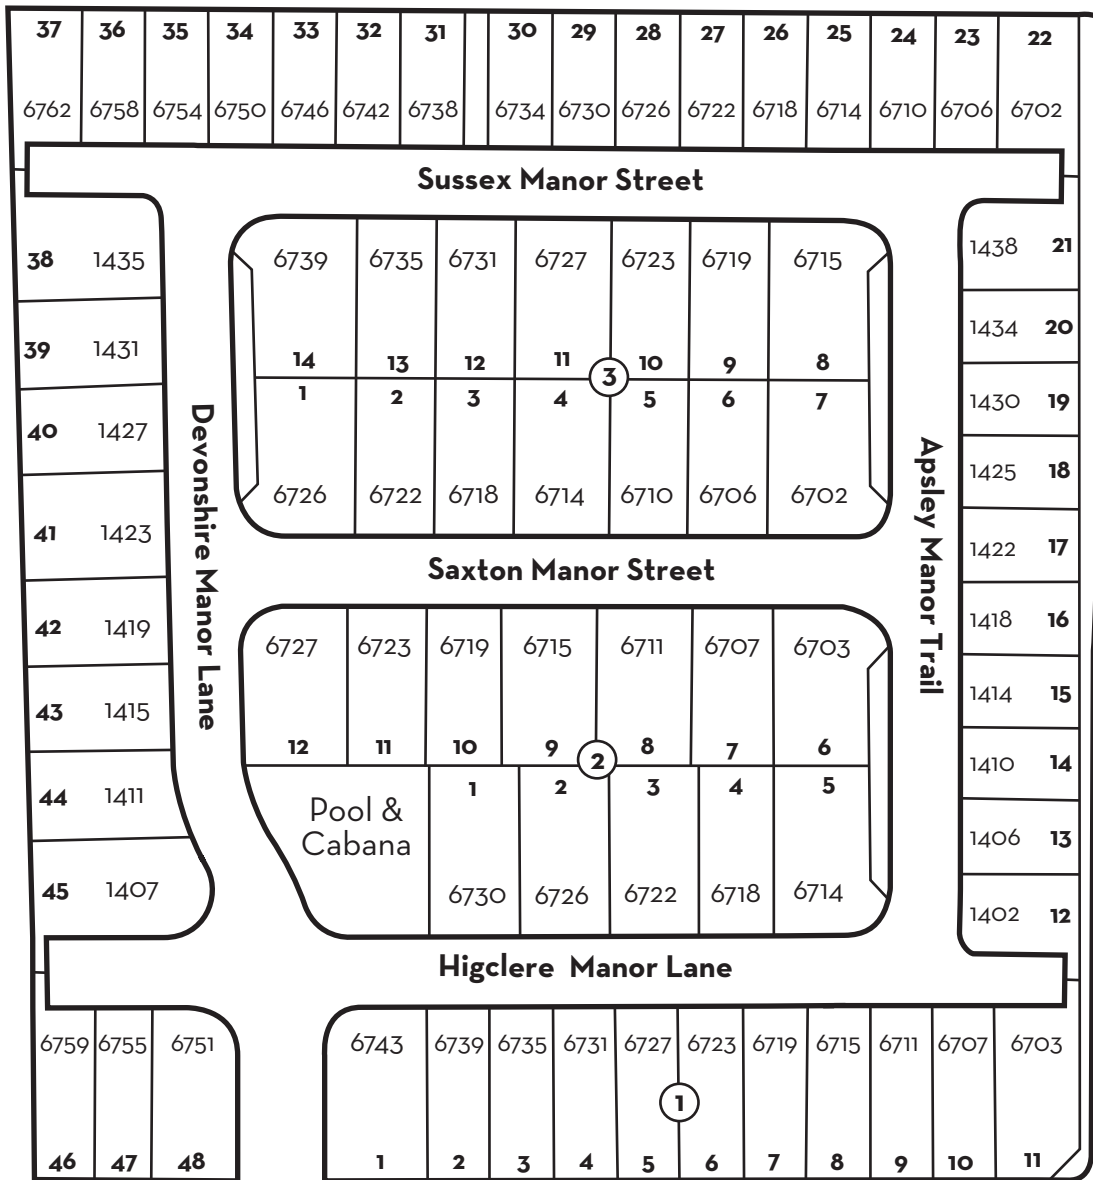

First Floor

Second Floor

Options

- Super Shower
- Guest Suite ILO
- Bedrooms 2 and 3 to "Guest Suite"
- Bedroom 4
- Guest Suite ILO
- Bedrooms 2 and 3 to "Guest Suite" With Bonus

Third Floor

Options

- Bedroom 5 with Bath 3 at Bonus
- Bonus Room
- Bath 4 at Bonus
- 1/2 Bath at Bonus

# WESTVIEW MANOR

## CENTRAL LIVING by David Weekley Homes

ShadyVilla Lane

Westview Drive