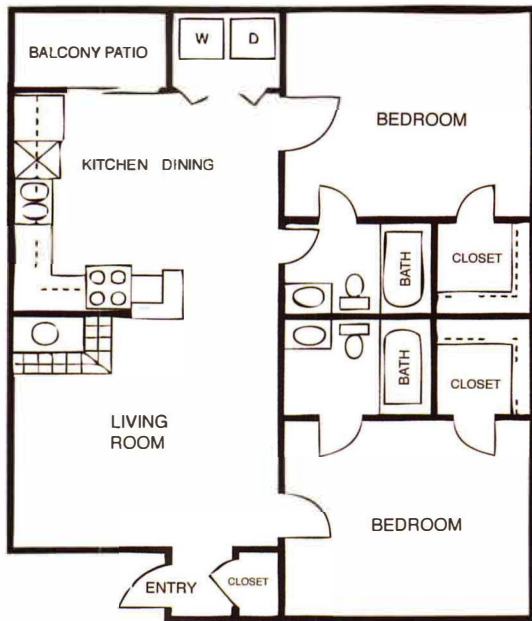

AT COVE VIEW

TWO BEDROOM FLOOR PLANS

PLAN F
TWO BEDROOM / ONE BATH
TOWNHOUSE
1031 SQUARE FEET
ROYAL

PLAN E
TWO BEDROOM / TWO BATH
888 SQUARE FEET

SEGO

PLAN D
TWO BEDROOM / ONE BATH
800 SQUARE FEET

SIERRA - #1614