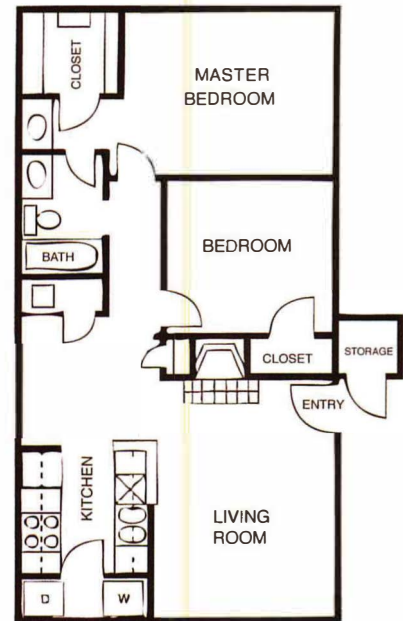

AT COVE VIEW

TWO BEDROOM FLOOR PLANS

PLAN F
TWO BEDROOM / ONE BATH
TOWNHOUSE
1031 SQUARE FEET
ROYAL

PLAN E
TWO BEDROOM / TWO BATH
888 SQUARE FEET

SEGO

PLAN D
TWO BEDROOM / ONE BATH
800 SQUARE FEET

SIERRA - #1614