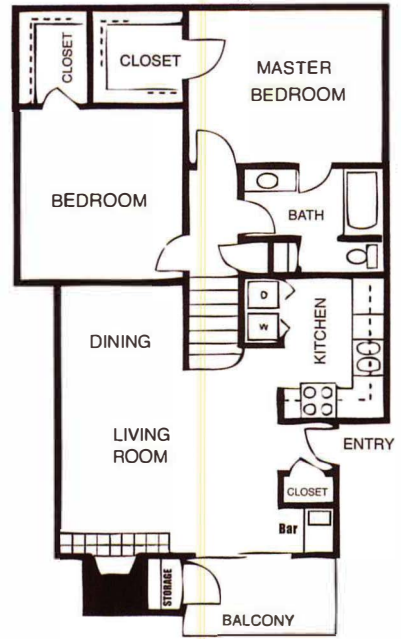

AT COVE VIEW

TWO BEDROOM FLOOR PLANS

PLAN F
TWO BEDROOM / ONE BATH
TOWNHOUSE
1031 SQUARE FEET
ROYAL

PLAN E
TWO BEDROOM / TWO BATH
888 SQUARE FEET

SEGO

PLAN D
TWO BEDROOM / ONE BATH
800 SQUARE FEET

SIERRA - #1614