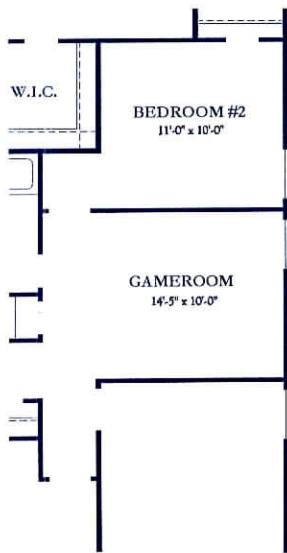

Floorplan

Trophy Homes

Plan 4513

1754 square feet

OPT. GAMEROOM

www.MyTrophyHome.com

Plans, prices, specifications and square footages are approximate and subject to change without notice.