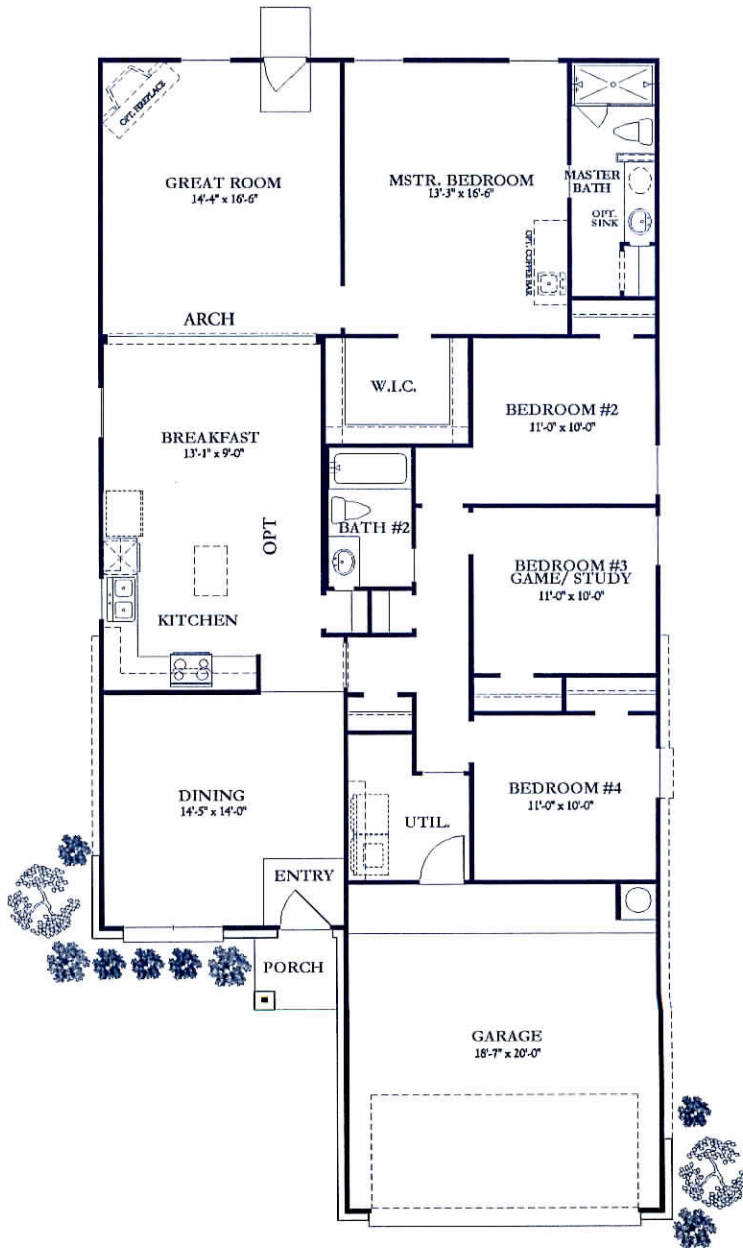

Floorplan

Trophy Homes

Plan 4513

1754 square feet

OPT. GAMEROOM

www.MyTrophyHome.com

Plans, prices, specifications and square footages are approximate and subject to change without notice.