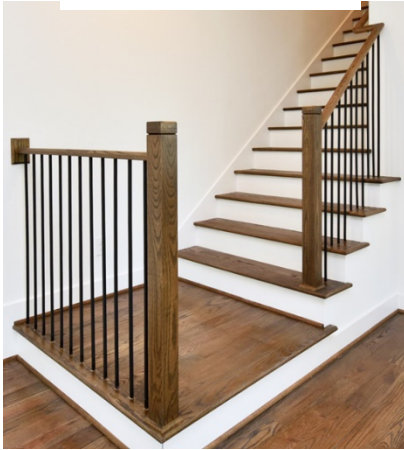

MISC.

Stair Hardware