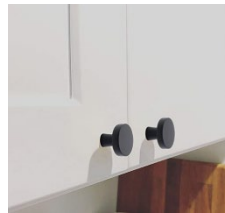

Powder Room
Black Cabinet Knobs