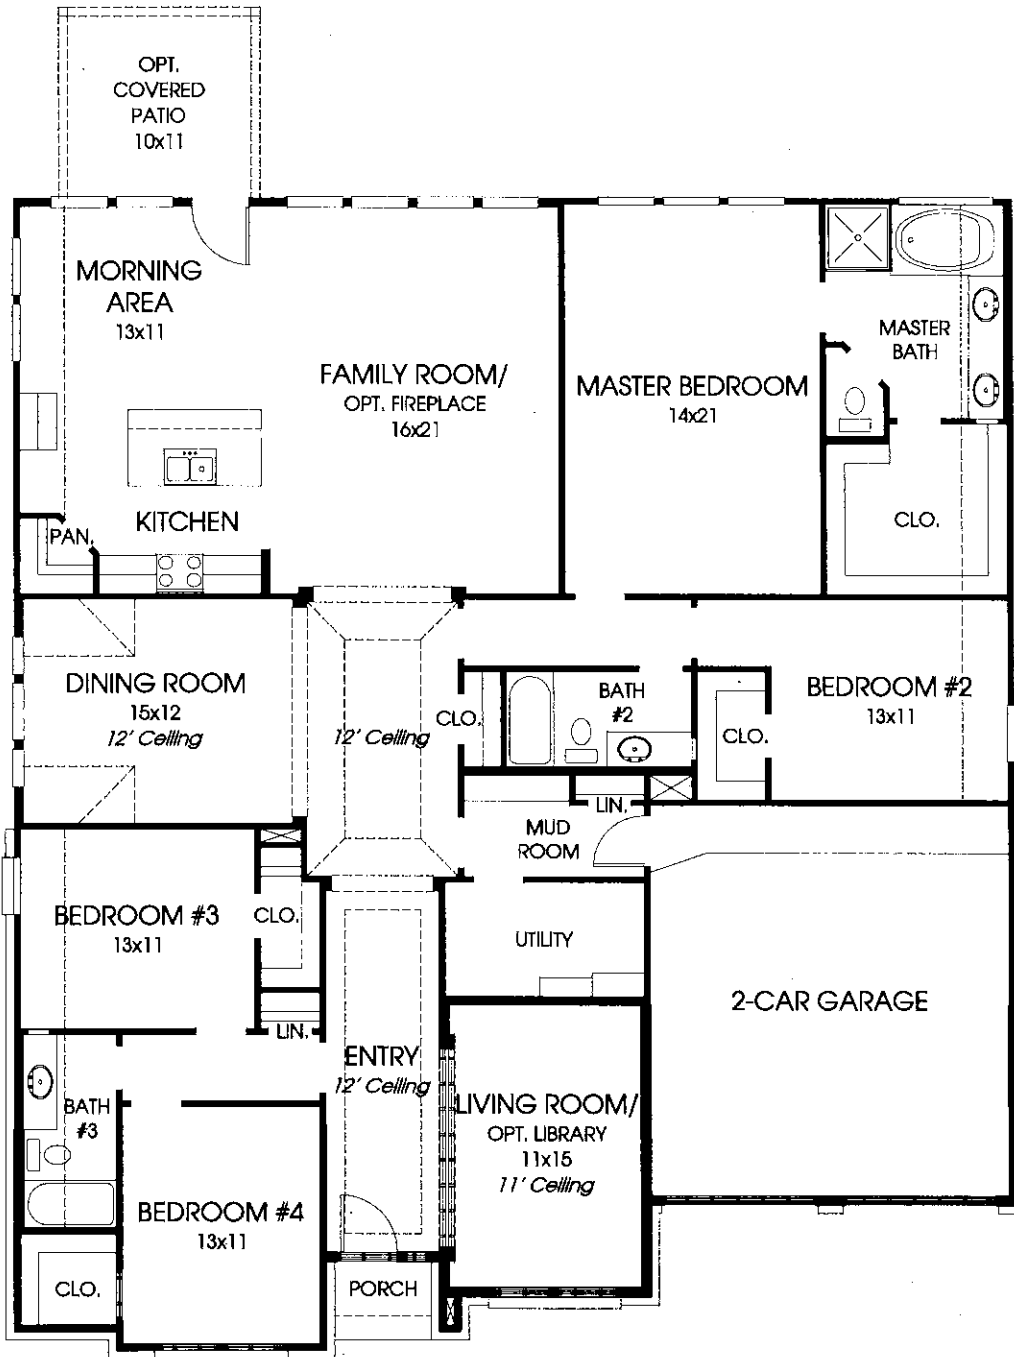

DESIGNS

Plan 2623W

This home contains approximately 2,623 square feet and includes four bedrooms and three baths.

Note: The options listed on this brochure are available at an additional cost.

07/29/2010 - Perry Homes
(CL&CL-W)

PERRY HOMES