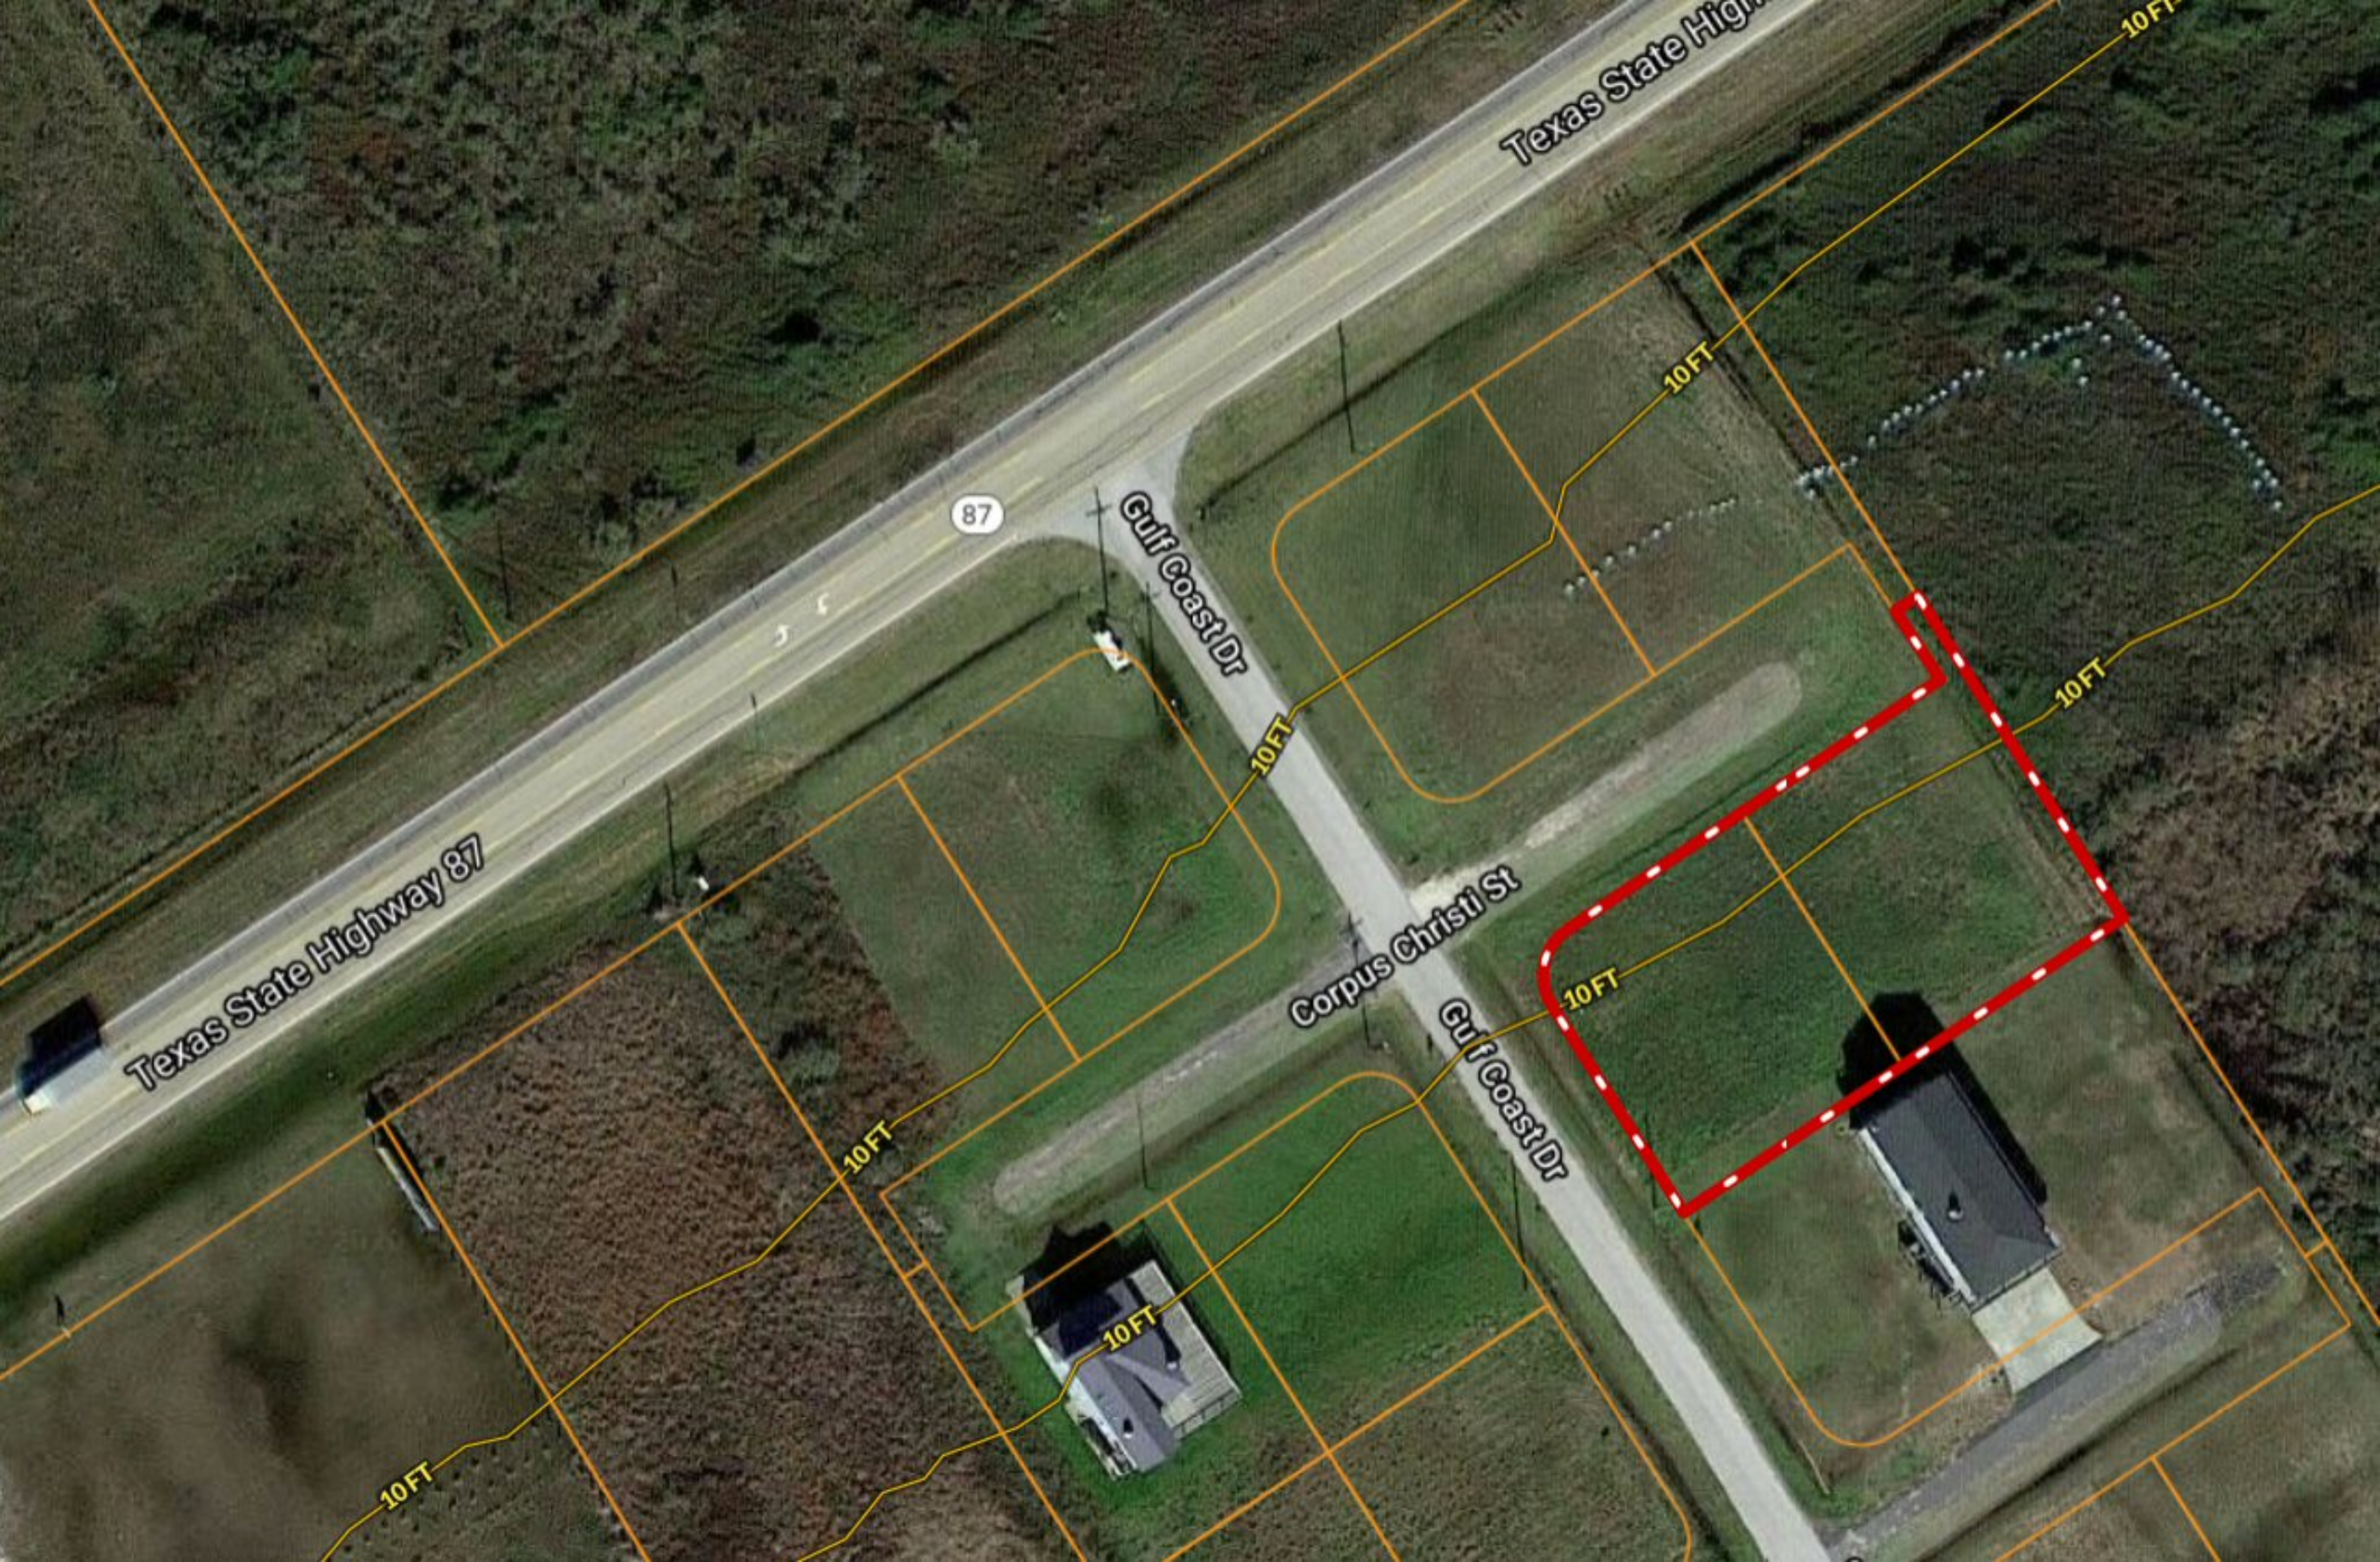

\*\*\* DOUBLE-LOT \*\*\* 210 Corpus Christi St ~ Crystal Beach TX

Gulf Intracoastal Waterway

SOUTH RD

BOYD RD

East Bay Dr N

JOHNSON RD

5FT

BOYD RD

87

5FT

STATE HWY 87

87

GULF COAST DR

GULFPORT VILLAGE

Bolivar Beach

ATKINSON ST

JOHNSON RD

STATE HWY 87

5FT

HOLIDAY SHORES

BUD DR

BOYD RD

Texas State Highway 87

Texas State Highway