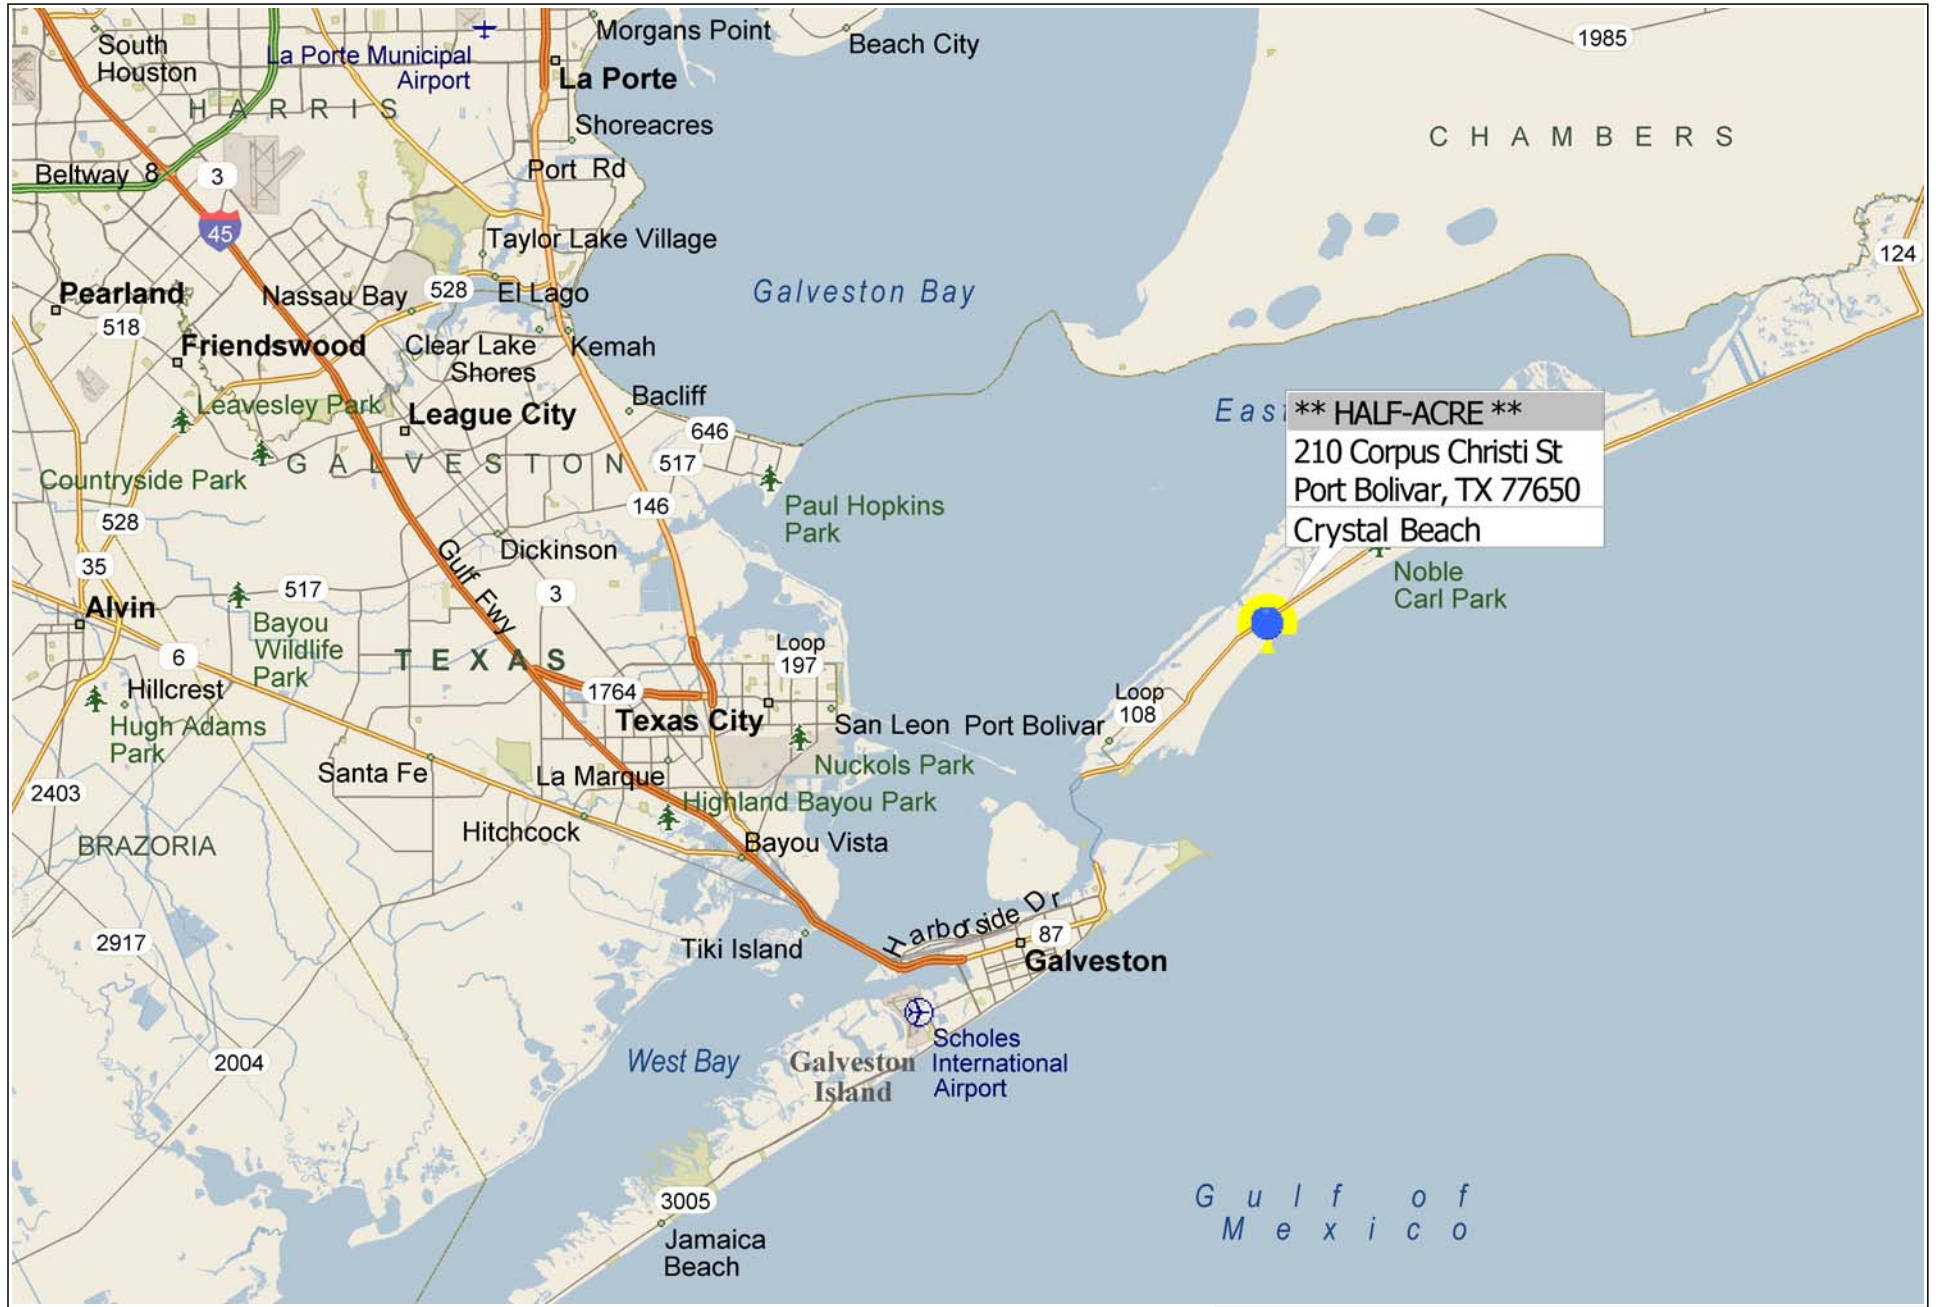

\*\*\* DOUBLE-LOT \*\*\* 210 Corpus Christi St ~ Crystal Beach TX

Gulf Intracoastal Waterway

SOUTH RD

BOYD RD

East Bay Dr N

JOHNSON RD

5FT

BOYD RD

87

5FT

STATE HWY 87

87

GULF COAST DR

GULFPORT VILLAGE

Bolivar Beach

ATKINSON ST

JOHNSON RD

STATE HWY 87

5FT

HOLIDAY SHORES

BUD DR

BOYD RD

Texas State Highway 87

Texas State Highway