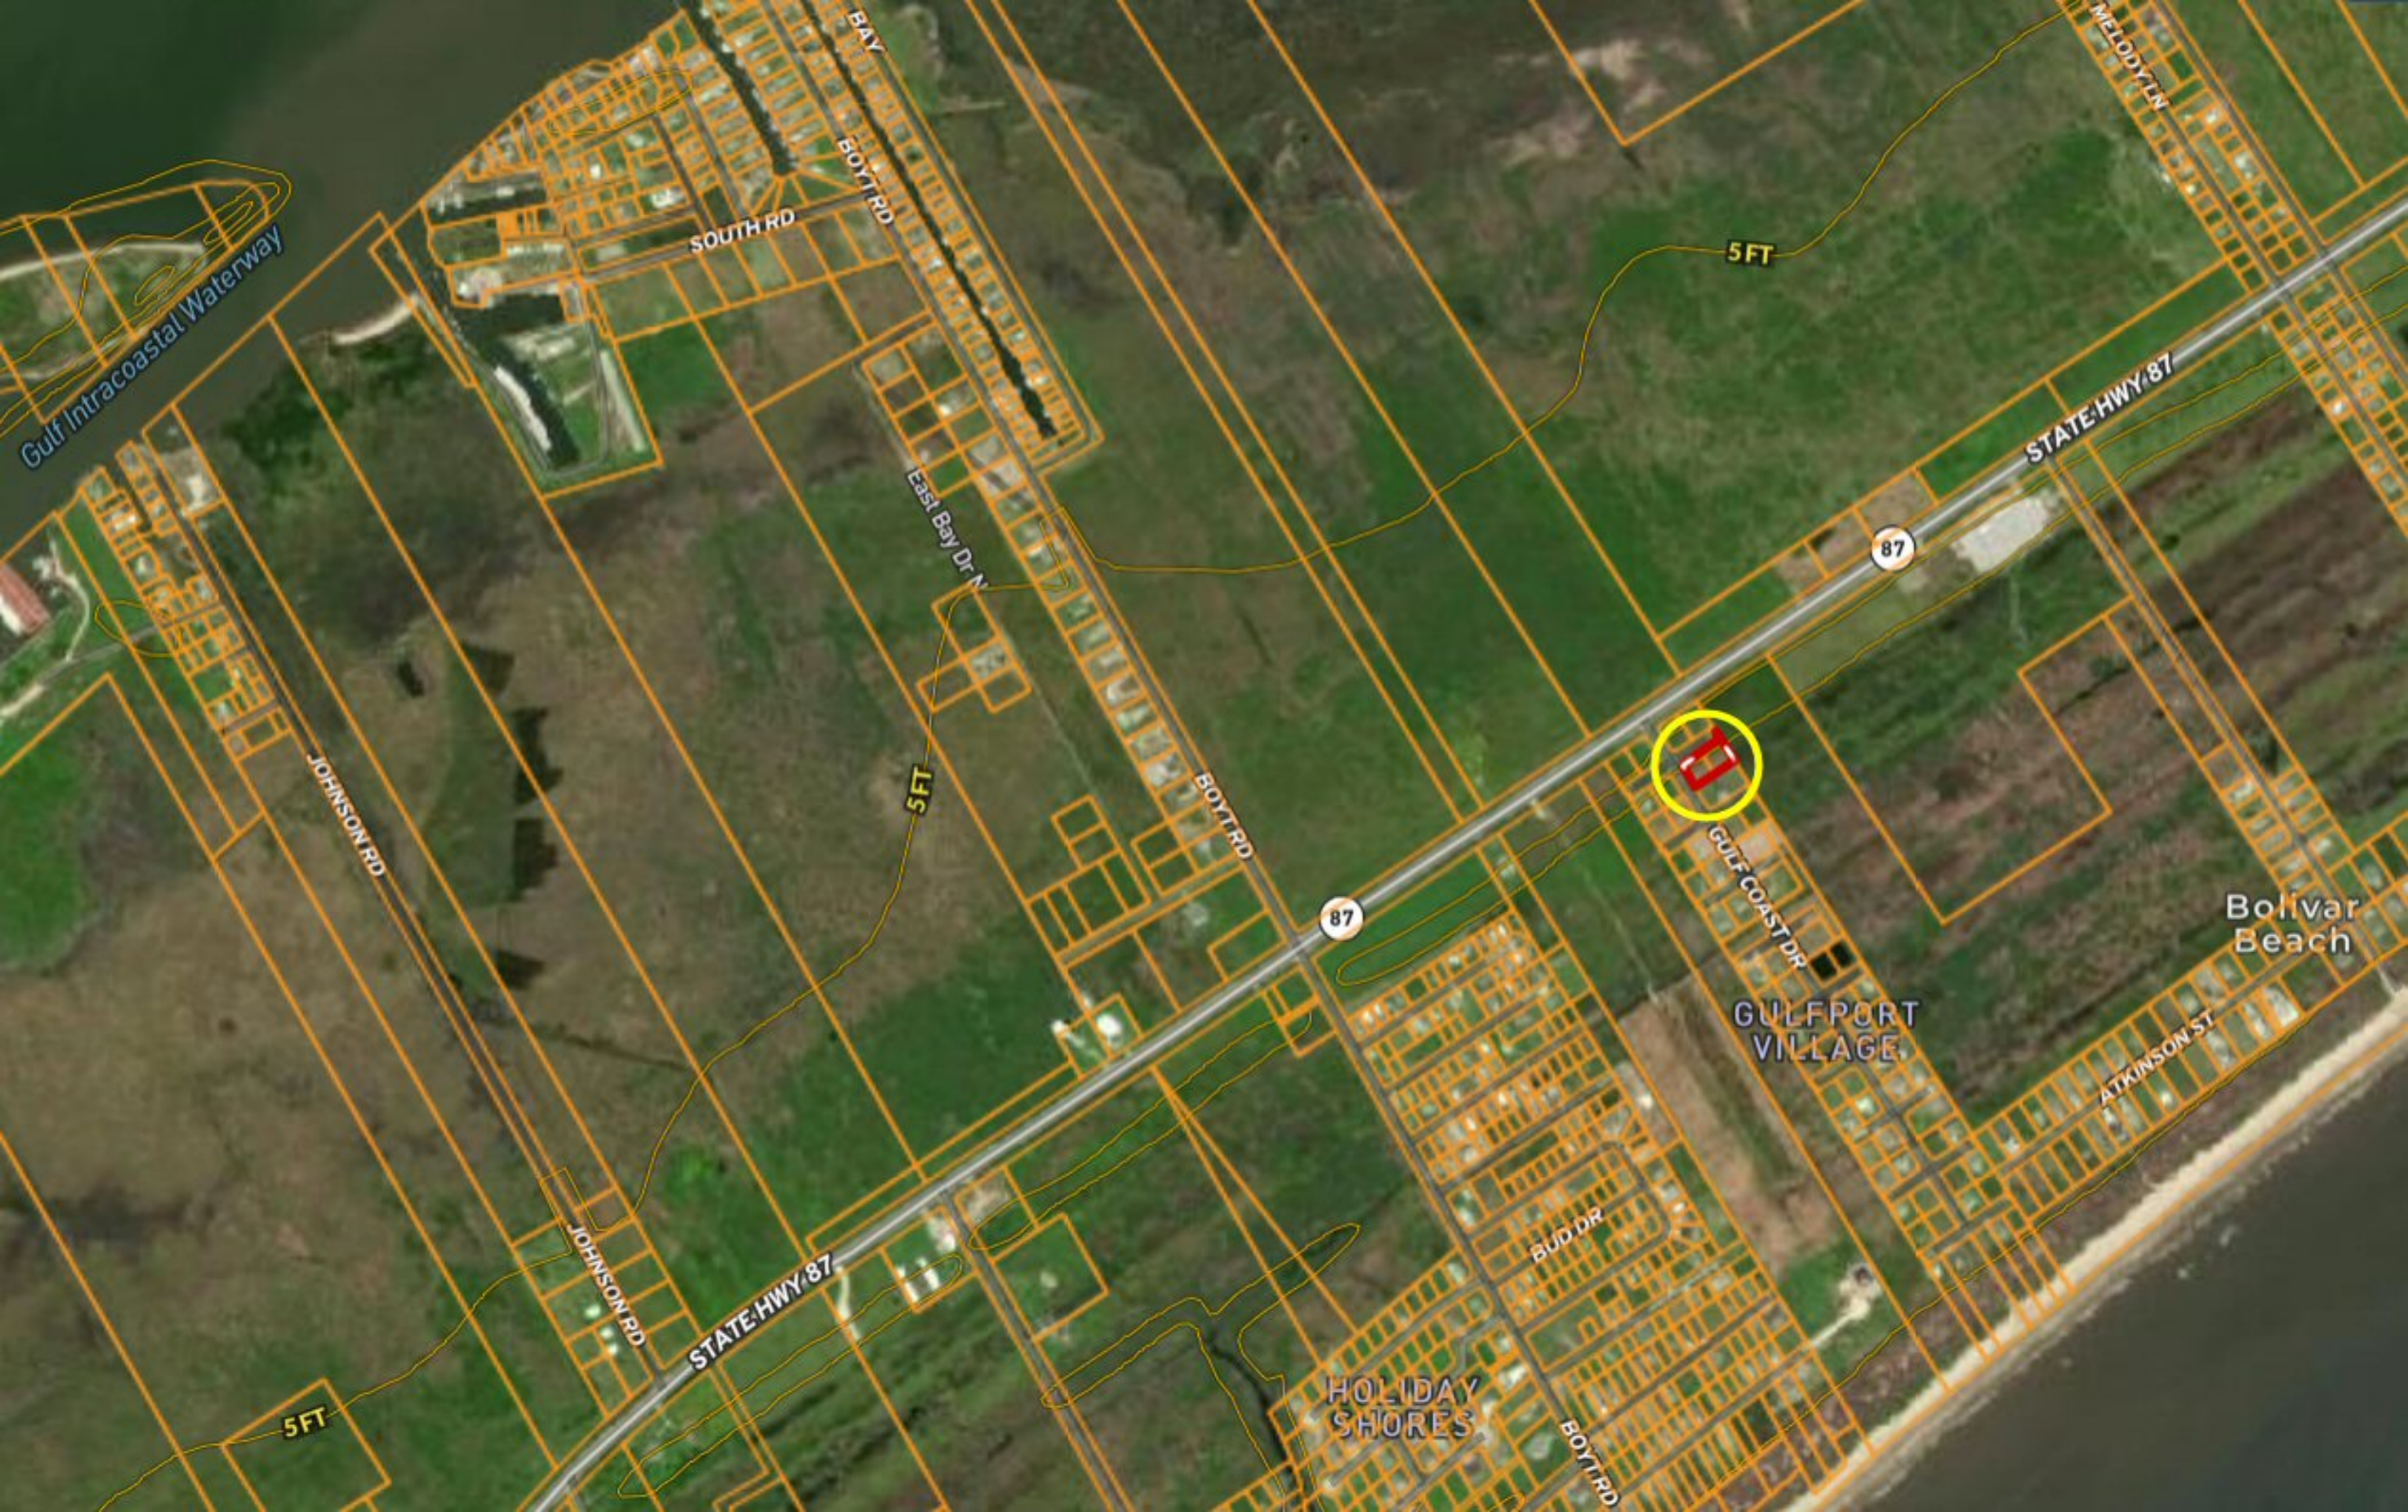

\*\*\* DOUBLE-LOT \*\*\* 210 Corpus Christi St ~ Crystal Beach TX

Gulf Intracoastal Waterway

SOUTH RD

BOYD RD

East Bay Dr N

JOHNSON RD

5FT

BOYD RD

87

5FT

STATE HWY 87

87

GULF COAST DR

GULFPORT VILLAGE

Bolivar Beach

ATKINSON ST

JOHNSON RD

STATE HWY 87

5FT

HOLIDAY SHORES

BUD DR

BOYD RD

Texas State Highway 87

Texas State Highway