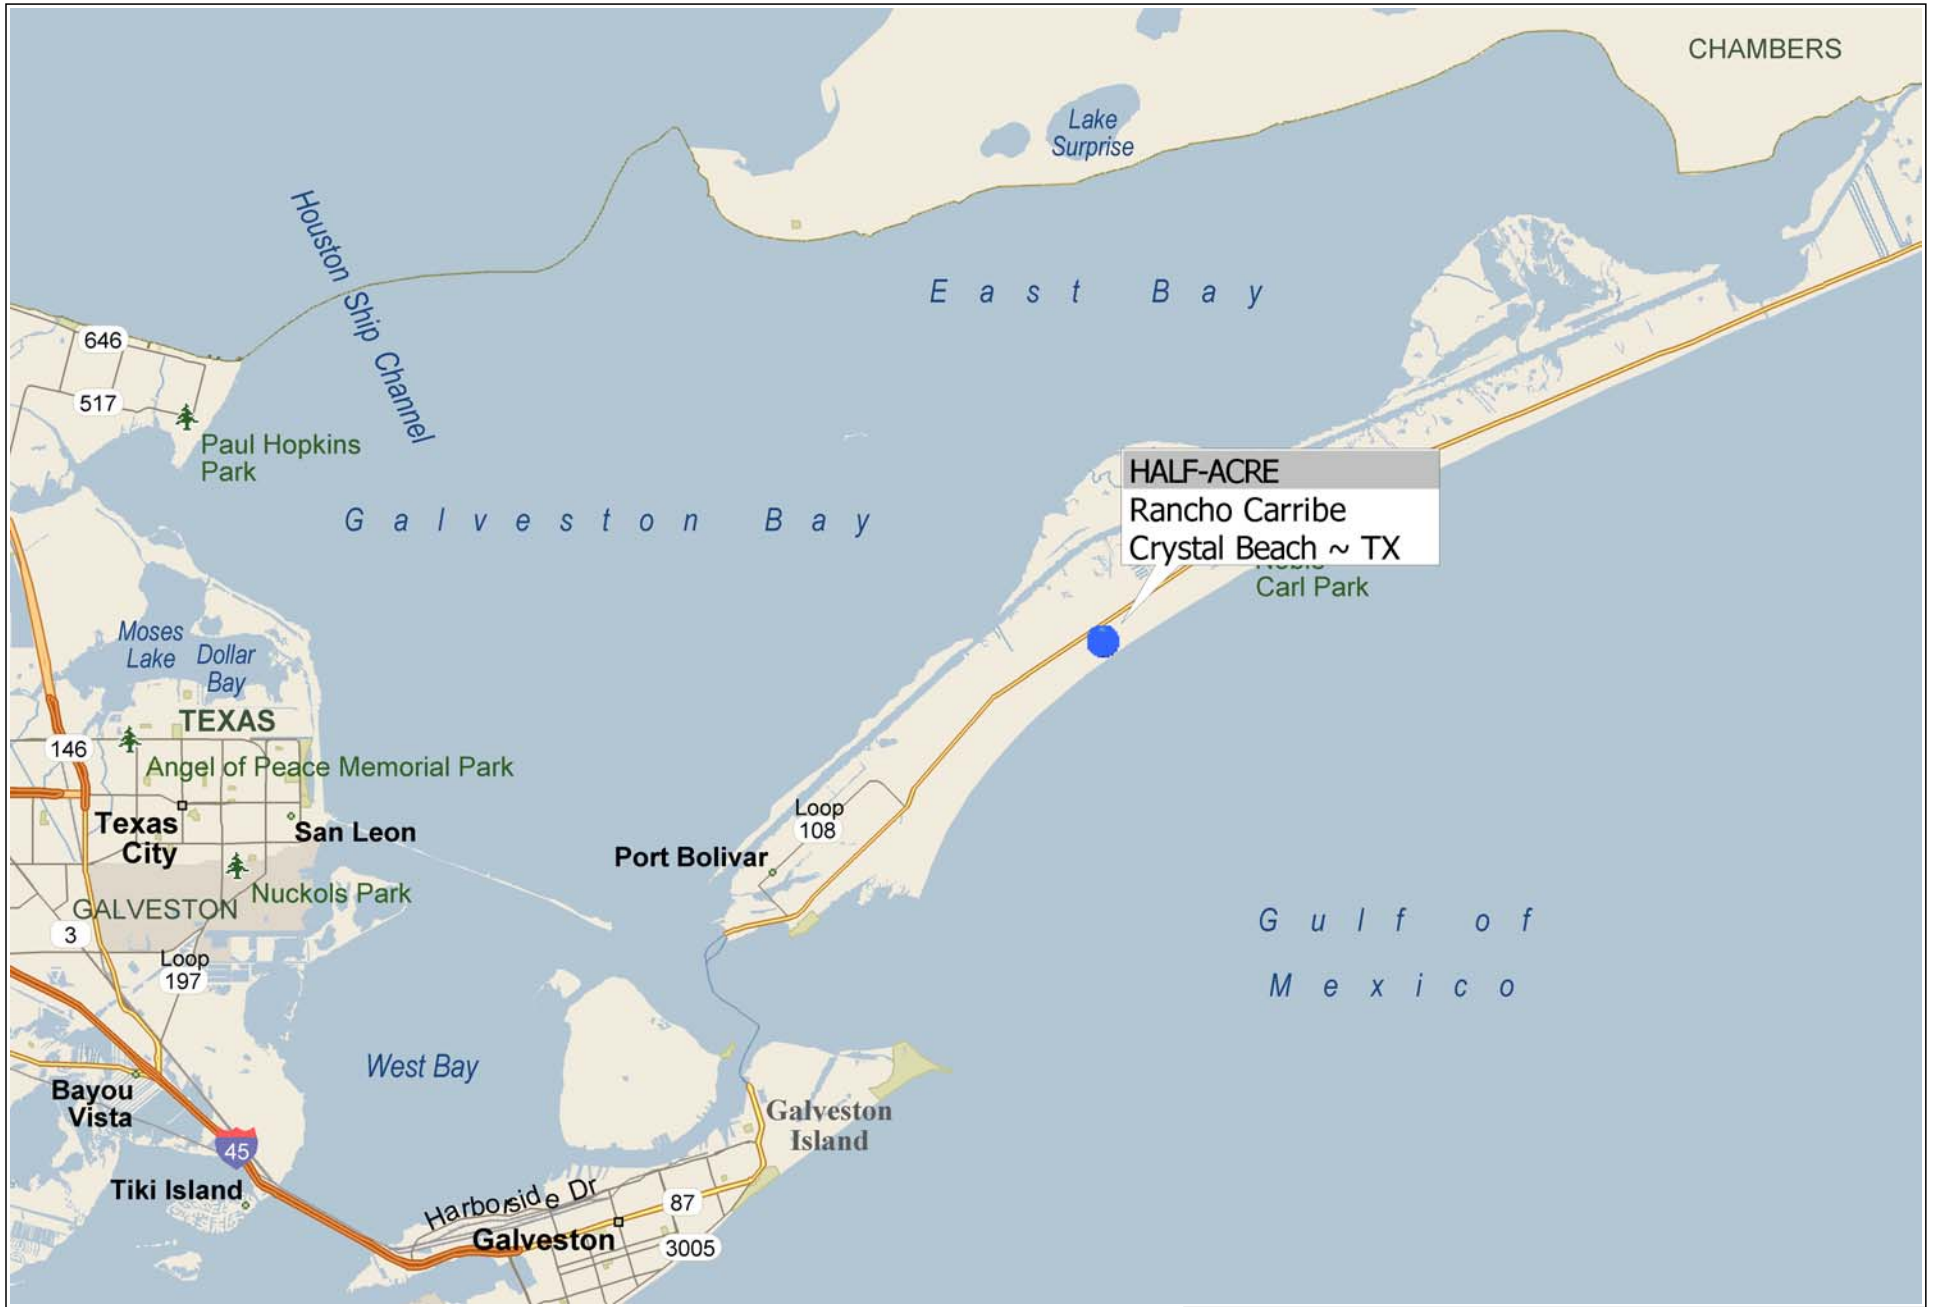

*** HALF-ACRE ~ Rancho Carribe *** 880 Ranch Rd, Crystal Beach TX

Texas State Highway 87

10 FT

5 FT

5 FT

Ranch Rd

87

Casa Dr

Overlook Dr

Rancho Caribe Dr

Overlook Dr

Pinata Dr

Sombbrero Dr

Villa Dr

Overlook Dr

Camino Dr

Sendero Dr

Villa Dr

Honeysuckle

Melody Ln

Ranch Rd