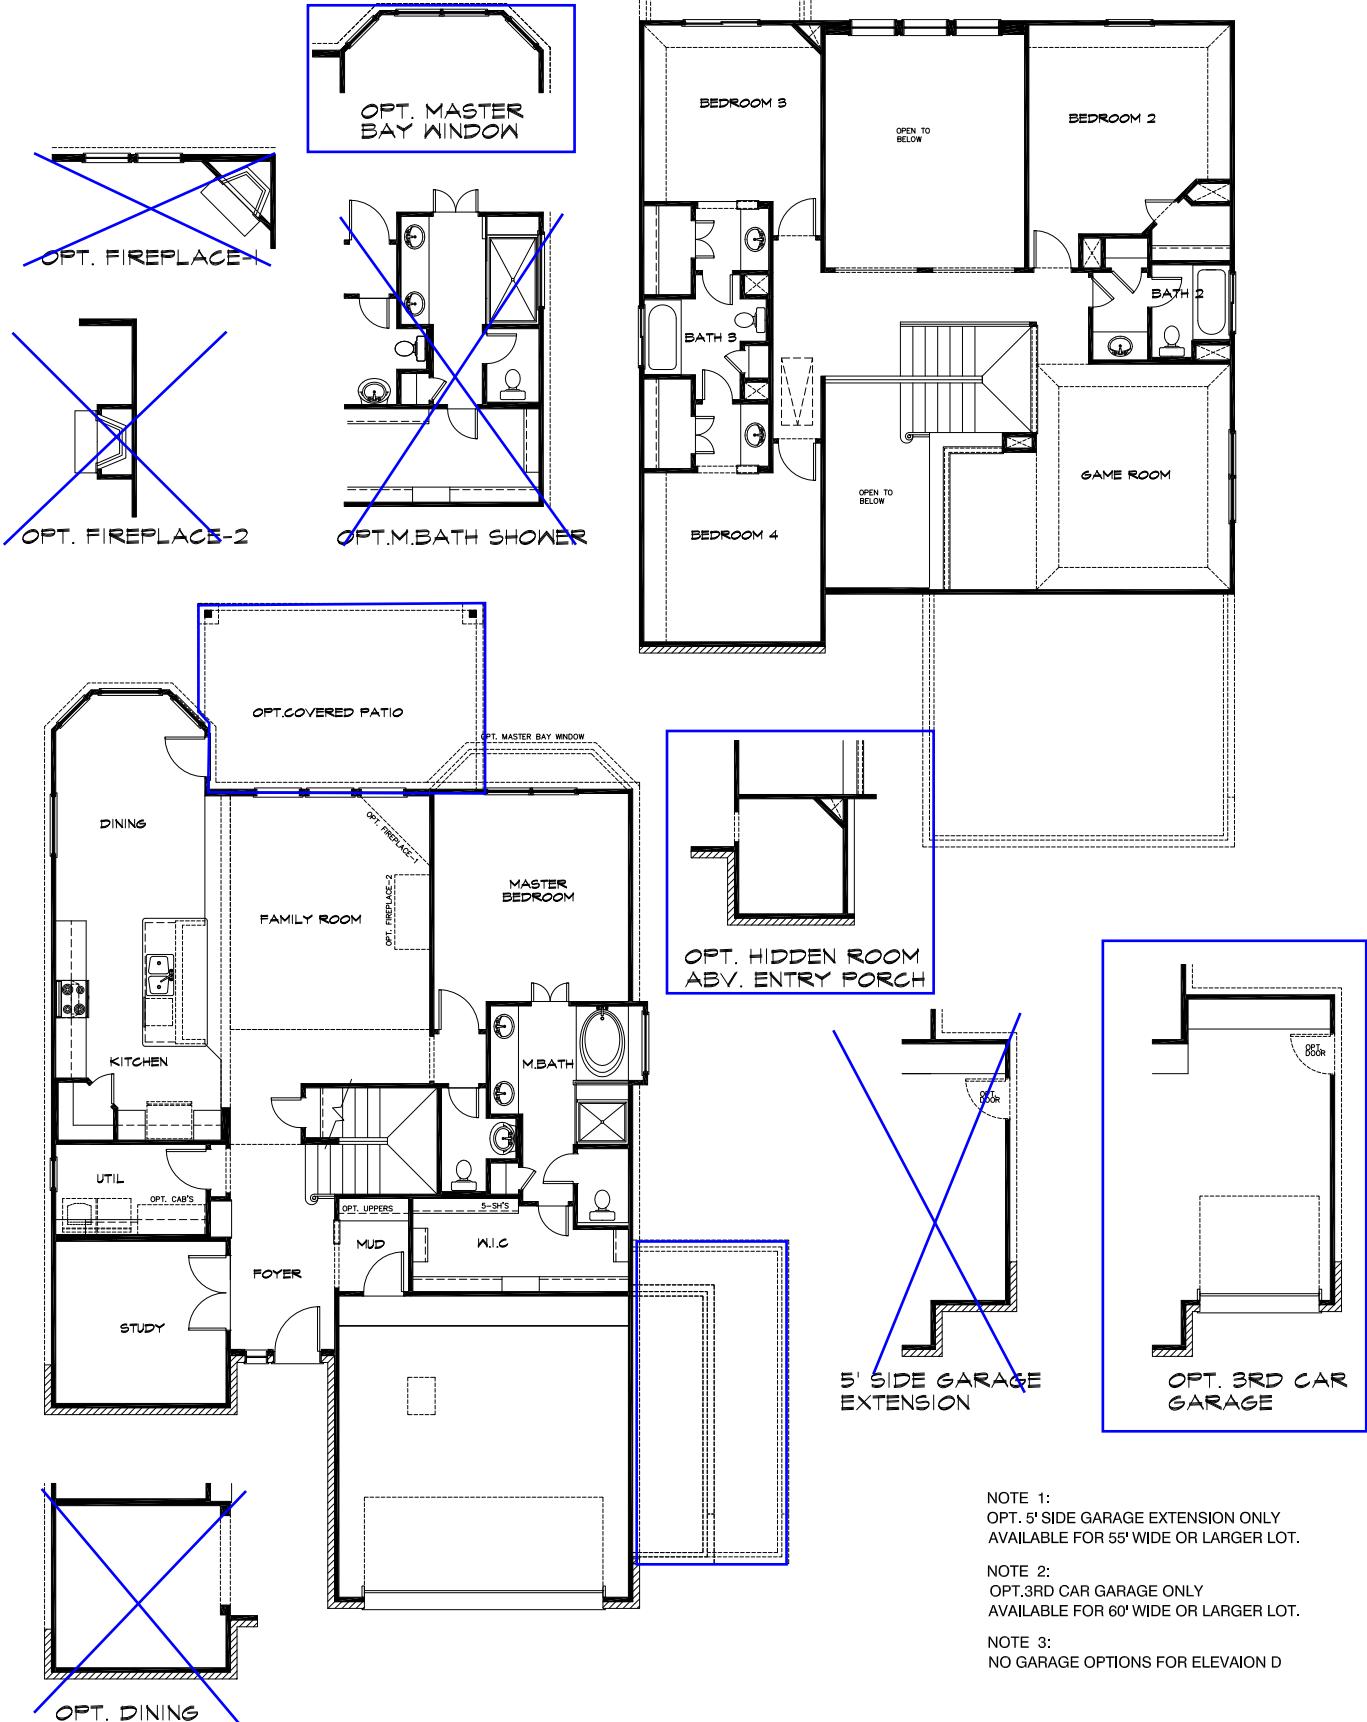

Plan 2752

2727 Sq Ft

NOTE 1:
OPT. 5' SIDE GARAGE EXTENSION ONLY
AVAILABLE FOR 55' WIDE OR LARGER LOT.

NOTE 2:
OPT. 3RD CAR GARAGE ONLY
AVAILABLE FOR 60' WIDE OR LARGER LOT.

NOTE 3:
NO GARAGE OPTIONS FOR ELEVATION D