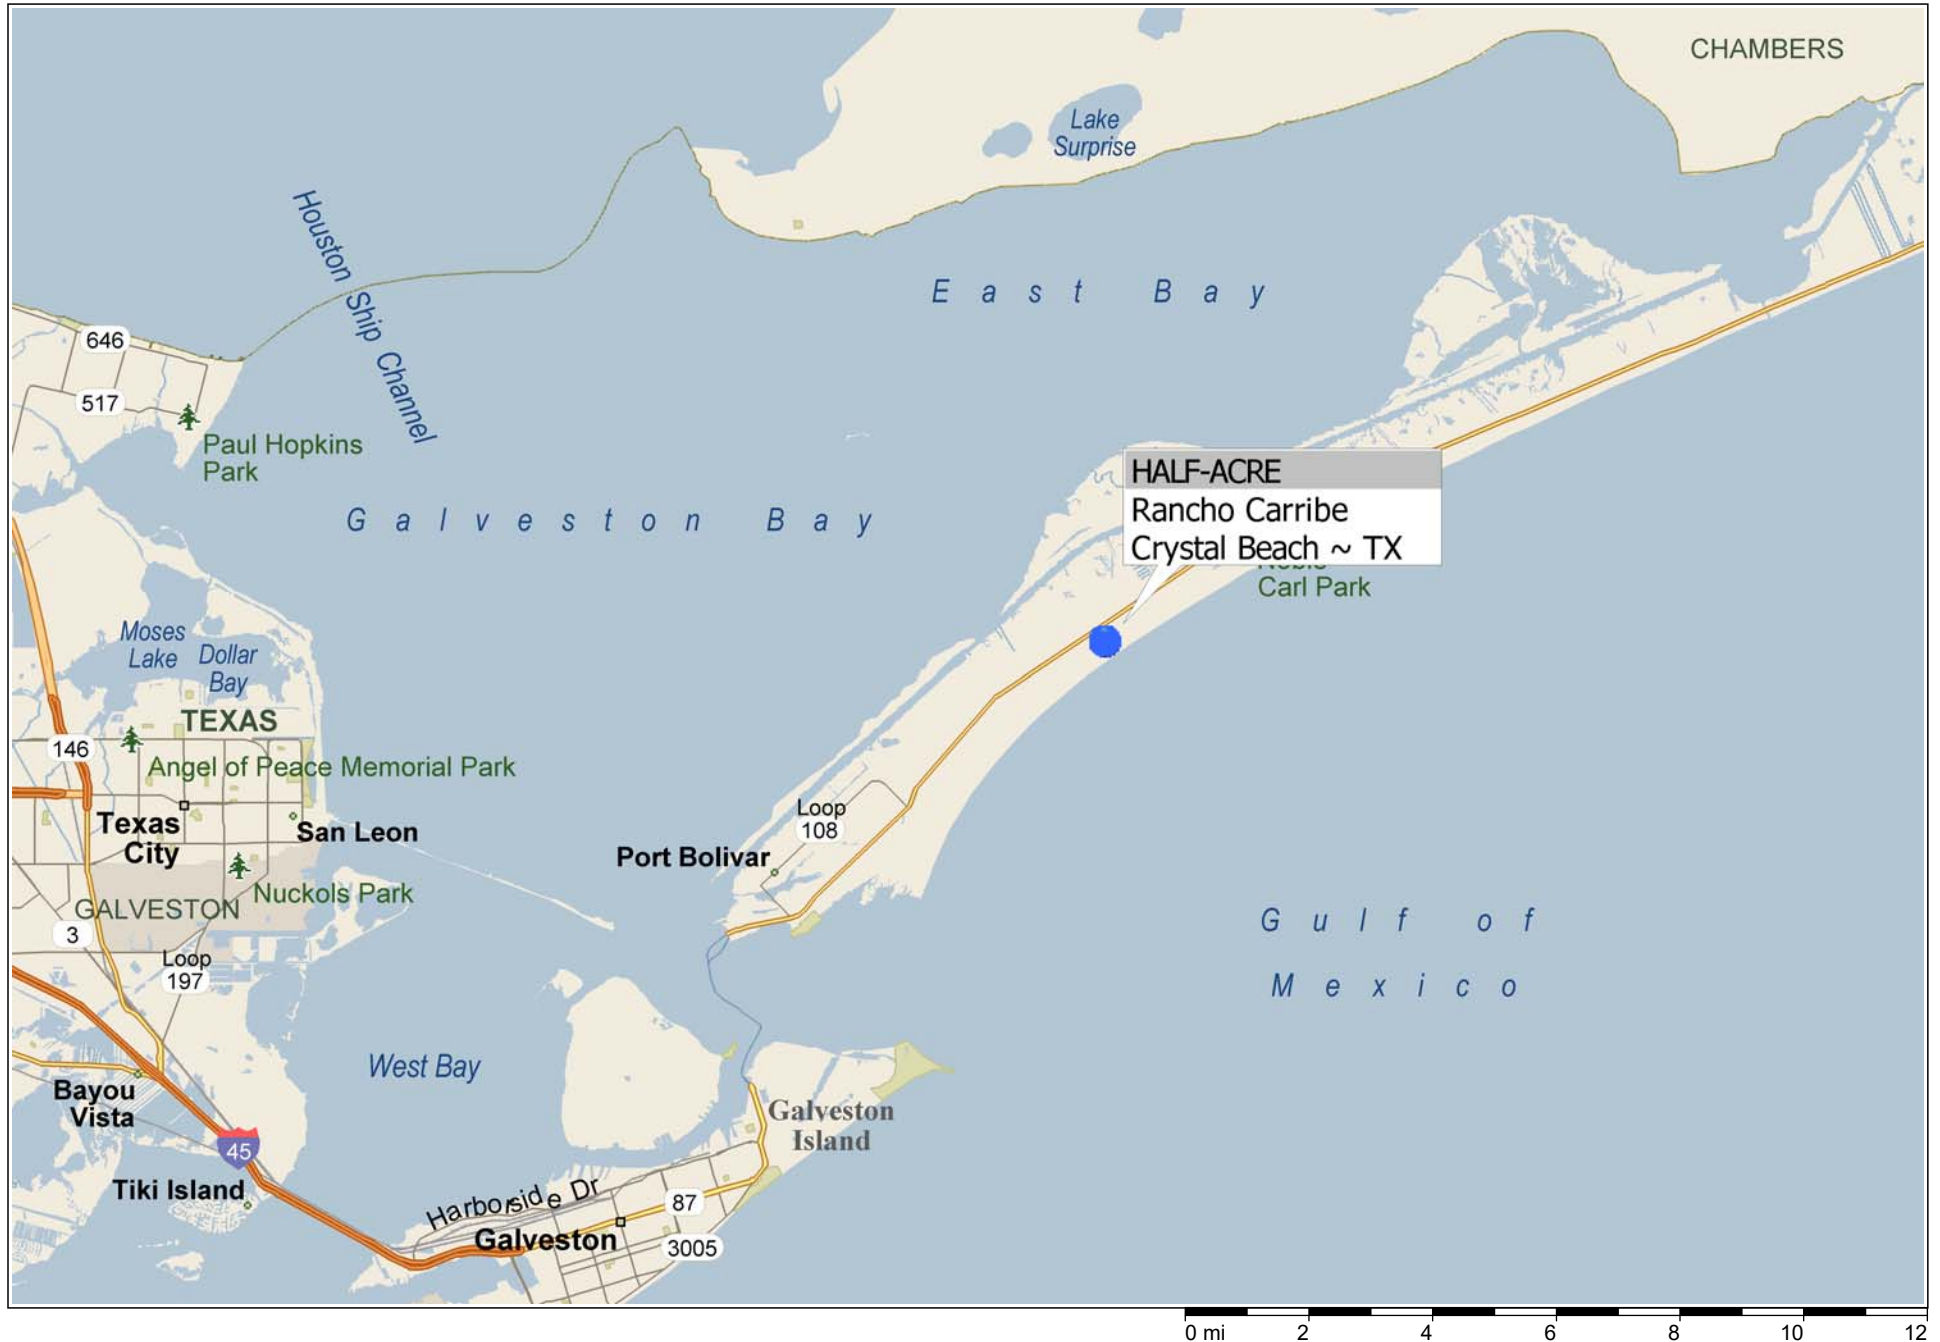

\*\*\* HALF-ACRE ~ Rancho Carribe \*\*\* 883 Ranch Rd, Crystal Beach TX

Ranch Rd

State Highway 87

87

Ranch Rd

Ranch Rd

Overlook Dr

Pinata Dr

Sombrero Dr

Overlook Dr  
Ranch Rd