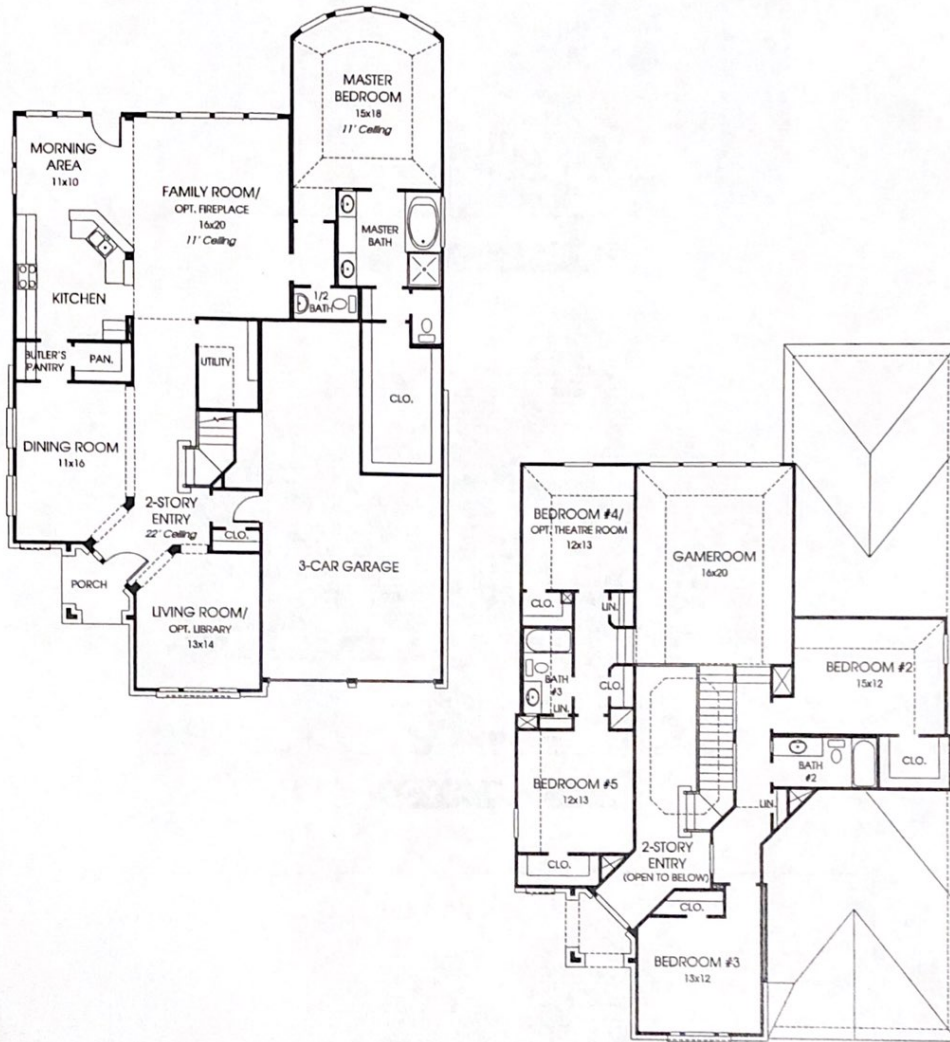

DESIGNS

Plan 3548W

This home contains approximately 3,548 square feet and includes five bedrooms and three and a half baths.

01/30/2009 - Perry Homes
(CLACL-W)

Note: The options listed on this brochure are available at an additional cost.

PERRY HOMES