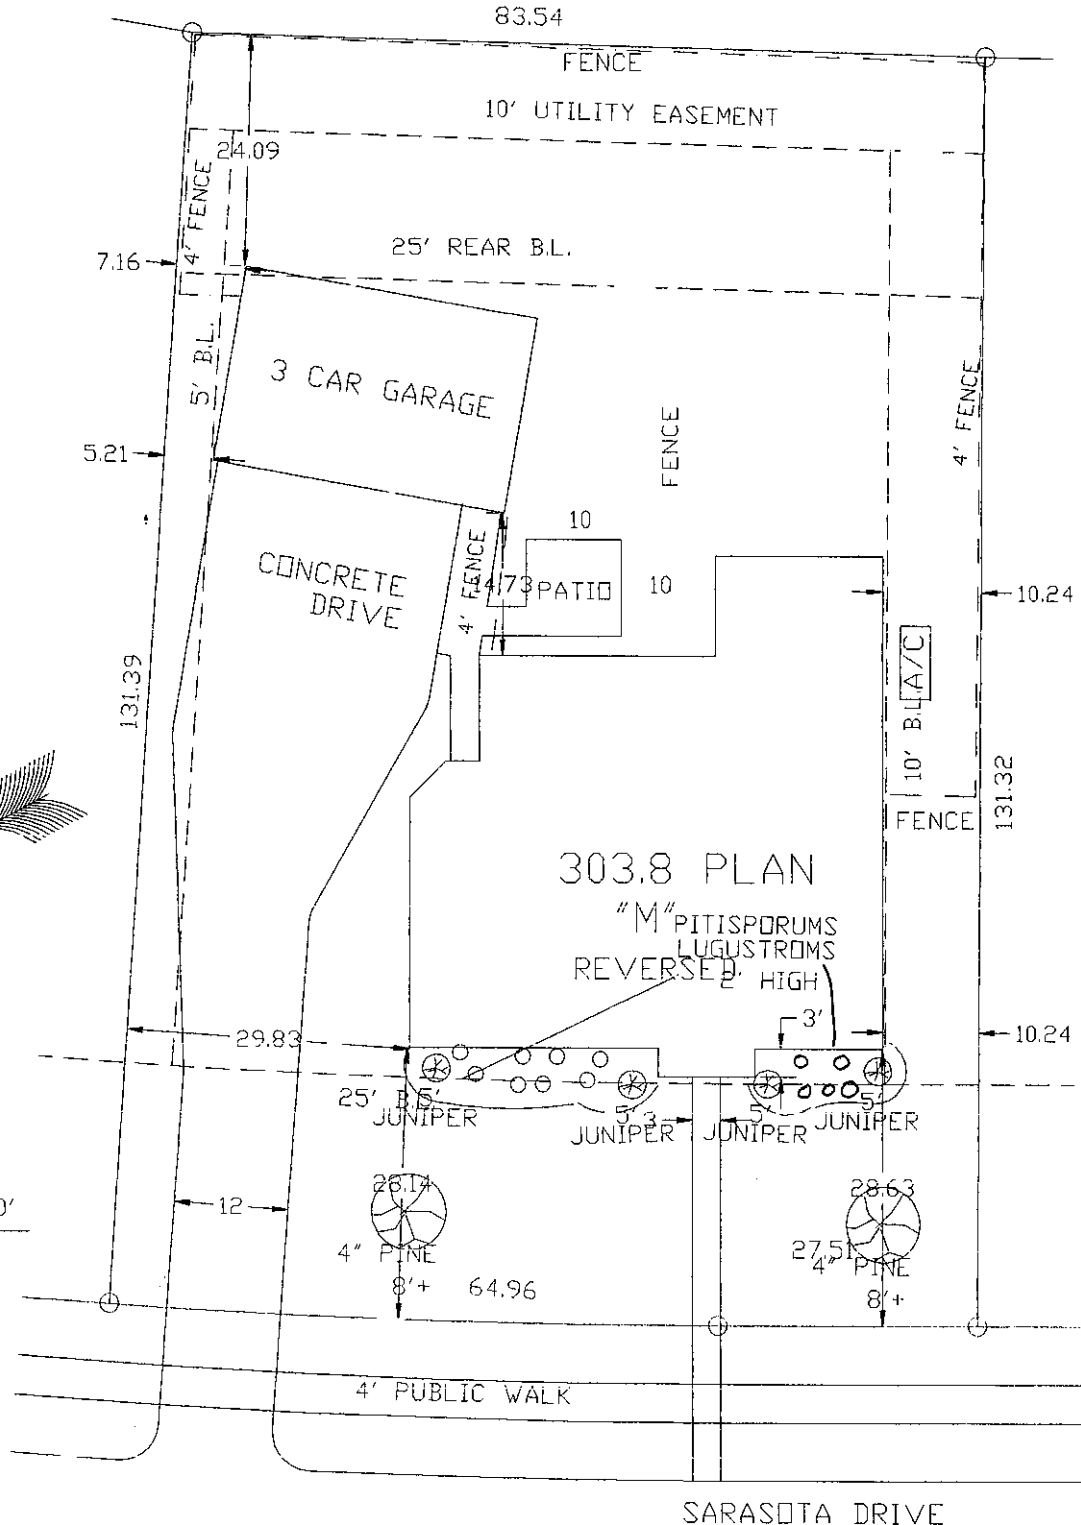

CERVELLE

P.O. BOX 1468
FRIENDSWOOD, TEXAS
77549

LOT AREA = 11,537 SQ.FT.

CH HOMES

SCALE: 1" = 20'

REVISED 2-12-98

2403 SARASOTA DRIVE
LOT 9 BLOCK 3 BOCA RATON SEC. 1
FRIENDSWOOD, GALVESTON CNTY., TEXAS