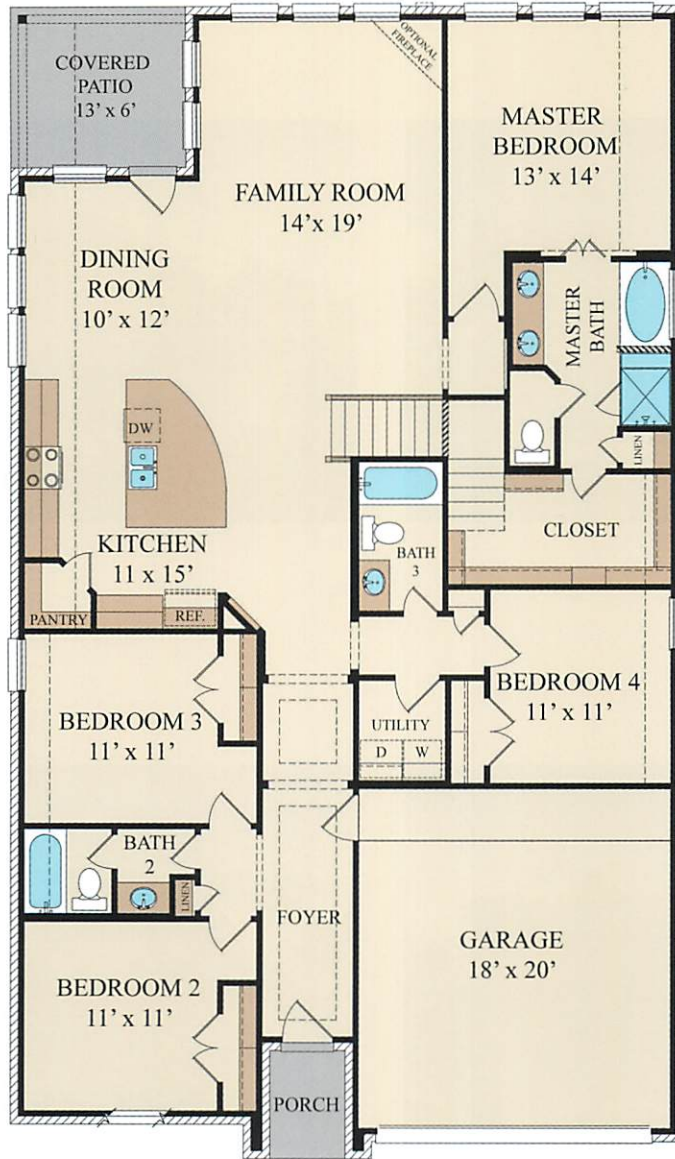

Plan 3795

- 4 Bedrooms
- 3.5 Bathrooms
- 2 Car Garage
- 2,415 Sq. Ft.

Radford II

Options

FIRST FLOOR PLAN

SECOND FLOOR PLAN

EVERYTHING'S INCLUDED®