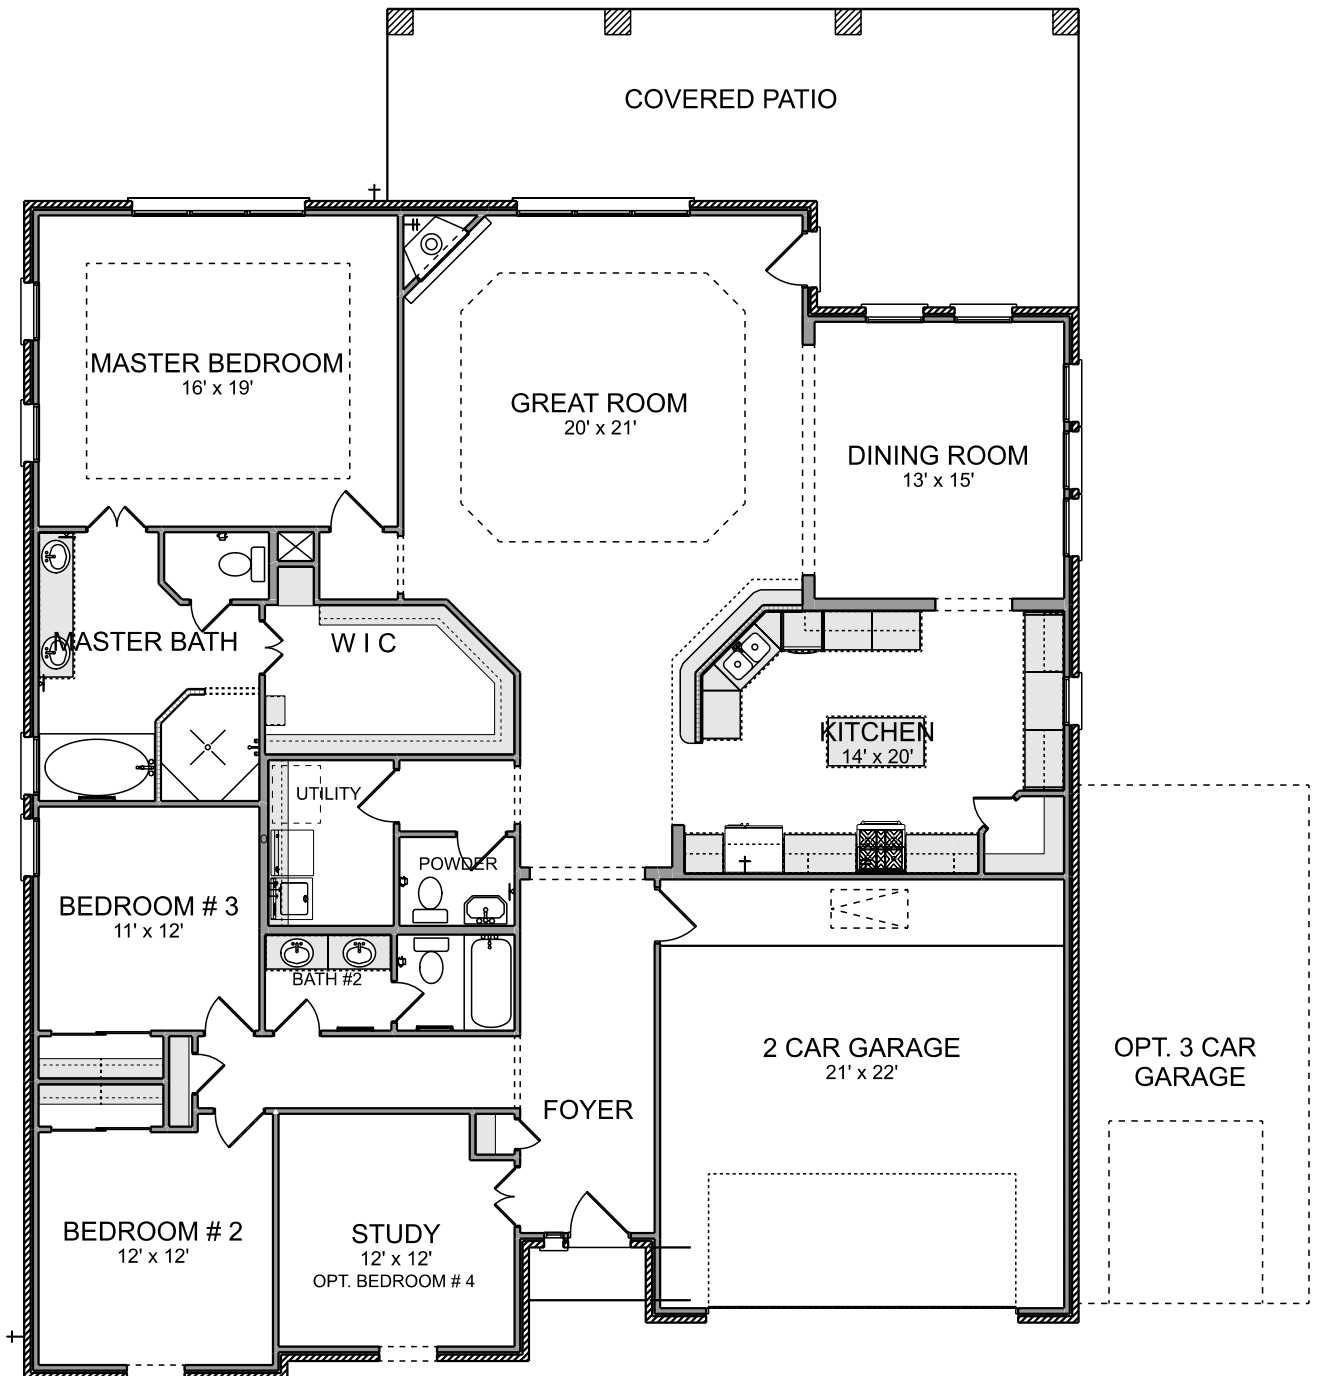

2668 SF

The Lakeview  
2668 sf

Elevation A

Elevation B

The Lakeview  
2668 sf

**OPTIONAL STONE VENEER**

Elevation A

Elevation B

The Lakeview  
2668 sf

**OPTIONAL 3 CAR GARAGE**

Elevation A

Elevation B