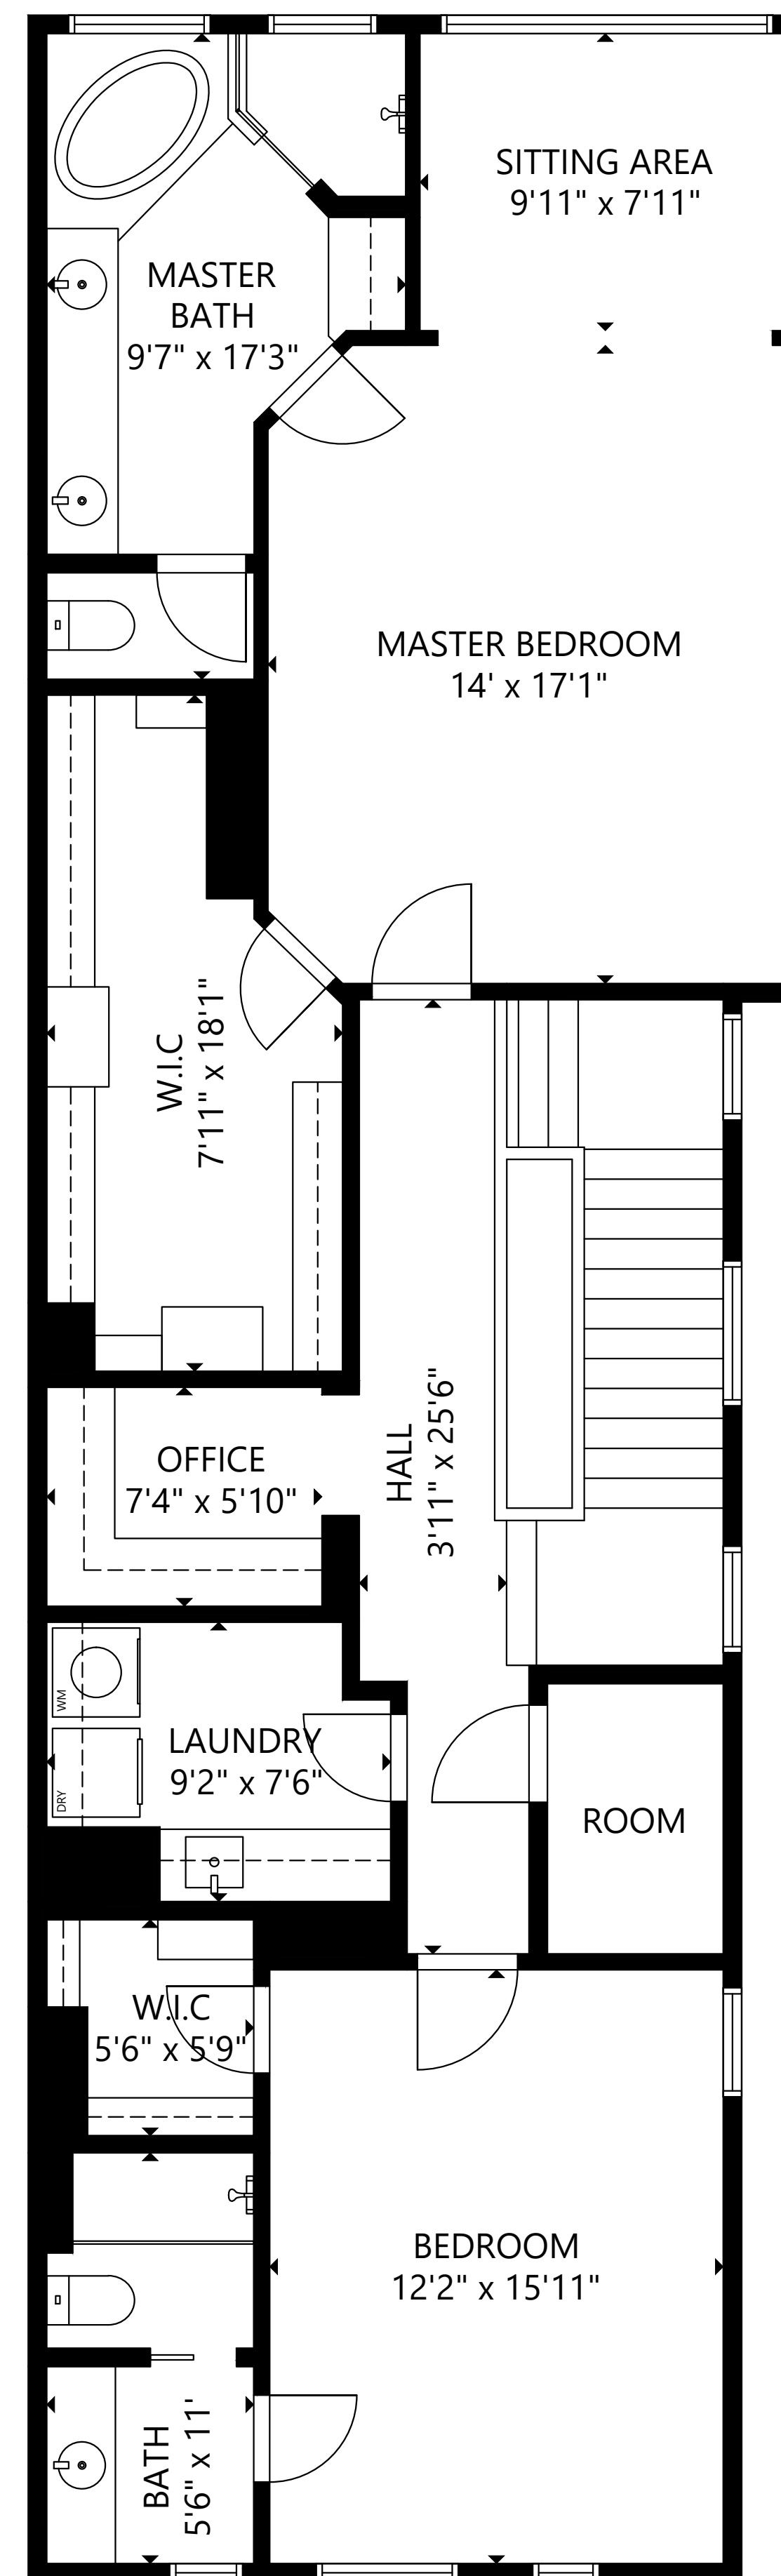

FLOOR 1

FLOOR 2

FLOOR 3

GROSS INTERNAL AREA
 TOTAL: 3,126 sq ft
 FLOOR 1: 680 sq ft, FLOOR 2: 1,191 sq ft
 FLOOR 3: 1,255 sq ft
 GARAGE: 375 sq ft

SIZE AND DIMENSIONS ARE APPROXIMATE, ACTUAL MAY VARY.