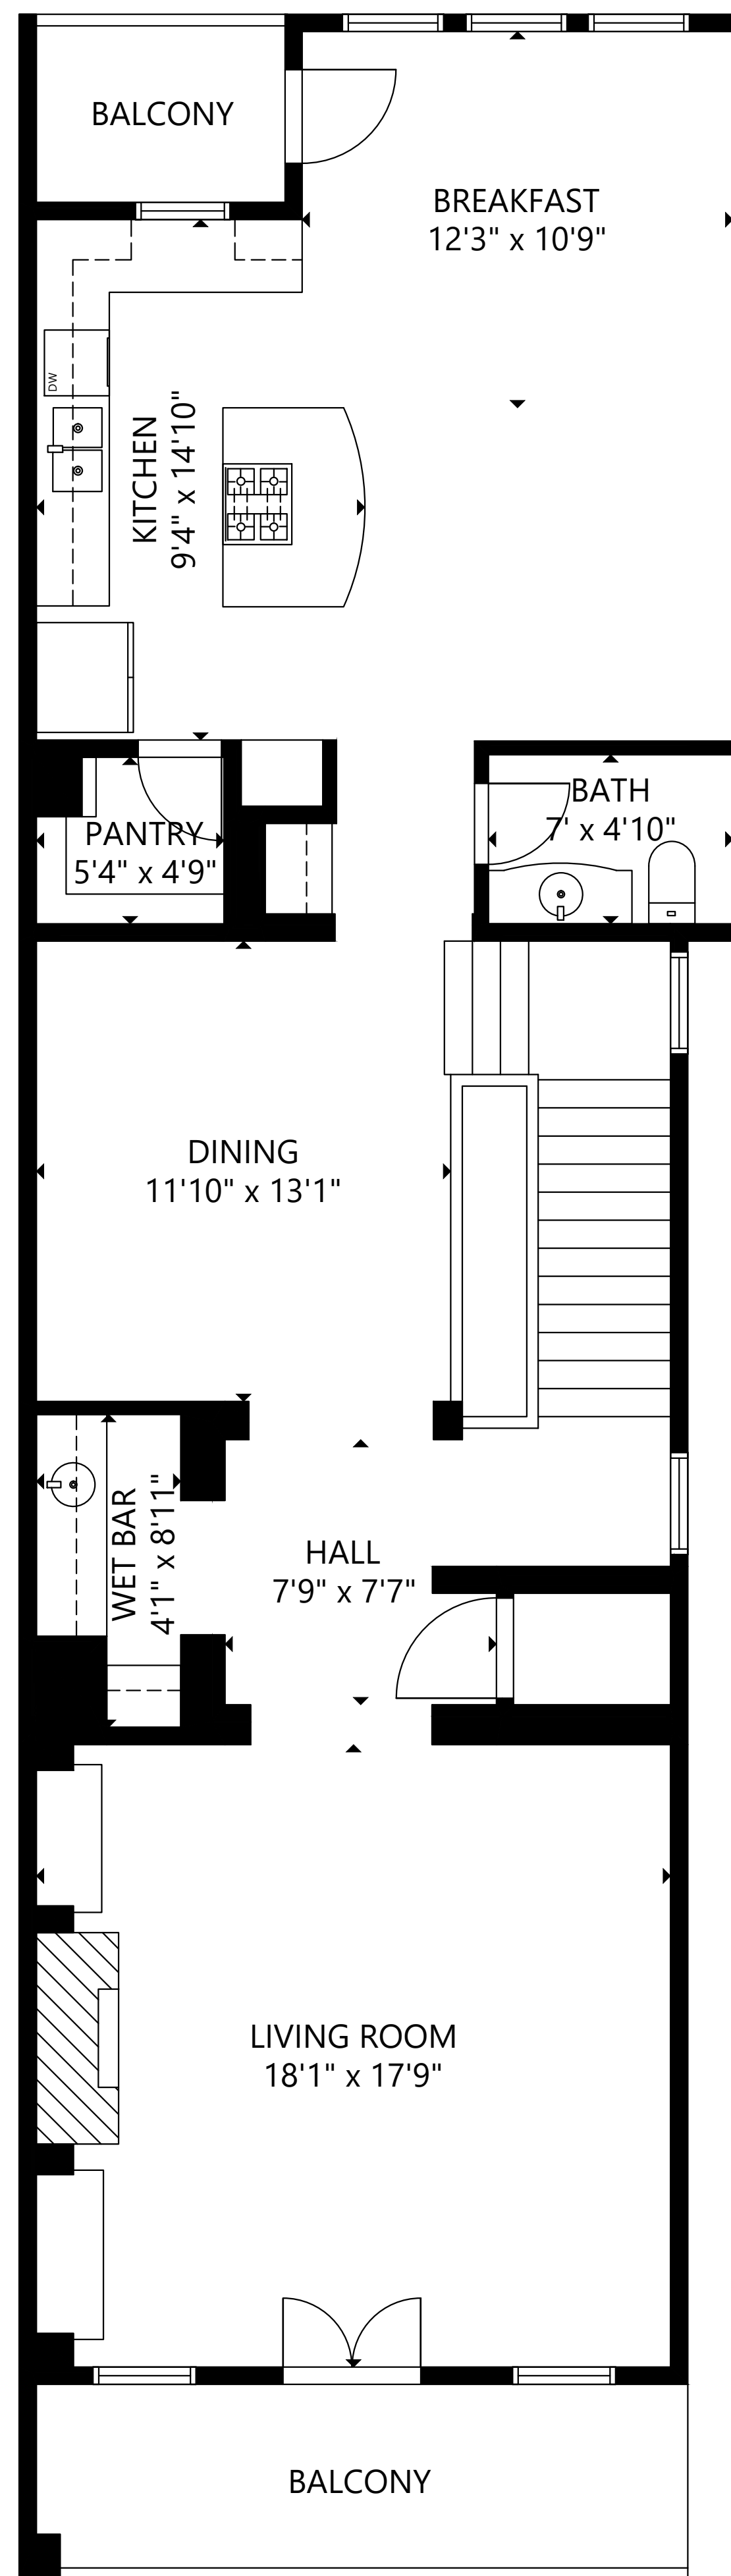

FLOOR 1

FLOOR 2

FLOOR 3

GROSS INTERNAL AREA
 TOTAL: 3,126 sq ft
 FLOOR 1: 680 sq ft, FLOOR 2: 1,191 sq ft
 FLOOR 3: 1,255 sq ft
 GARAGE: 375 sq ft

SIZE AND DIMENSIONS ARE APPROXIMATE, ACTUAL MAY VARY.