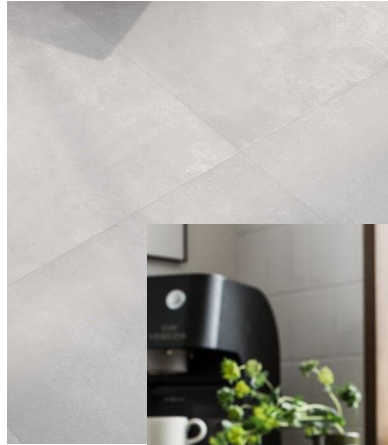

# The Build Co.

**KITCHEN:** Rustic Oak & White Matte Cabinets, Black Matte door handle on cabinets and doors, Spanish Porcelain Tile on the floor, Black matte Kitchen Faucet, Whirlpool Appliances and Silestone countertop.

# The Build Co.

**MASTER BATHROOM:** Rustic Oak vanity, Black Matte door handle on cabinets and doors, Spanish Porcelain Tile on the floor & Wall, Black matte Wall Delta Faucets, black matte edge mirror & Silestone countertop.