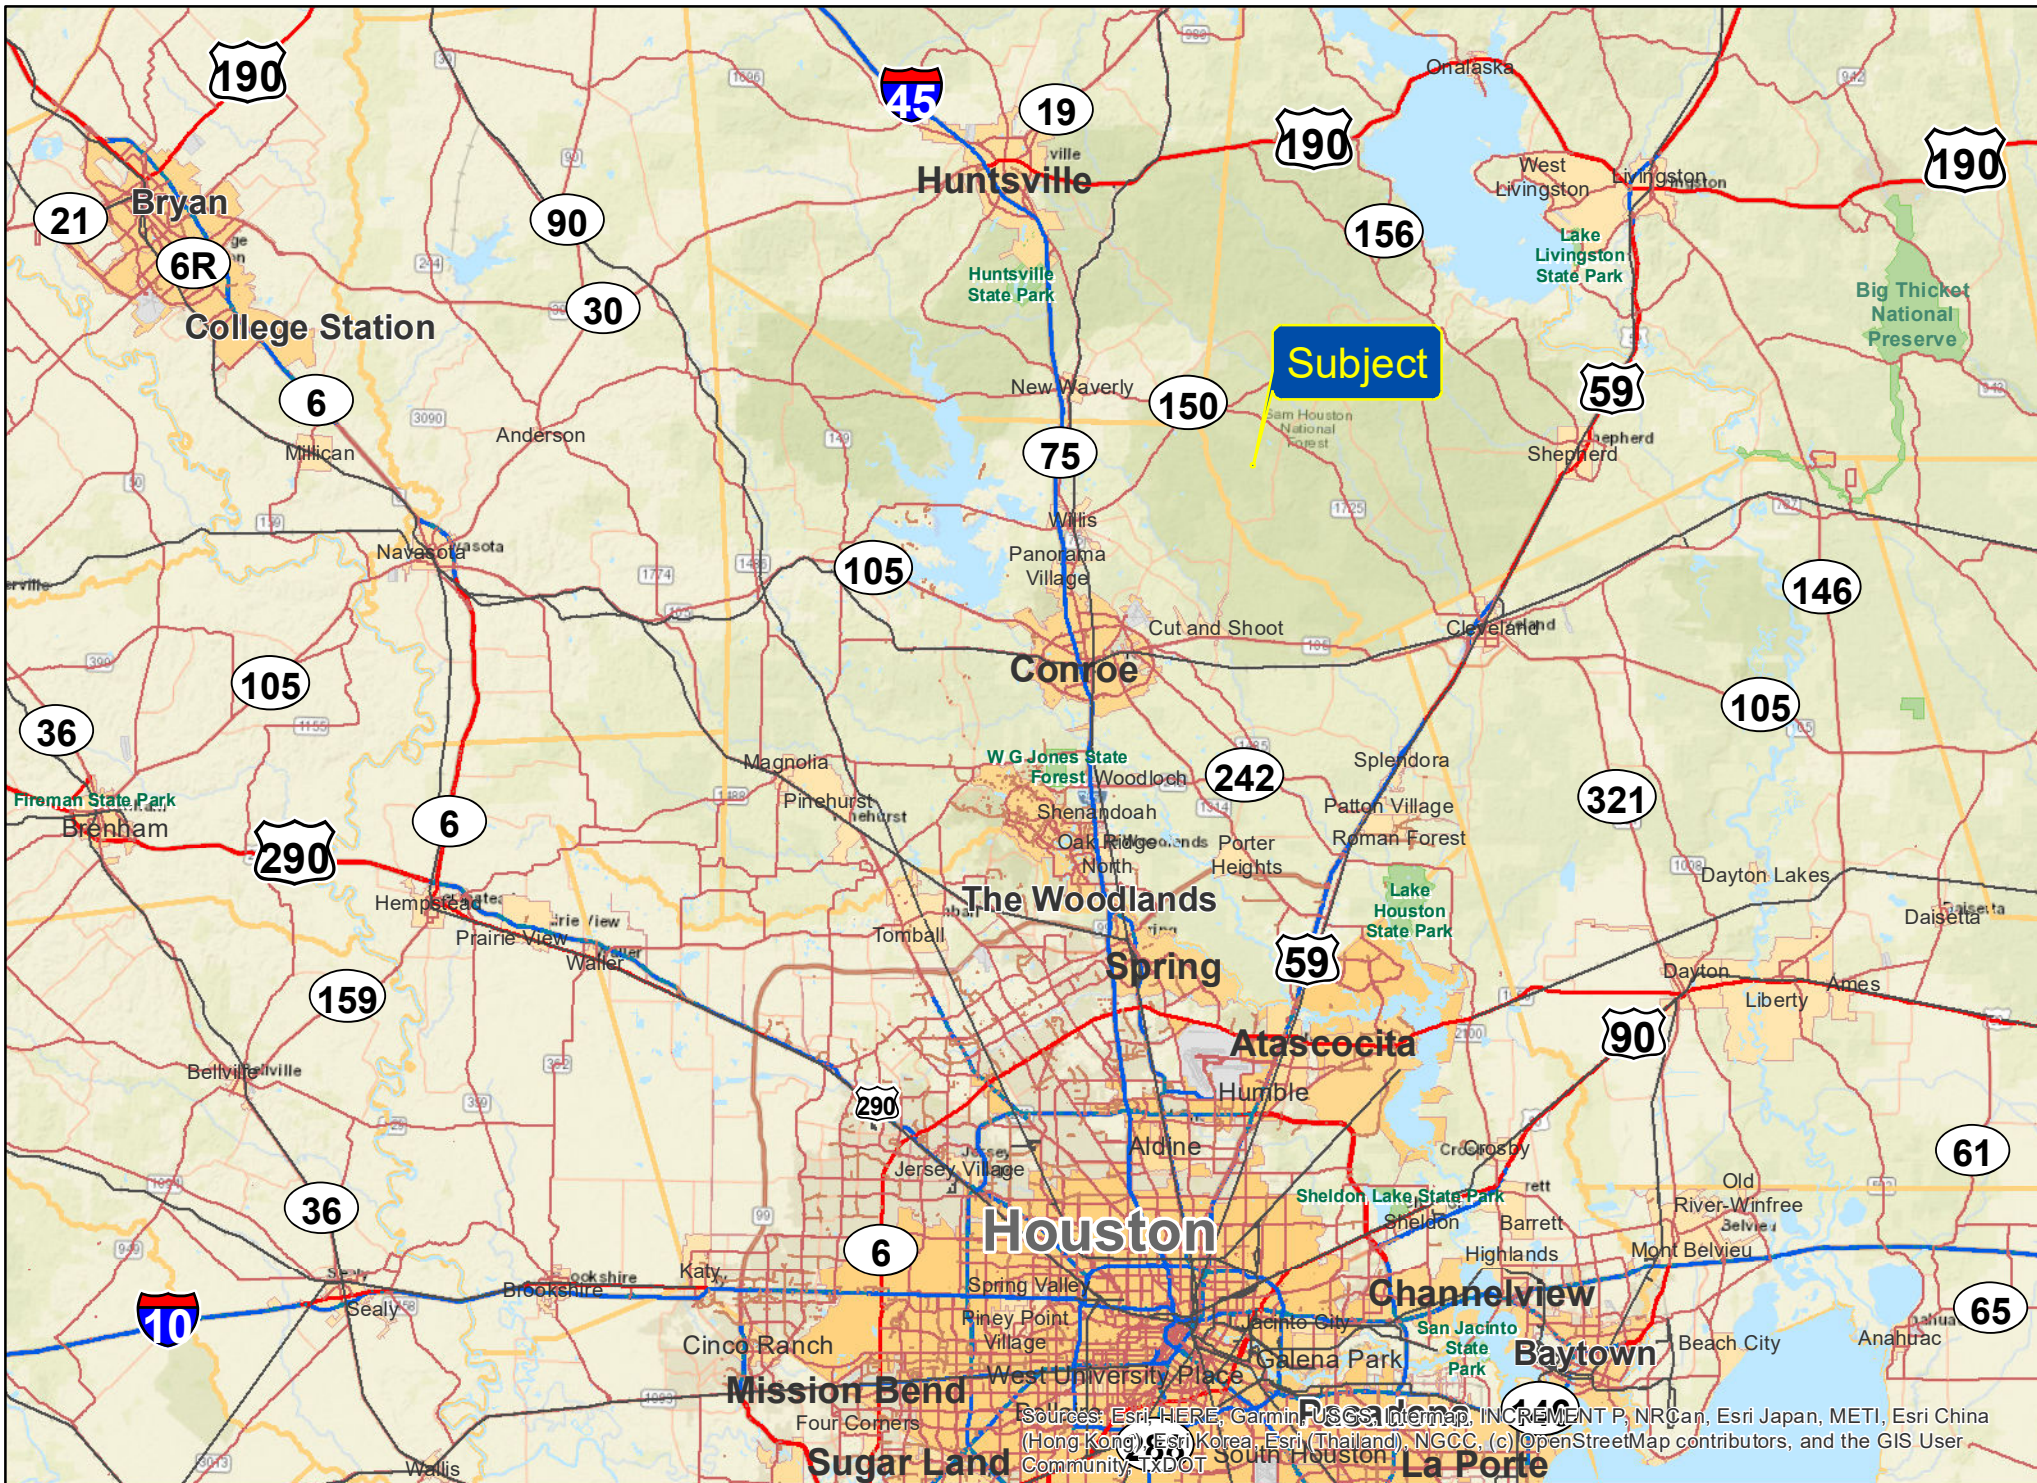

TxDOT. Sources: Esri, HERE, Garmin, USGS, Intermap, INCREMENT P, NRCan, Esri Japan, METI, Esri China (Hong Kong), Esri Korea, Esri (Thailand), NGCC, © OpenStreetMap contributors, and the GIS User Community

5.49 Ac. | Oak Ridge Rd., Willis, San Jacinto Co., TX

For illustration purposes only.

Sources: Esri, HERE, Garmin, USGS, Intermap, INCREMENT P, NRCan, Esri Japan, METI, Esri China (Hong Kong), Esri Korea, Esri (Thailand), NGCC, (c) OpenStreetMap contributors, and the GIS User Community, TxDOT