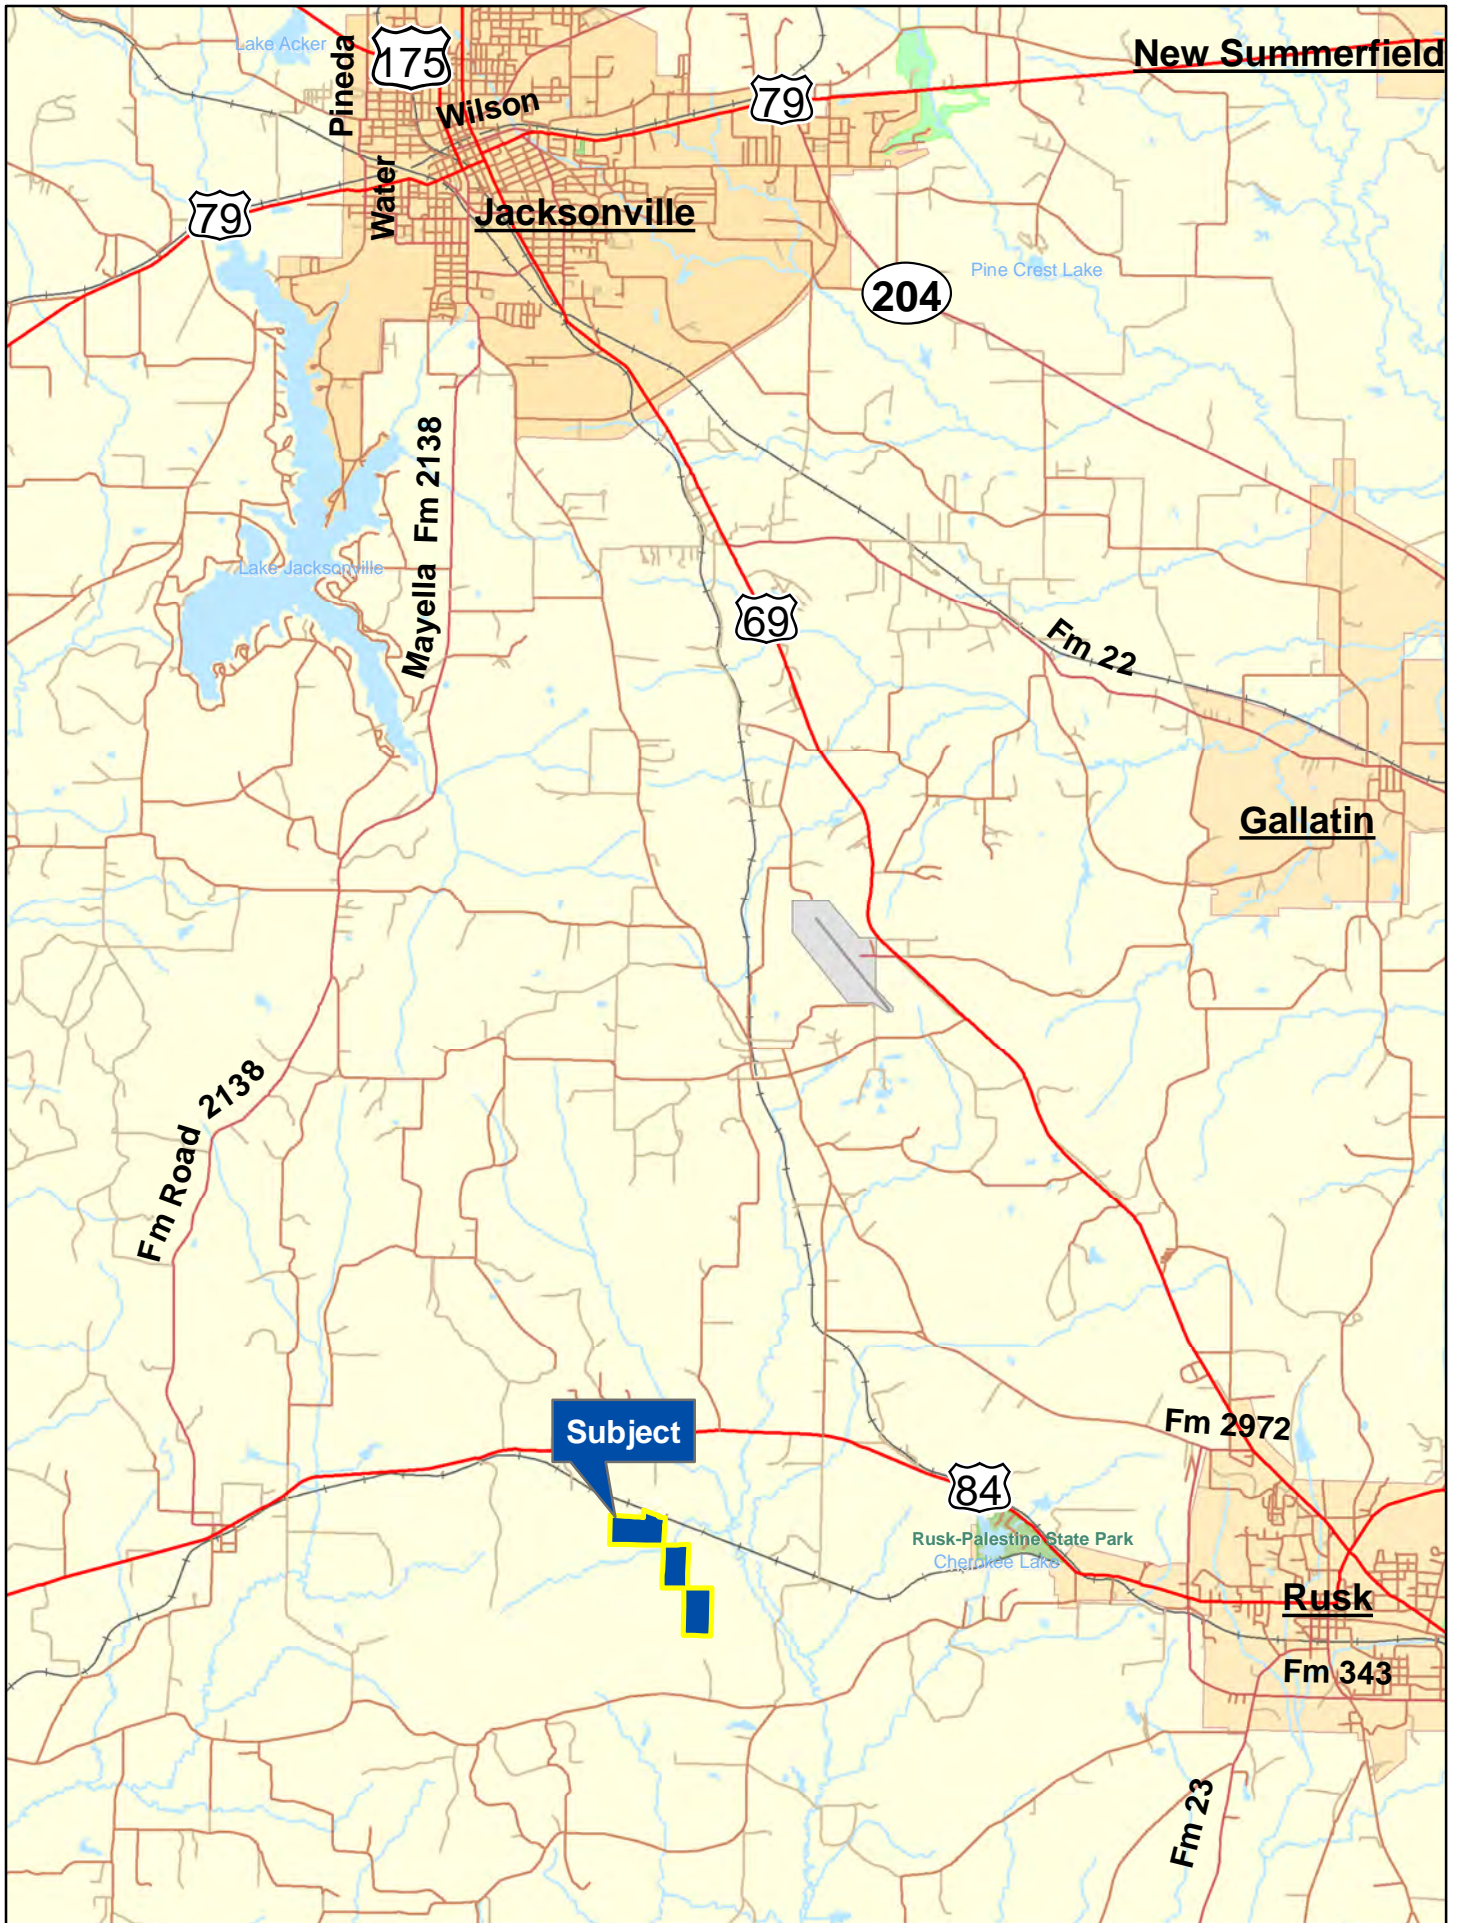

Subject

0 0.125 0.25 0.5 Miles

166 Ac | Cherokee Co., TX

*For illustration purposes only

New Summerfield

175

79

79

204

69

Fm 22

Gallatin

Fm Road 2138

Subject

Fm 2972

84