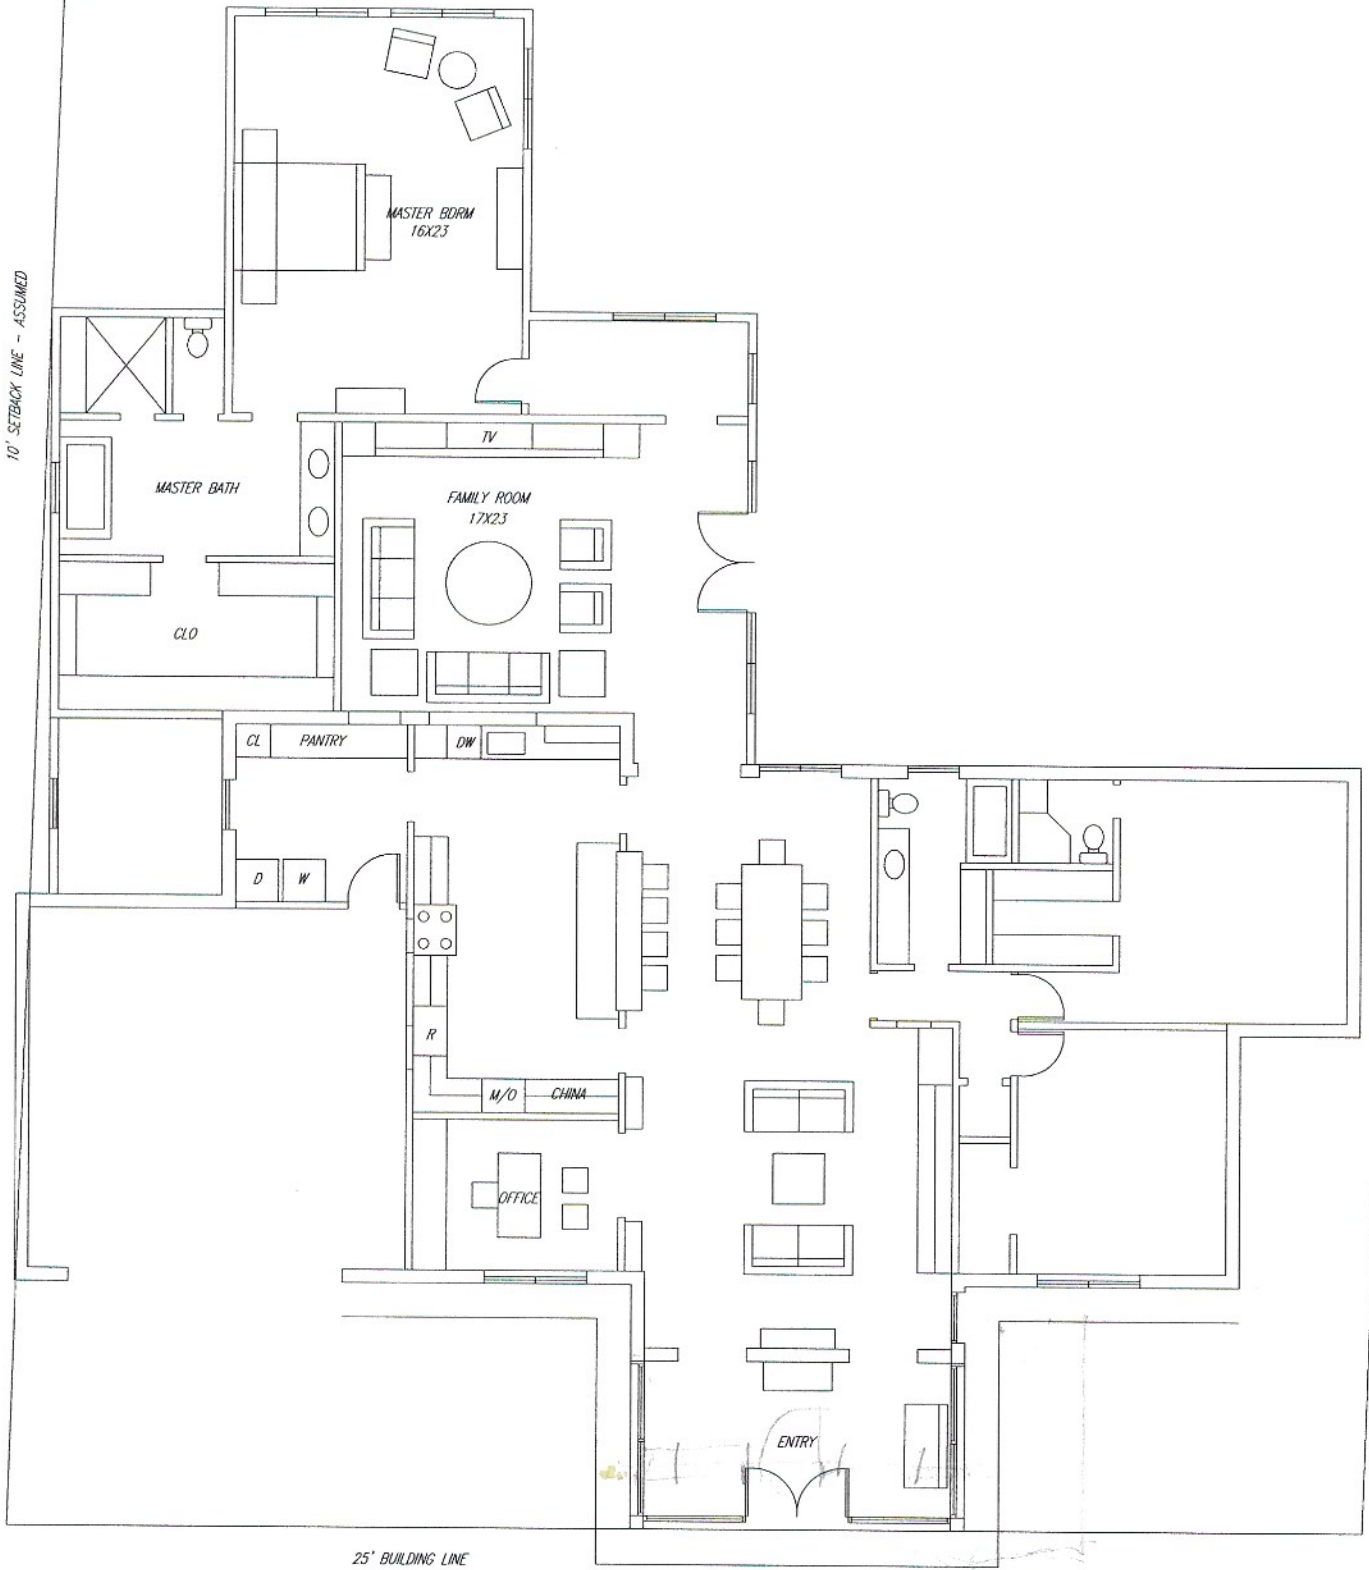

10' SETBACK LINE - ASSUMED

10' SETBACK LINE - ASSUMED

NEW WOOD + GLASS ENTRY ADDITION

OPEN ENOUGH THAT IT LOOKS LIKE A PORCH  
BUT SERVES AS AN ENTRY BECAUSE IT'S CONDITIONED SPACE

C

*NEW WOOD + GLASS ENTRY ADDITION  
HIPPED ROOF*

*NEW WOOD + GLASS ENTRY ADDITION  
GABLE ROOF*

C

*INTERIOR VIEW AT ENTRY*