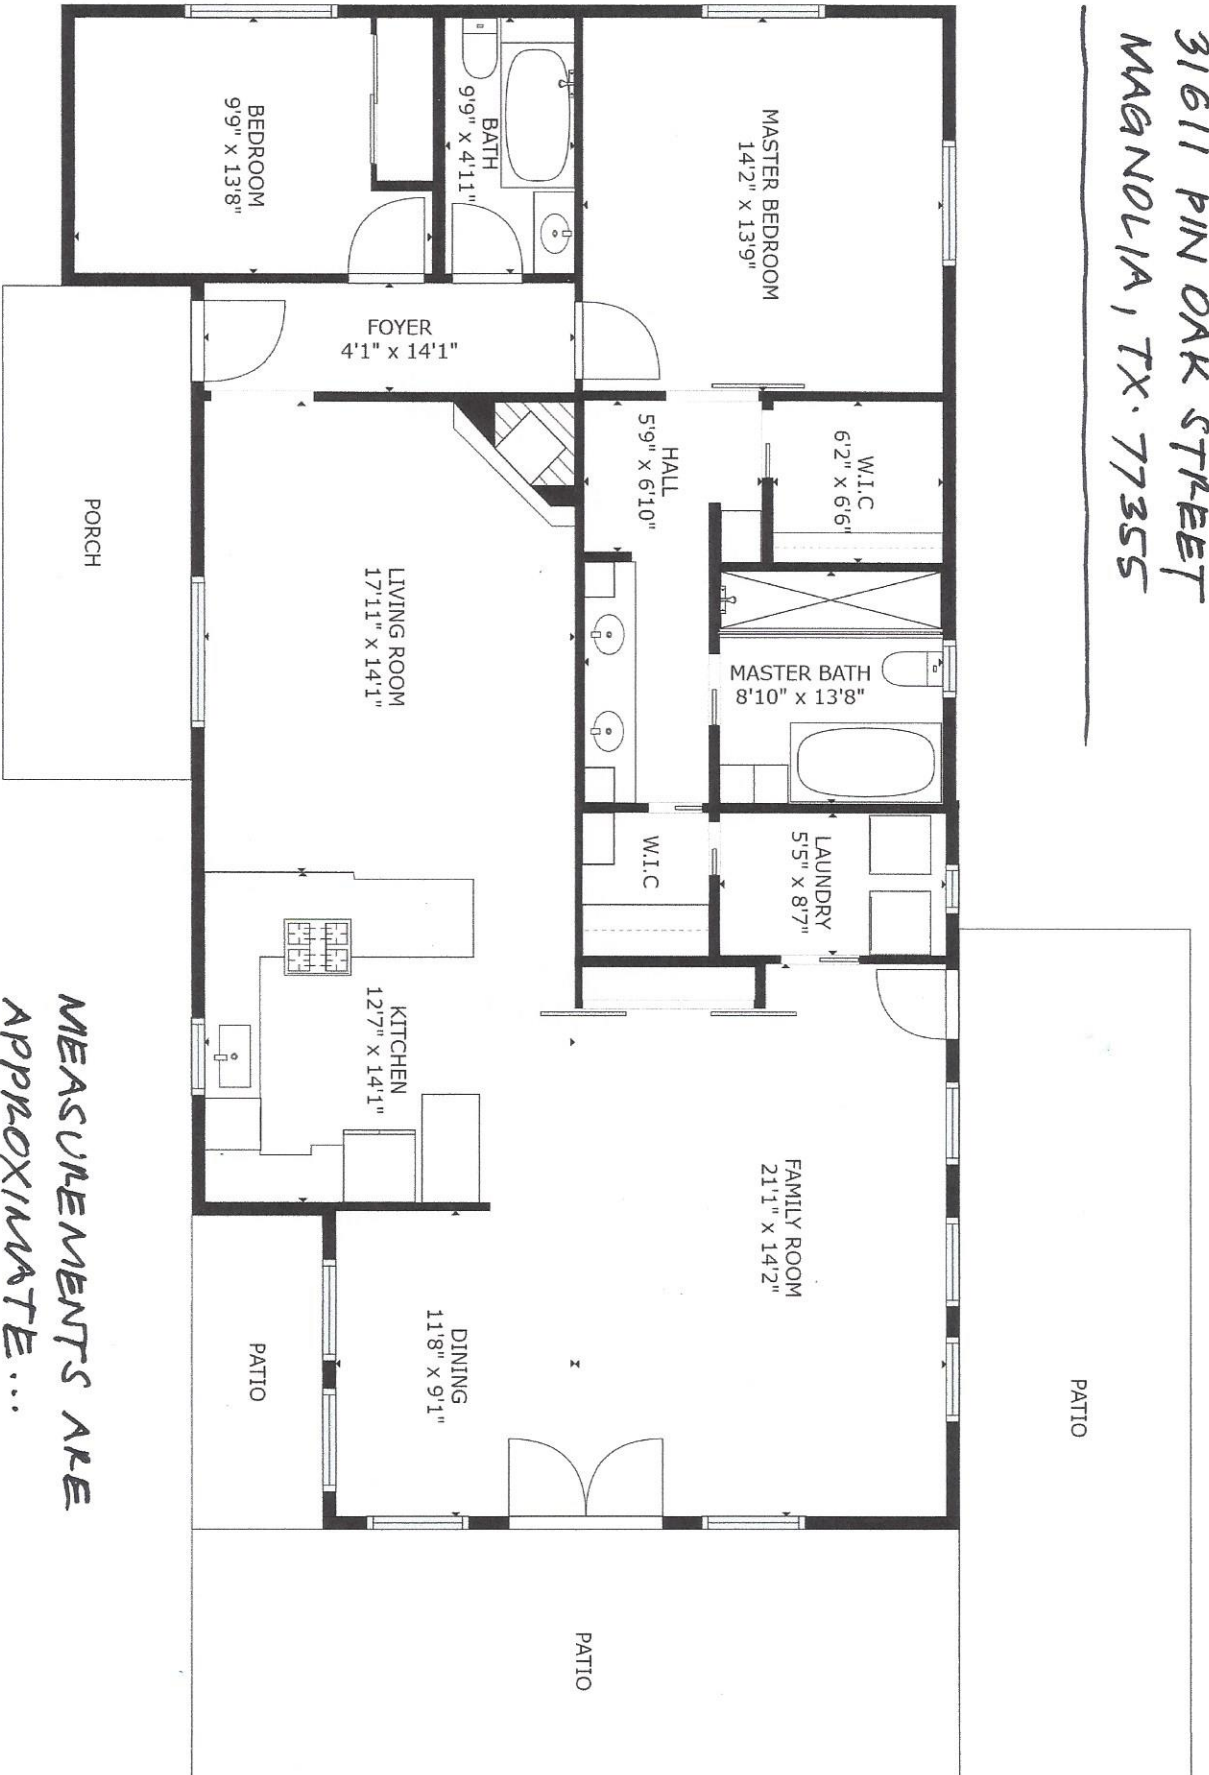

31611 PIN OAK STREET  
 MAGNOLIA, TX. 77355

MEASUREMENTS ARE  
 APPROXIMATE...

GROSS INTERNAL AREA  
 FLOOR 1: 1597 sq ft  
 TOTAL: 1597 sq ft  
 SIZES AND DIMENSIONS ARE APPROXIMATE, ACTUAL MAY VARY.