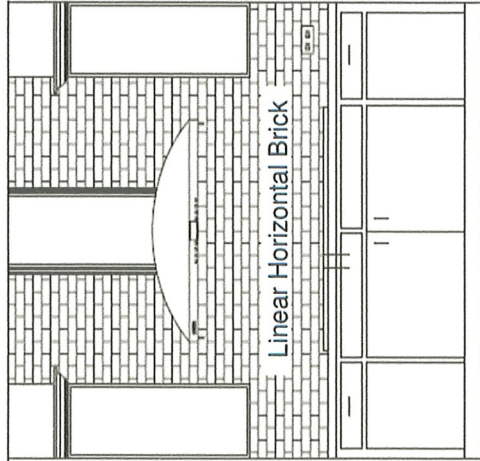

12/4/2018

1Capitol -350 Houston

1. Capitol Spec Package - Kitchen

Trim Color:
Pegasus

Kitchen Backsplash: Pattern DV#12

Kitchen Backsplash Field Tile:
SS - Shade Box Light (3x12) - Glazed Porcelain

Kitchen Pendant Lights: