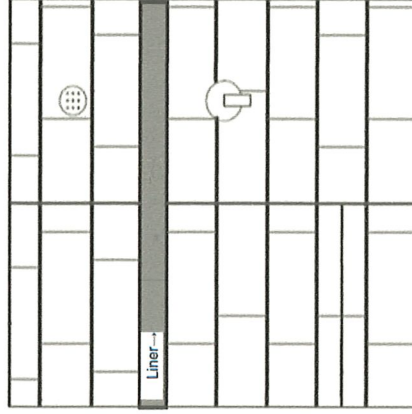

Master Bath Floor Tile Selection:
Shaw - Harlow - 750 (8x32)

Vertical Brick Pattern

Master Bath Shower: Pattern #142

****PowerPoints are for reference only. Colors may vary. Selections and PowerPoint selection photos are subject to change. Please refer to most recent transaction summary for current selections & accuracy.****