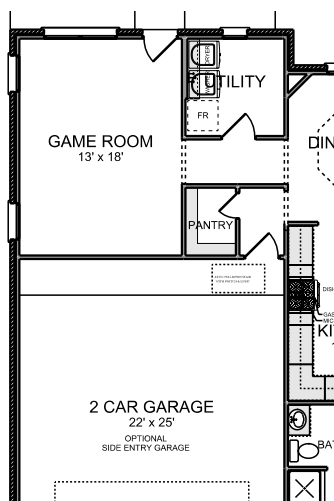

2579 sf

MAIN FLOOR PLAN

OPT GAME ROOM
270 sf

THE RIVERSIDE
2579 sf

ELEVATION A

ELEVATION B