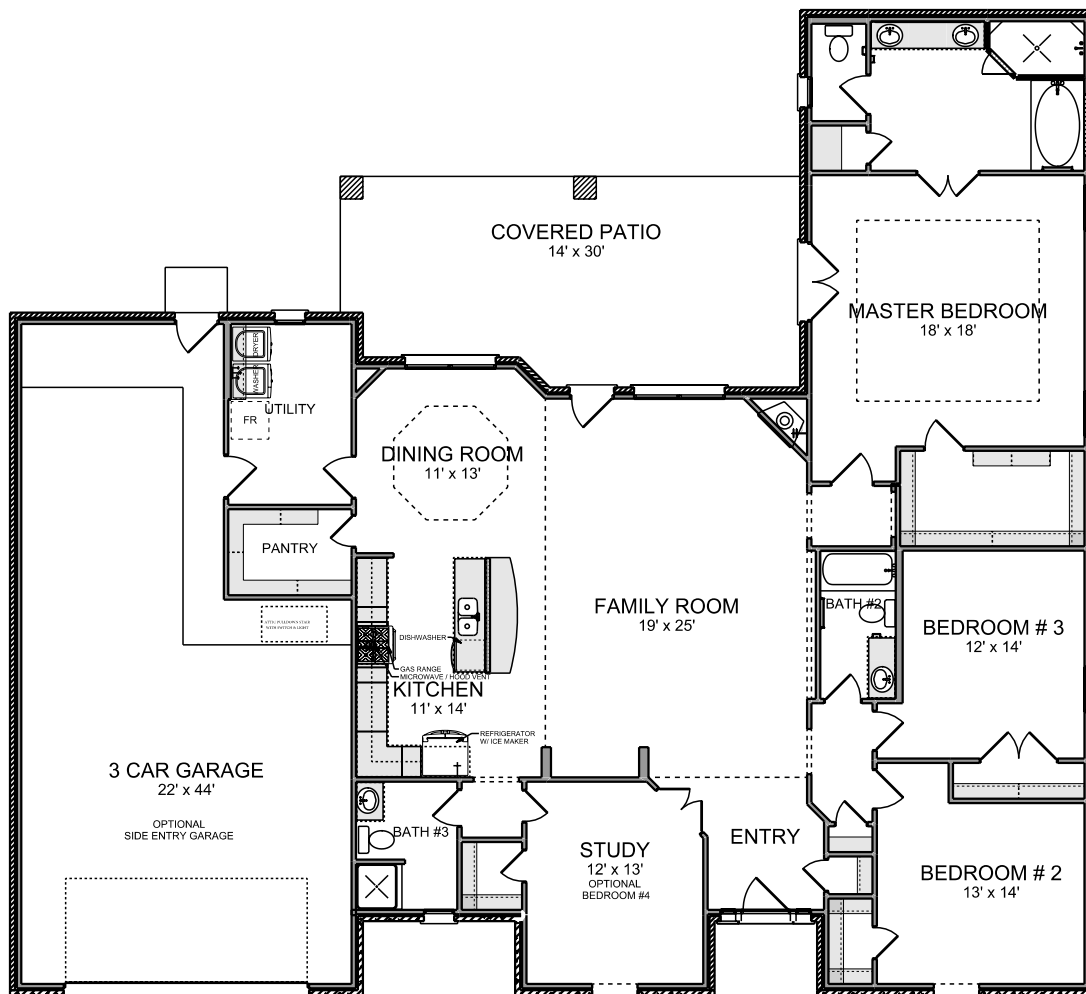

2579 sf

MAIN FLOOR PLAN

OPT GAME ROOM
270 sf

THE RIVERSIDE
2579 sf

ELEVATION A

ELEVATION B