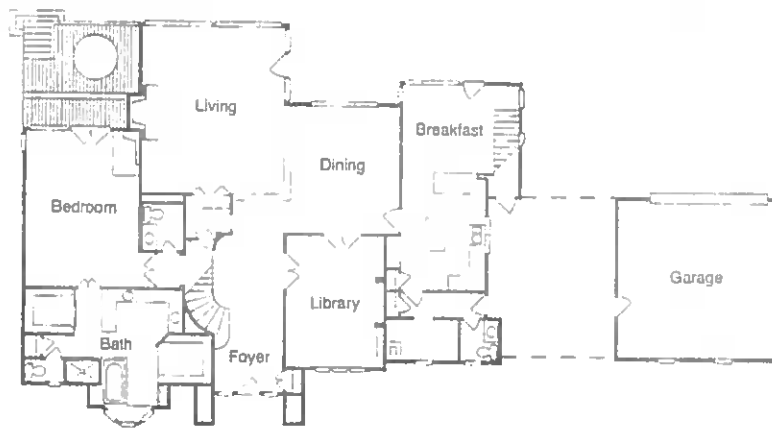

---

A stately traditional French exterior contrasts with a comfortable contemporary interior to make this a totally livable home for today's family. A tri-level design creates drama through a marble entry, master suite with sitting area, woodburning fireplace, private veranda, and sunken dressing area and bath. Overlook the sunken family room from a circular staircase. This five bedroom home features a gameroom over the garage, formal library, walk-in wet bar and porte cochere.

First Floor

Second Floor

Notes:

---

---

---

---

---