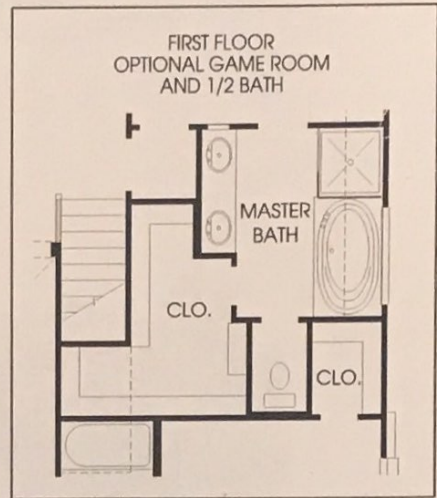

DESIGNS

Design 2589W

This home contains approximately 2,589 square feet.*

HIGHLIGHTED
OPTIONS
INCLUDED!!

This option adds approximately 475 square feet.

*See Page 3 for Details and Disclaimers.
© Perry Homes, LLC 2016
08/12/2016
(50' CL)