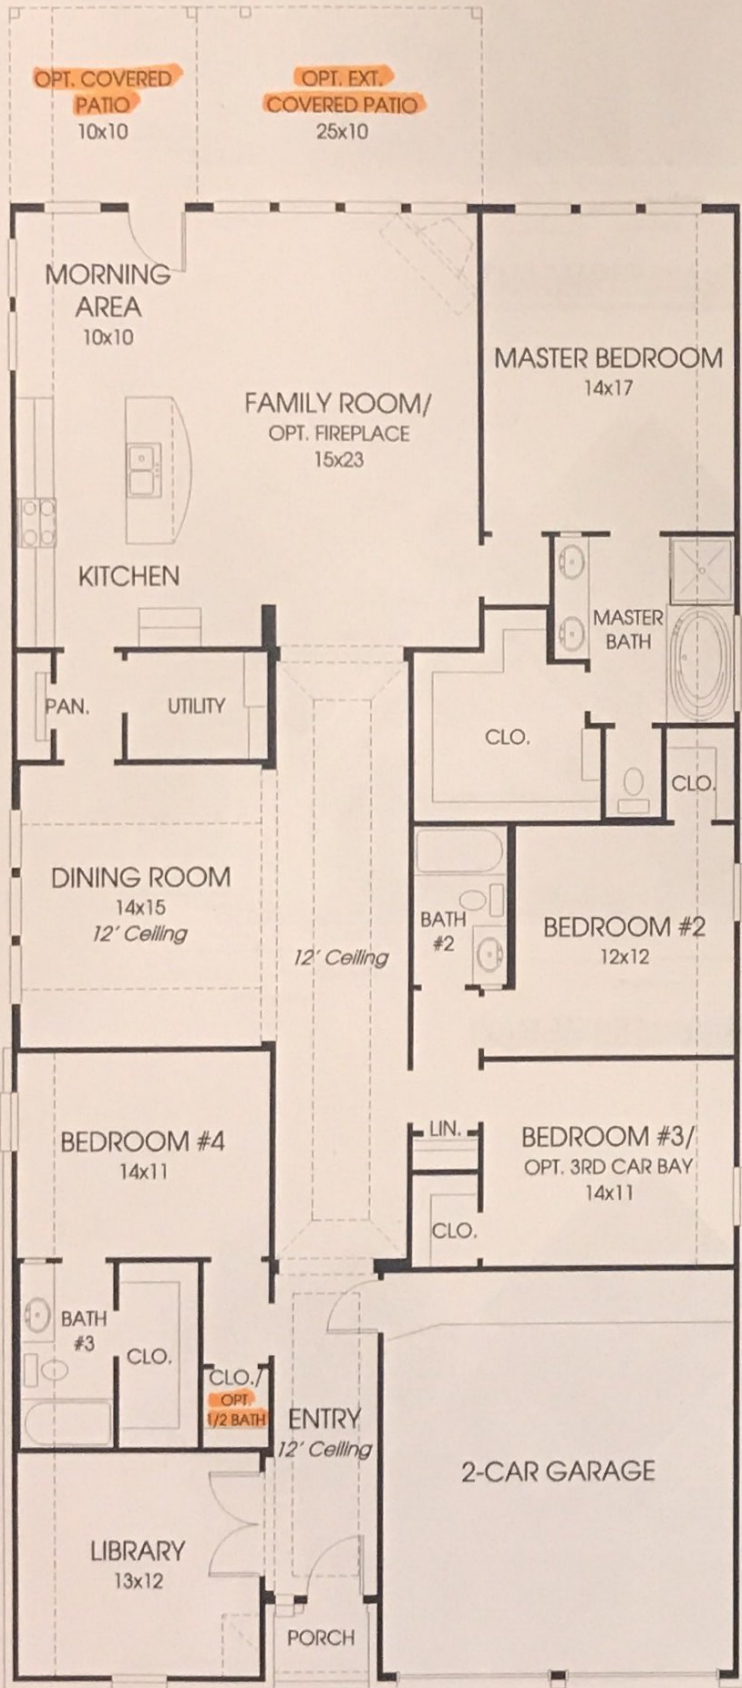

DESIGNS

Design 2589W

This home contains approximately 2,589 square feet.*

HIGHLIGHTED
OPTIONS
INCLUDED!!

This option adds approximately 475 square feet.

*See Page 3 for Details and Disclaimers.
© Perry Homes, LLC 2016
08/12/2016
(50' CL)