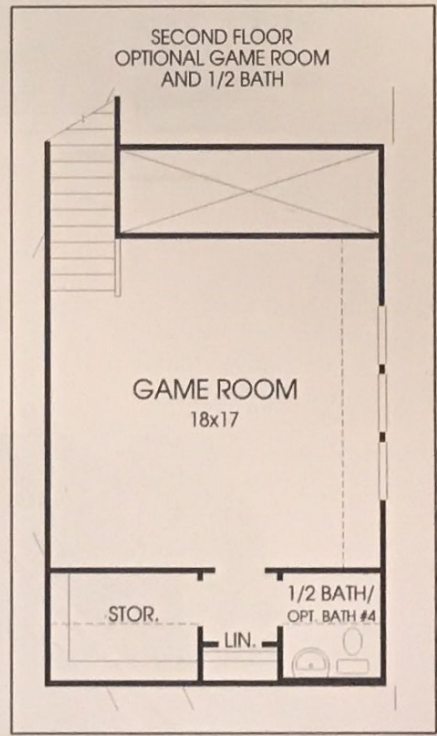

DESIGNS

Design 2589W

This home contains approximately 2,589 square feet.*

HIGHLIGHTED
OPTIONS
INCLUDED!!

This option adds approximately 475 square feet.

*See Page 3 for Details and Disclaimers.
© Perry Homes, LLC 2016
08/12/2016
(50' CL)