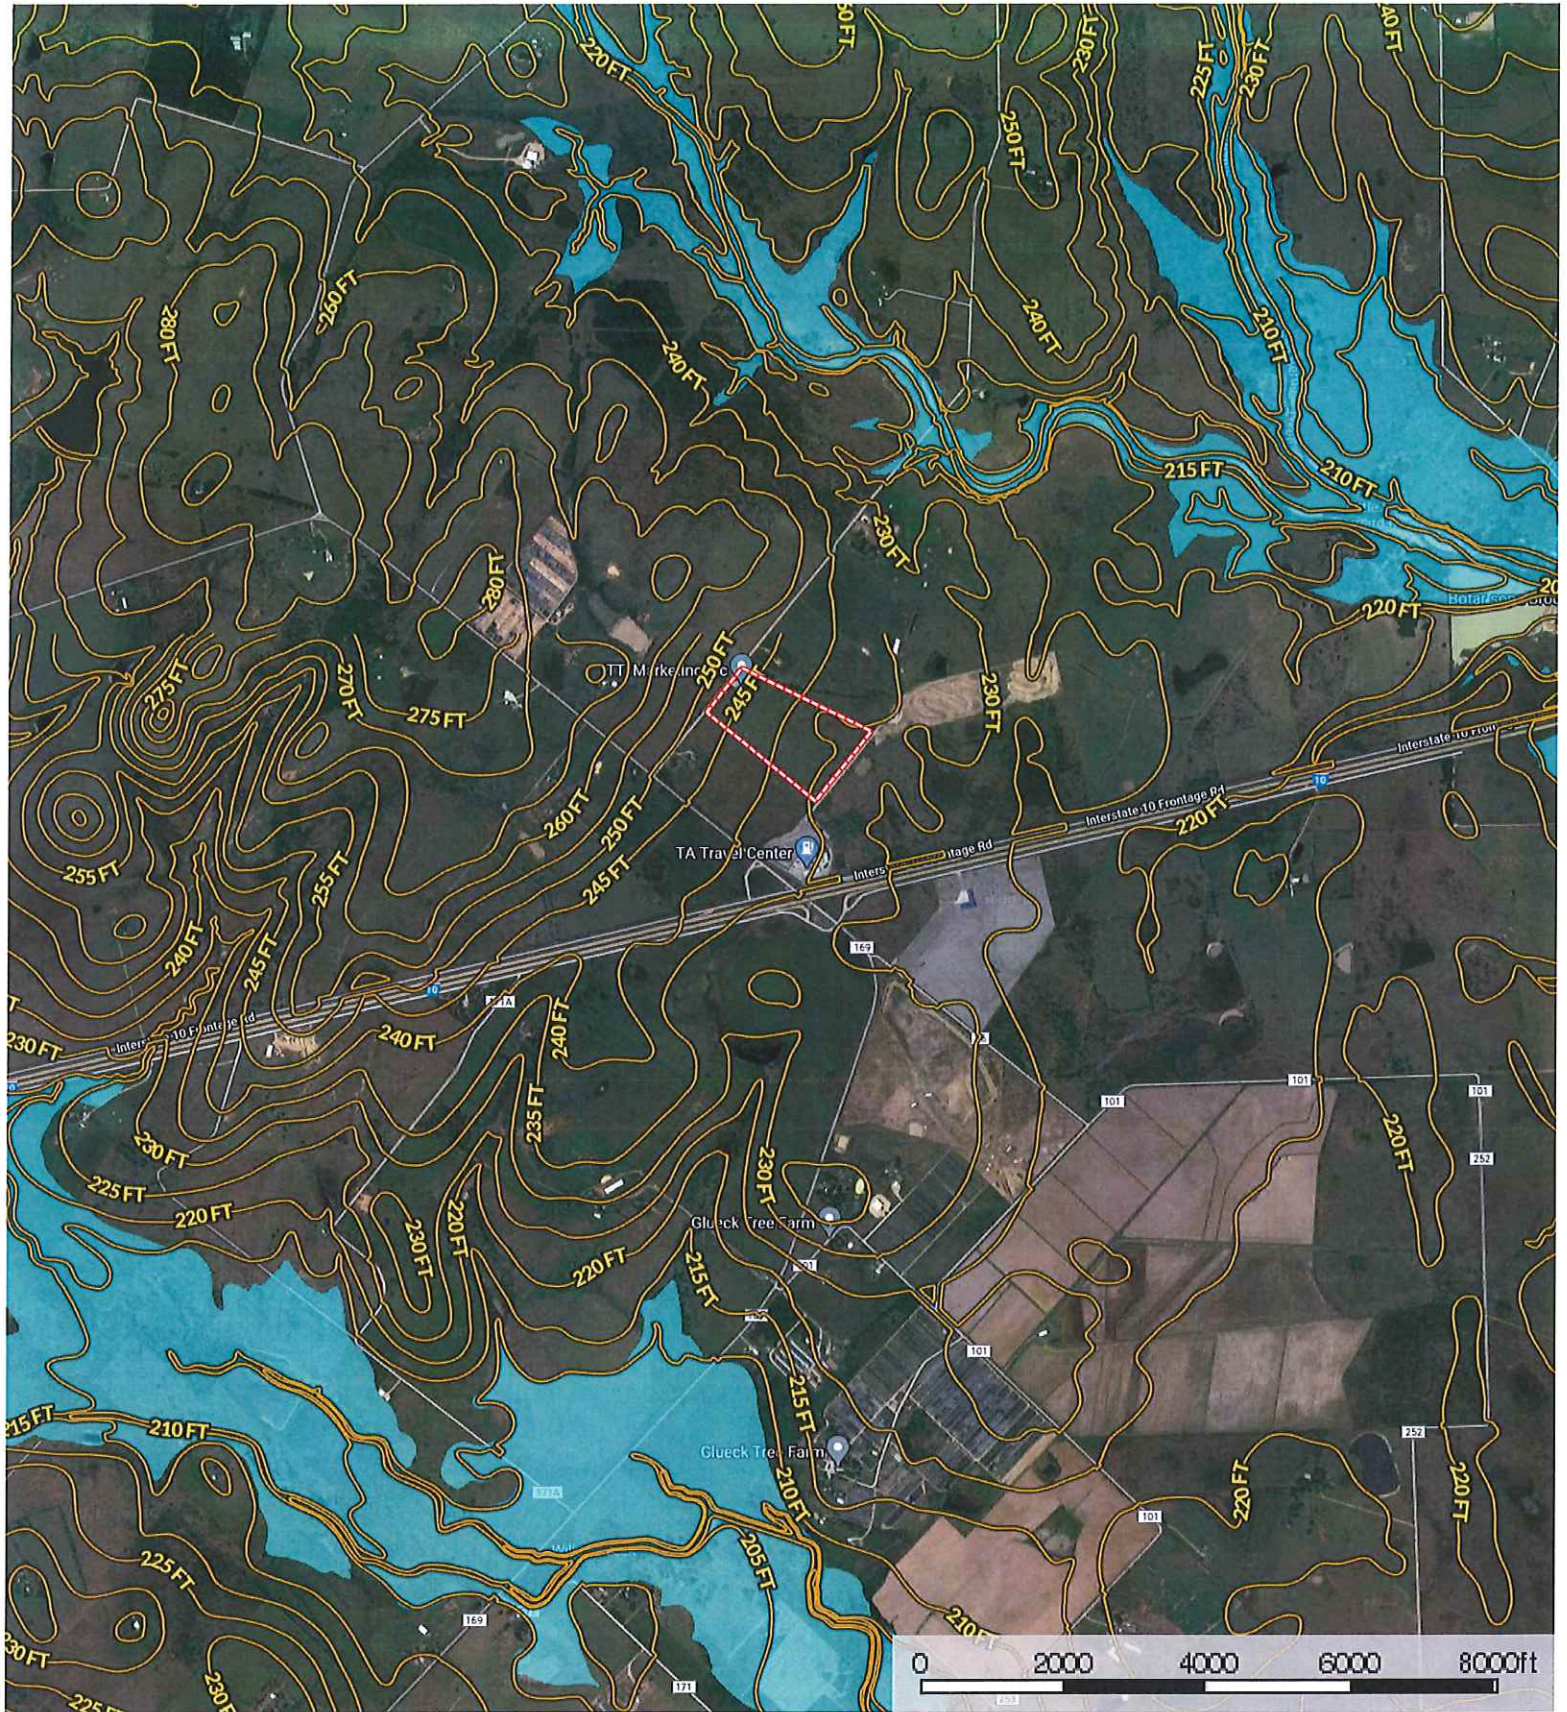

1058 Kveton Rd.
Colorado County, Texas, AC +/-

Boundary

1058 Kveton Rd.
Colorado County, Texas, AC +/-

 Boundary

 The information contained herein was obtained from sources deemed to be reliable. MapRight Services makes no warranties or guarantees as to the completeness or accuracy thereof.

1058 Kveton Rd.
 Colorado County, Texas, AC +/-

- Boundary
- 100 Year Floodplain
- 500 Year Floodplain
- Floodway
- Special
- Unmapped/ Not Included