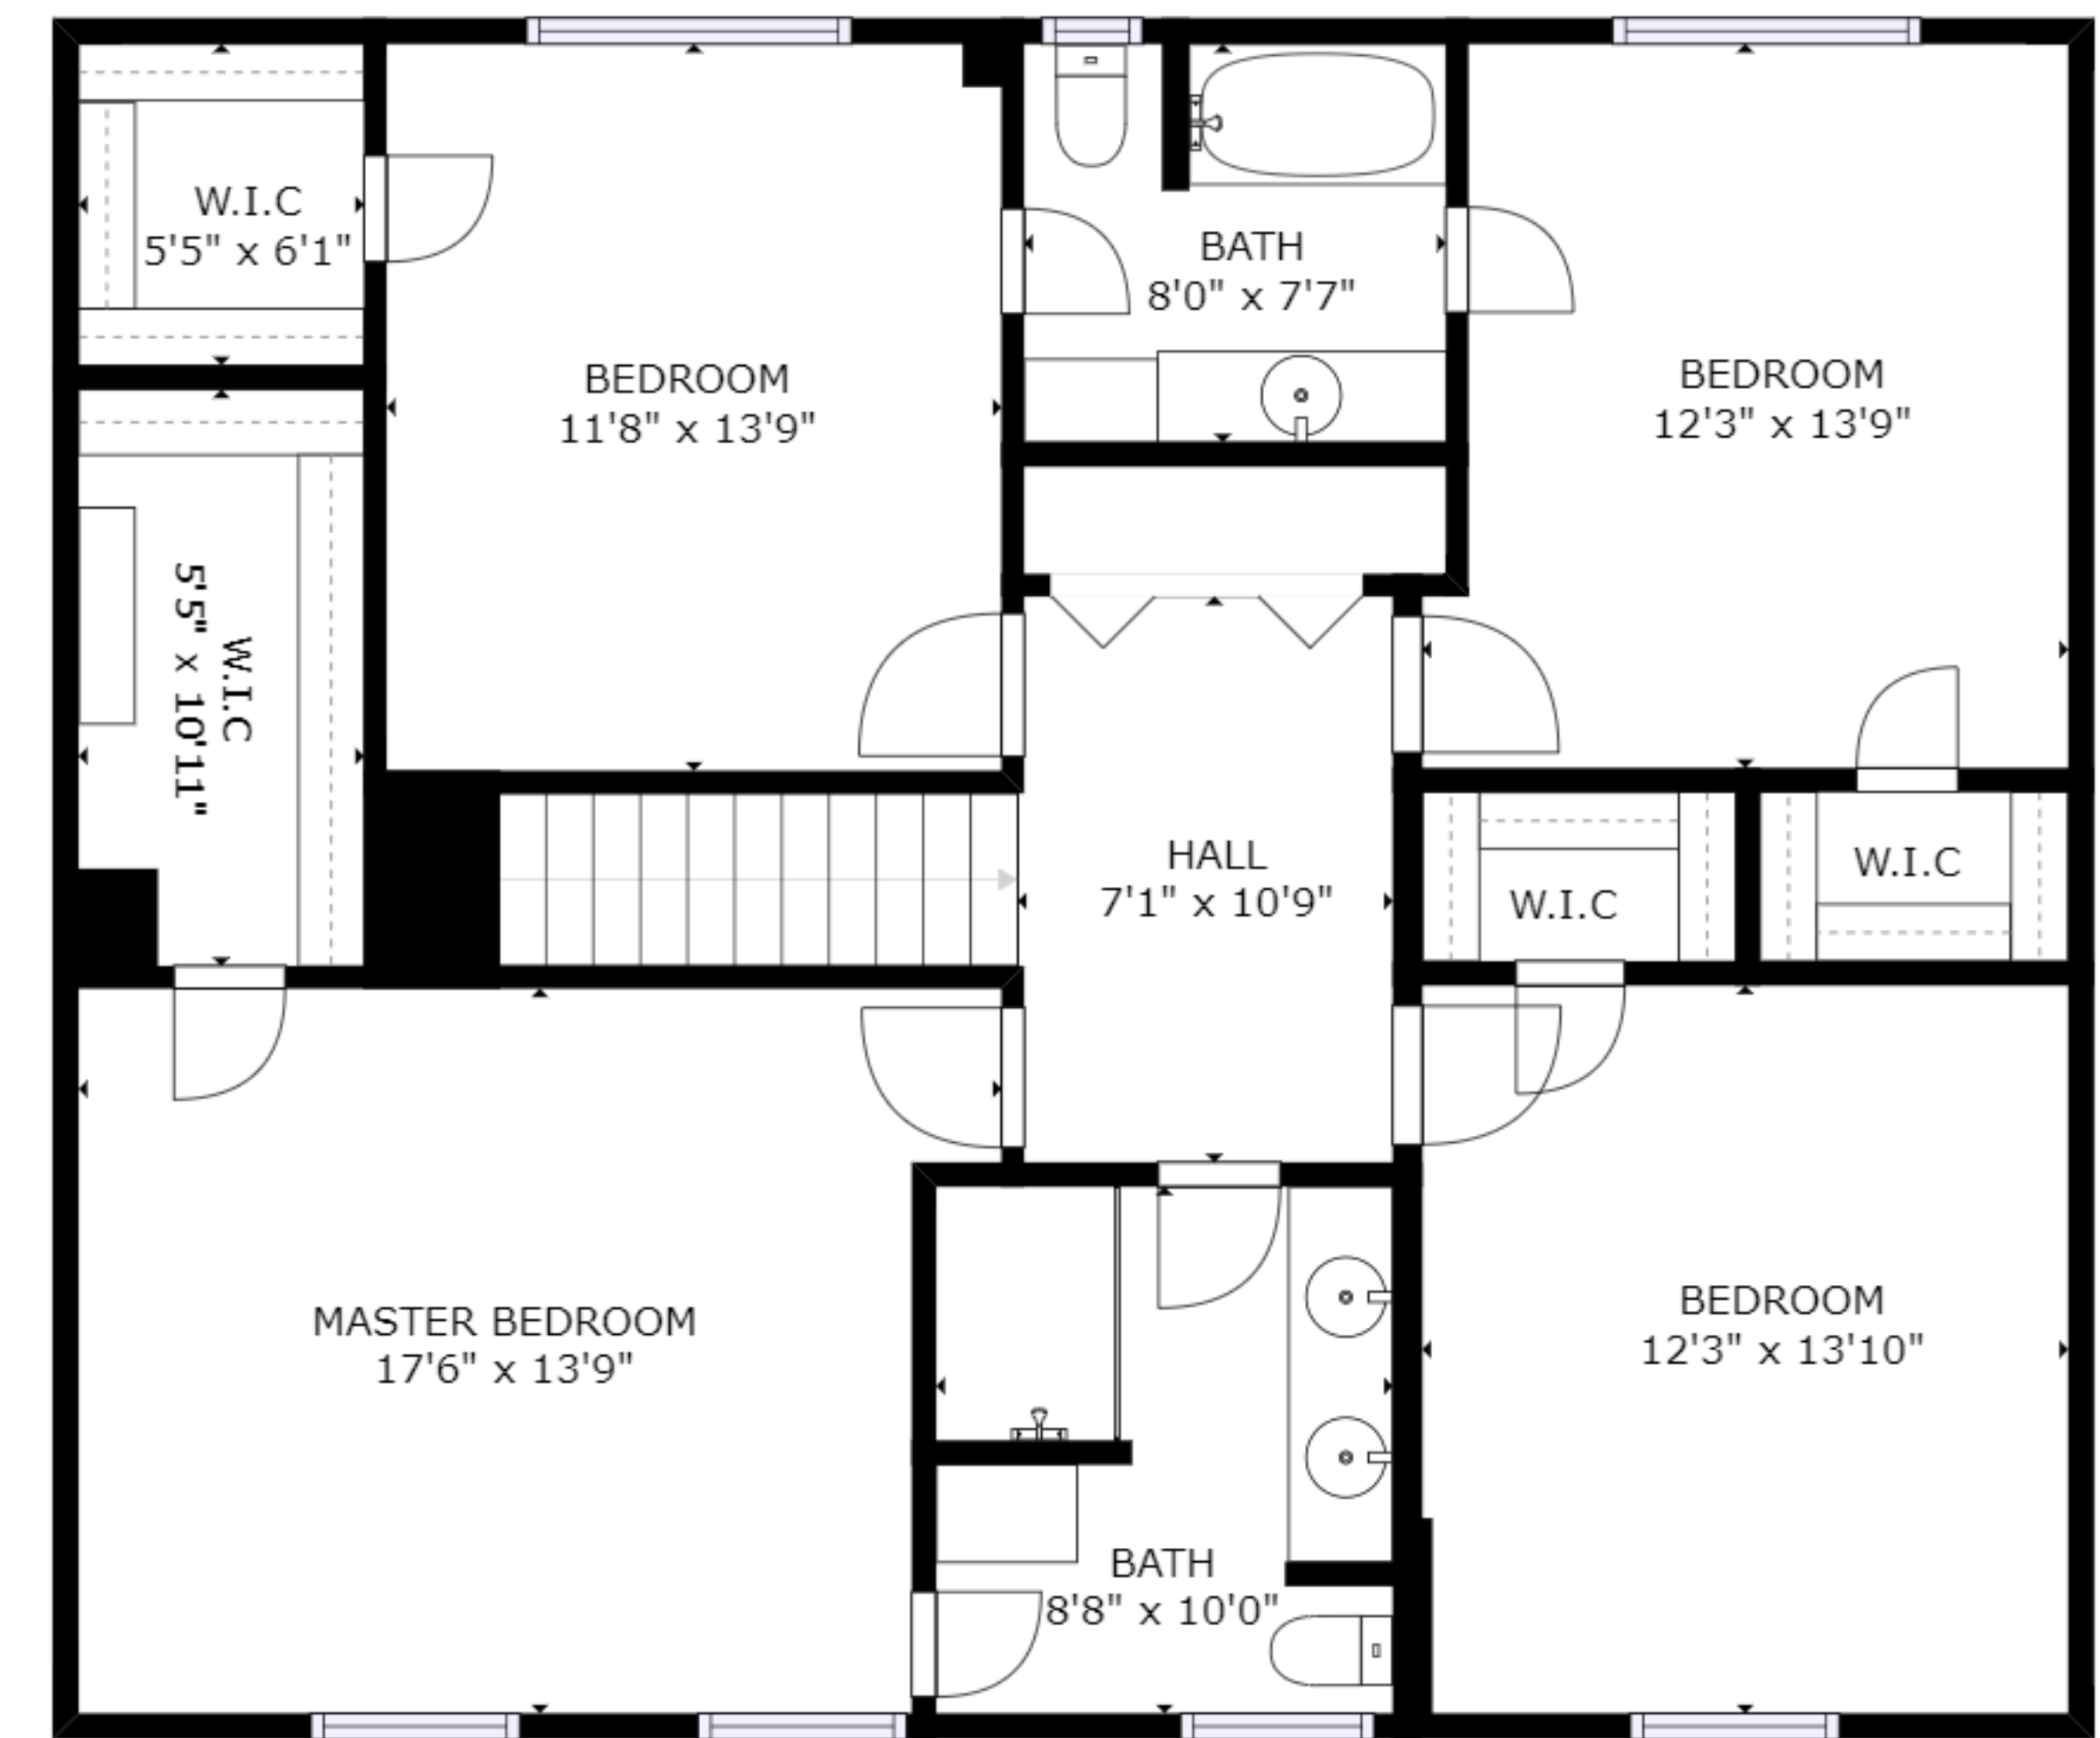

FLOOR 1

FLOOR 2

GROSS INTERNAL AREA
 FLOOR 1: 1538 sq ft, FLOOR 2: 1196 sq ft
 TOTAL: 2733 sq ft
 SIZES AND DIMENSIONS ARE APPROXIMATE, ACTUAL MAY VARY.